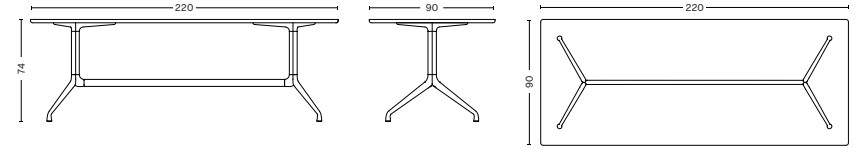

## ABOUT A TABLE

The About A Table shares the general versatility and design language as the rest of the family. The table features the same powder coated frame as many of the chairs in the series, and the organic curves and raised feet convey a similar light expression. The tables are available with round, square or rectangular tabletops, with the round tabletop resting on a centred frame, while the rectangular version has its legs positioned at both ends and has a cross-bar construction. About A Table is available in two heights and a wide range of dimensions, enabling you to create a unique solution to match your needs.

- ABOUT A TABLE -

- AAT 10 -

**DIMENSIONS**

L160 x W80 x H74 cm

L160 x W80 x H95 cm

L160 x W80 x H105 cm

L180 x W90 x H74 cm

L180 x W105 x H74 cm

- AAT 10 -

**DIMENSIONS**

L220 x W90 x H74 cm

L220 x W105 x H74 cm

L280 x W90 x H74 cm

L280 x W105 x H74 cm

- AAT 15 -

**DIMENSIONS**

L80 x W80 x H74 cm

L80 x W80 x H105 cm

- AAT 20 -

**DIMENSIONS**

Ø80 x H74 cm

Ø100 x H74 cm

Ø110 x H74 cm

Ø128 x H74 cm