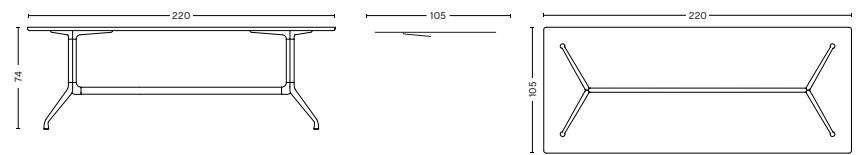

## ABOUT A TABLE

The About A Table shares the general versatility and design language as the rest of the family. The table features the same powder coated frame as many of the chairs in the series, and the organic curves and raised feet convey a similar light expression. The tables are available with round, square or rectangular tabletops, with the round tabletop resting on a centred frame, while the rectangular version has its legs positioned at both ends and has a cross-bar construction. About A Table is available in two heights and a wide range of dimensions, enabling you to create a unique solution to match your needs.

- ABOUT A TABLE -

- AAT 10 -

**DIMENSIONS**

L160 x W80 x H74 cm

L160 x W80 x H95 cm

L160 x W80 x H105 cm

L180 x W90 x H74 cm

L180 x W105 x H74 cm

- AAT 10 -

**DIMENSIONS**

L220 x W90 x H74 cm

L220 x W105 x H74 cm

L280 x W90 x H74 cm

L280 x W105 x H74 cm

- AAT 15 -

**DIMENSIONS**

L80 x W80 x H74 cm

L80 x W80 x H105 cm

- AAT 20 -

**DIMENSIONS**

Ø80 x H74 cm

Ø100 x H74 cm

Ø110 x H74 cm

Ø128 x H74 cm