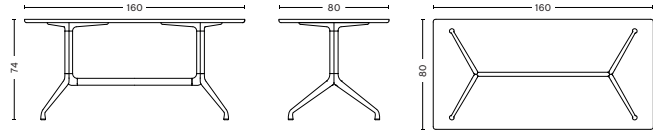

## ABOUT A TABLE

The About A Table shares the general versatility and design language as the rest of the family. The table features the same powder coated frame as many of the chairs in the series, and the organic curves and raised feet convey a similar light expression. The tables are available with round, square or rectangular tabletops, with the round tabletop resting on a centred frame, while the rectangular version has its legs positioned at both ends and has a cross-bar construction. About A Table is available in two heights and a wide range of dimensions, enabling you to create a unique solution to match your needs.

- ABOUT A TABLE -

- AAT 10 -

**DIMENSIONS**

L160 x W80 x H74 cm

L160 x W80 x H95 cm

L160 x W80 x H105 cm

L180 x W90 x H74 cm

L180 x W105 x H74 cm

- AAT 10 -

**DIMENSIONS**

L220 x W90 x H74 cm

L220 x W105 x H74 cm

L280 x W90 x H74 cm

L280 x W105 x H74 cm

- AAT 15 -

**DIMENSIONS**

L80 x W80 x H74 cm

L80 x W80 x H105 cm

- AAT 20 -

**DIMENSIONS**

Ø80 x H74 cm

Ø100 x H74 cm

Ø110 x H74 cm

Ø128 x H74 cm