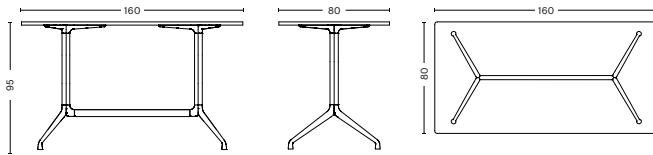

## ABOUT A TABLE

The About A Table shares the general versatility and design language as the rest of the family. The table features the same powder coated frame as many of the chairs in the series, and the organic curves and raised feet convey a similar light expression. The tables are available with round, square or rectangular tabletops, with the round tabletop resting on a centred frame, while the rectangular version has its legs positioned at both ends and has a cross-bar construction. About A Table is available in two heights and a wide range of dimensions, enabling you to create a unique solution to match your needs.

- ABOUT A TABLE -

- AAT 10 -

**DIMENSIONS**

L160 x W80 x H74 cm

L160 x W80 x H95 cm

L160 x W80 x H105 cm

L180 x W90 x H74 cm

L180 x W105 x H74 cm

- AAT 10 -

**DIMENSIONS**

L220 x W90 x H74 cm

L220 x W105 x H74 cm

L280 x W90 x H74 cm

L280 x W105 x H74 cm

- AAT 15 -

**DIMENSIONS**

L80 x W80 x H74 cm

L80 x W80 x H105 cm

- AAT 20 -

**DIMENSIONS**

Ø80 x H74 cm

Ø100 x H74 cm

Ø110 x H74 cm

Ø128 x H74 cm