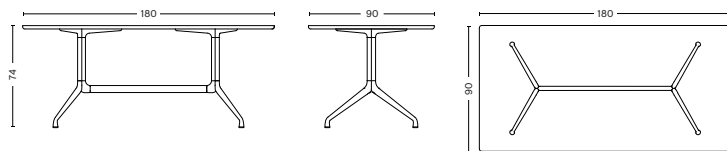

## ABOUT A TABLE

The About A Table shares the general versatility and design language as the rest of the family. The table features the same powder coated frame as many of the chairs in the series, and the organic curves and raised feet convey a similar light expression. The tables are available with round, square or rectangular tabletops, with the round tabletop resting on a centred frame, while the rectangular version has its legs positioned at both ends and has a cross-bar construction. About A Table is available in two heights and a wide range of dimensions, enabling you to create a unique solution to match your needs.

- ABOUT A TABLE -

- AAT 10 -

**DIMENSIONS**

L160 x W80 x H74 cm

L160 x W80 x H95 cm

L160 x W80 x H105 cm

L180 x W90 x H74 cm

L180 x W105 x H74 cm

- AAT 10 -

**DIMENSIONS**

L220 x W90 x H74 cm

L220 x W105 x H74 cm

L280 x W90 x H74 cm

L280 x W105 x H74 cm

- AAT 15 -

**DIMENSIONS**

L80 x W80 x H74 cm

L80 x W80 x H105 cm

- AAT 20 -

**DIMENSIONS**

Ø80 x H74 cm

Ø100 x H74 cm

Ø110 x H74 cm

Ø128 x H74 cm