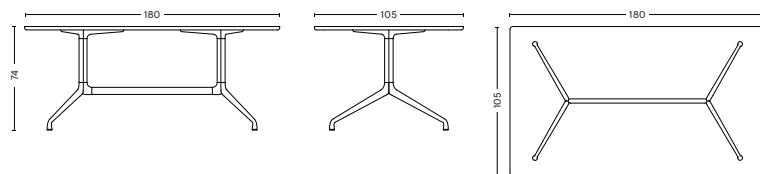

## ABOUT A TABLE

The About A Table shares the general versatility and design language as the rest of the family. The table features the same powder coated frame as many of the chairs in the series, and the organic curves and raised feet convey a similar light expression. The tables are available with round, square or rectangular tabletops, with the round tabletop resting on a centred frame, while the rectangular version has its legs positioned at both ends and has a cross-bar construction. About A Table is available in two heights and a wide range of dimensions, enabling you to create a unique solution to match your needs.

- ABOUT A TABLE -

- AAT 10 -

**DIMENSIONS**

L160 x W80 x H74 cm

L160 x W80 x H95 cm

L160 x W80 x H105 cm

L180 x W90 x H74 cm

L180 x W105 x H74 cm

- AAT 10 -

**DIMENSIONS**

L220 x W90 x H74 cm

L220 x W105 x H74 cm

L280 x W90 x H74 cm

L280 x W105 x H74 cm

- AAT 15 -

**DIMENSIONS**

L80 x W80 x H74 cm

L80 x W80 x H105 cm

- AAT 20 -

**DIMENSIONS**

Ø80 x H74 cm

Ø100 x H74 cm

Ø110 x H74 cm

Ø128 x H74 cm