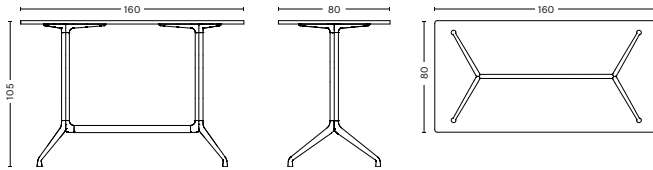

## ABOUT A TABLE

The About A Table shares the general versatility and design language as the rest of the family. The table features the same powder coated frame as many of the chairs in the series, and the organic curves and raised feet convey a similar light expression. The tables are available with round, square or rectangular tabletops, with the round tabletop resting on a centred frame, while the rectangular version has its legs positioned at both ends and has a cross-bar construction. About A Table is available in two heights and a wide range of dimensions, enabling you to create a unique solution to match your needs.

- ABOUT A TABLE -

- AAT 10 -

**DIMENSIONS**

L160 x W80 x H74 cm

L160 x W80 x H95 cm

L160 x W80 x H105 cm

L180 x W90 x H74 cm

L180 x W105 x H74 cm

- AAT 10 -

**DIMENSIONS**

L220 x W90 x H74 cm

L220 x W105 x H74 cm

L280 x W90 x H74 cm

L280 x W105 x H74 cm

- AAT 15 -

**DIMENSIONS**

L80 x W80 x H74 cm

L80 x W80 x H105 cm

- AAT 20 -

**DIMENSIONS**

Ø80 x H74 cm

Ø100 x H74 cm

Ø110 x H74 cm

Ø128 x H74 cm