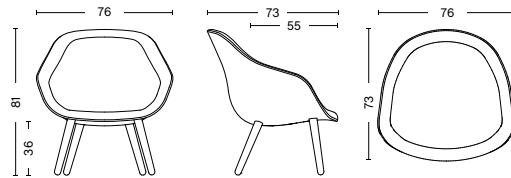

CONSTRUCTION

SHELL / Moulded foam with an inside steel construction.

BASE / 4 solid wood legs with steel reinforcement brackets.

DIMENSIONS

WIDTH / 76 cm / 29.92"

DEPTH / 73 cm / 28.74"

HEIGHT / 81 cm / 31.89"

SEAT HEIGHT / 36 cm / 14.17"

SEAT DEPTH / 55 cm / 21.65"

OPTIONS

/ CMHR foam (fire retardant).

/ Seat cushion. Removable seat cushion in moulded polyurethane foam. Mounted with Velcro upon request.

TESTS

EN 16139:2013 / Furniture - Strength, durability and safety
- Requirements for non-domestic seating.