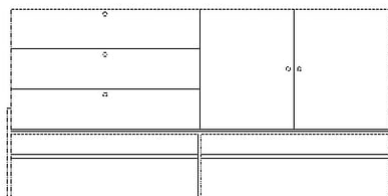

04-141-55

Luxe sideboard

Specifications

Made in	Assembly	Width	Height	Depth	The parcel's measurements
Denmark	Legs/Base to be mounted	153 cm	75 cm	45 cm	The parcel's measurements 1: 0.39 m ³ , 65.0 kg (D 49.3 cm, W 156.4 cm, H 51.2 cm) The parcel's measurements 2: 0.23 m ³ , 8.0 kg (D 42.0 cm, W 156.0 cm, H 34.5 cm)

Luxe drawer - 1 drawer - Low

Width
71 cm

Depth
40 cm

Height
64 cm

Max weight capacity
15 Kg

The parcel's measurements

The parcel's measurements 1: 0.13 m³, 18.0 kg
(D 47.5 cm, W 74.4 cm, H 38.0 cm)
The parcel's measurements 2: 0.10 m³, 4.5 kg
(D 30.5 cm, W 73.5 cm, H 45.0 cm)

Height
30 cm

Depth
40 cm

The parcel's measurements

The parcel's measurements 1: 0.08 m³, 15.0 kg
(D 46.0 cm, W 46.0 cm, H 36.0 cm)

04-141-50

Luxe drinks cabinet

Width
71 cm

Height
115 cm

Luxe HiFi - Wooden doors

Width
153 cm

Depth
45 cm

Height
44 cm

Max weight capacity
25 Kg

The parcel's measurements

The parcel's measurements 1: 0.23 m³, 23.5 kg
(D 53.0 cm, W 160.0 cm, H 27.0 cm)
The parcel's measurements 2: 0.18 m³, 7.2 kg
(D 34.0 cm, W 156.0 cm, H 34.5 cm)