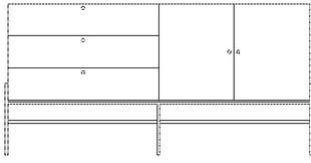

04-141-55

Luxe sideboard

Width
153 cm

Height
75 cm

Depth
45 cm

The parcel's measurements

The parcel's measurements 1: 0.39 m³, 65.0 kg
(D 49.3 cm, W 156.4 cm, H 51.2 cm)
The parcel's measurements 2: 0.23 m³, 8.0 kg
(D 42.0 cm, W 156.0 cm, H 34.5 cm)

04-141-01

Luxe drawer - 1 drawer - Low