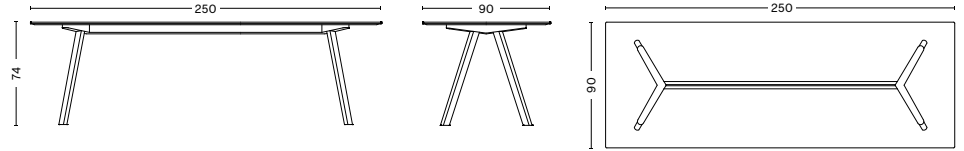

DIMENSIONS

LENGTH / 200 cm / 78.74"

WIDTH / 80 cm / 31.5"

HEIGHT / 105 cm / 41.34"

LENGTH / 200 cm / 78.74"

WIDTH / 90 cm / 35.43"

HEIGHT / 74 cm / 29.13"

LENGTH / 250 cm / 98.43"

WIDTH / 90 cm / 35.43"

HEIGHT / 74 cm / 29.13"

LENGTH / 250 cm / 98.43"

WIDTH / 120 cm / 47.24"

HEIGHT / 74 cm / 29.13"

LENGTH / 300 cm / 118.11"

WIDTH / 90 cm / 35.43"

HEIGHT / 74 cm / 29.13"

LENGTH / 300 cm / 118.11"

WIDTH / 120 cm / 47.24"

HEIGHT / 74 cm / 29.13"

TESTS

EN 15372: 2008 / Furniture – Strength, durability and safety – Requirements for non-domestic tables. L3: Severe use.

EN 1729 Furniture