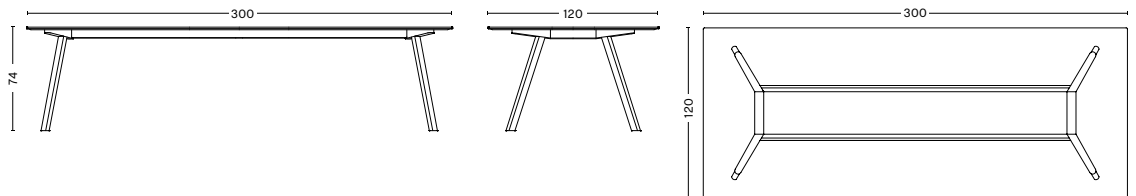

DIMENSIONS

LENGTH / 200 cm / 78.74"

WIDTH / 80 cm / 31.5"

HEIGHT / 105 cm / 41.34"

LENGTH / 200 cm / 78.74"

WIDTH / 90 cm / 35.43"

HEIGHT / 74 cm / 29.13"

LENGTH / 250 cm / 98.43"

WIDTH / 90 cm / 35.43"

HEIGHT / 74 cm / 29.13"

LENGTH / 250 cm / 98.43"

WIDTH / 120 cm / 47.24"

HEIGHT / 74 cm / 29.13"

LENGTH / 300 cm / 118.11"

WIDTH / 90 cm / 35.43"

HEIGHT / 74 cm / 29.13"

LENGTH / 300 cm / 118.11"

WIDTH / 120 cm / 47.24"

HEIGHT / 74 cm / 29.13"

TESTS

EN 15372: 2008 / Furniture – Strength, durability and safety – Requirements for non-domestic tables. L3: Severe use.

EN 1729 Furniture