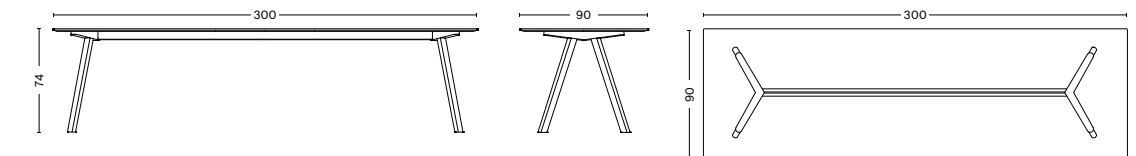

DIMENSIONS

LENGTH / 200 cm / 78.74"

WIDTH / 80 cm / 31.5"

HEIGHT / 105 cm / 41.34"

LENGTH / 200 cm / 78.74"

WIDTH / 90 cm / 35.43"

HEIGHT / 74 cm / 29.13"

LENGTH / 250 cm / 98.43"

WIDTH / 90 cm / 35.43"

HEIGHT / 74 cm / 29.13"

LENGTH / 250 cm / 98.43"

WIDTH / 120 cm / 47.24"

HEIGHT / 74 cm / 29.13"

LENGTH / 300 cm / 118.11"

WIDTH / 90 cm / 35.43"

HEIGHT / 74 cm / 29.13"

LENGTH / 300 cm / 118.11"

WIDTH / 120 cm / 47.24"

HEIGHT / 74 cm / 29.13"

TESTS

EN 15372: 2008 / Furniture – Strength, durability and safety – Requirements for non-domestic tables. L3: Severe use.

EN 1729 Furniture