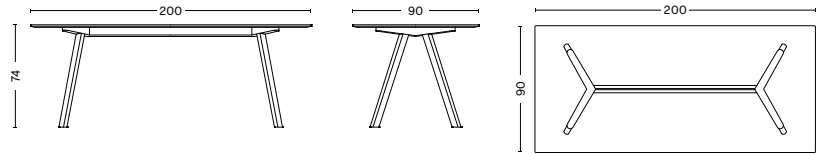

DIMENSIONS

LENGTH / 200 cm / 78.74"

WIDTH / 80 cm / 31.5"

HEIGHT / 105 cm / 41.34"

LENGTH / 200 cm / 78.74"

WIDTH / 90 cm / 35.43"

HEIGHT / 74 cm / 29.13"

LENGTH / 250 cm / 98.43"

WIDTH / 90 cm / 35.43"

HEIGHT / 74 cm / 29.13"

LENGTH / 250 cm / 98.43"

WIDTH / 120 cm / 47.24"

HEIGHT / 74 cm / 29.13"

LENGTH / 300 cm / 118.11"

WIDTH / 90 cm / 35.43"

HEIGHT / 74 cm / 29.13"

LENGTH / 300 cm / 118.11"

WIDTH / 120 cm / 47.24"

HEIGHT / 74 cm / 29.13"

TESTS

EN 15372: 2008 / Furniture – Strength, durability and safety – Requirements for non-domestic tables. L3: Severe use.

EN 1729 Furniture