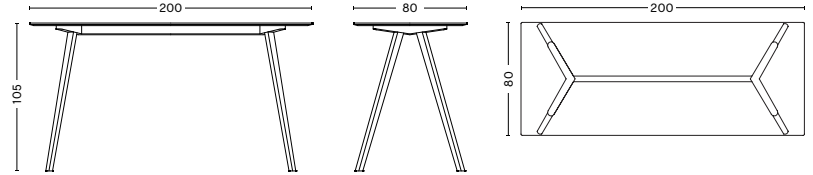

The tabletop is mounted with self-tapping screws in predrilled holes.

Requires assembly. Please follow the instruction manual.

TABLETOP COLOUR

FRAME FINISH

COMBINATIONS

TABLETOP \ FRAME	FRAME			
	BLACK STAINED	SOAPED	CLEAR LACQUERED	MATT LACQUERED
BLACK LINOLEUM	•	•	•	•
GREEN LINOLEUM		•	•	•
GREY LINOLEUM		•	•	•
OFF WHITE LINOLEUM		•	•	•
WHITE LAMINATE		•	•	•
BLACK STAINED OAK VENEER	•			
CLEAR LACQUERED OAK VENEER			•	
MATT LACQUERED OAK VENEER				•

DIMENSIONS

LENGTH / 200 cm / 78.74"

WIDTH / 80 cm / 31.5"

HEIGHT / 105 cm / 41.34"

LENGTH / 200 cm / 78.74"

WIDTH / 90 cm / 35.43"

HEIGHT / 74 cm / 29.13"

LENGTH / 250 cm / 98.43"

WIDTH / 90 cm / 35.43"

HEIGHT / 74 cm / 29.13"

LENGTH / 250 cm / 98.43"

WIDTH / 120 cm / 47.24"

HEIGHT / 74 cm / 29.13"

LENGTH / 300 cm / 118.11"

WIDTH / 90 cm / 35.43"

HEIGHT / 74 cm / 29.13"

LENGTH / 300 cm / 118.11"

WIDTH / 120 cm / 47.24"

HEIGHT / 74 cm / 29.13"

TESTS

EN 15372: 2008 / Furniture – Strength, durability and safety – Requirements for non-domestic tables. L3: Severe use.

EN 1729 Furniture