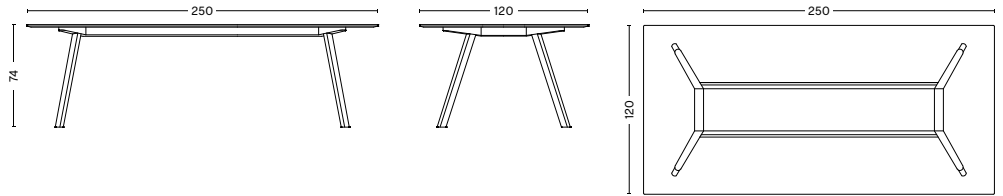

DIMENSIONS

LENGTH / 200 cm / 78.74"

WIDTH / 80 cm / 31.5"

HEIGHT / 105 cm / 41.34"

LENGTH / 200 cm / 78.74"

WIDTH / 90 cm / 35.43"

HEIGHT / 74 cm / 29.13"

LENGTH / 250 cm / 98.43"

WIDTH / 90 cm / 35.43"

HEIGHT / 74 cm / 29.13"

LENGTH / 250 cm / 98.43"

WIDTH / 120 cm / 47.24"

HEIGHT / 74 cm / 29.13"

LENGTH / 300 cm / 118.11"

WIDTH / 90 cm / 35.43"

HEIGHT / 74 cm / 29.13"

LENGTH / 300 cm / 118.11"

WIDTH / 120 cm / 47.24"

HEIGHT / 74 cm / 29.13"

TESTS

EN 15372: 2008 / Furniture – Strength, durability and safety – Requirements for non-domestic tables. L3: Severe use.

EN 1729 Furniture