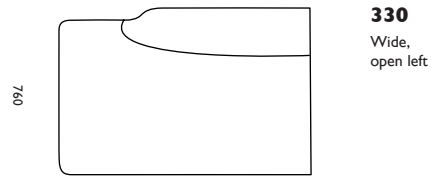

H: 76cm SH: 41cm

100
Narrow,
left armrest

910

110
Narrow,
center

725

120
Narrow,
right armrest

910

150
Narrow,
corner

860

Wide seat modules

Upholstery

Synergy, Main Line Flax,
Ultra Leather

H: 76cm SH: 41cm

330
Wide,
open left

1150

340
Wide,
open right