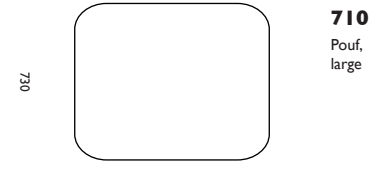

710
Pouf,
large

930