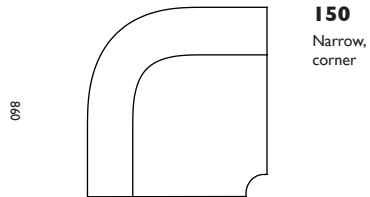

H: 76cm SH: 41cm

100
Narrow,
left armrest

910

110
Narrow,
center

725

120
Narrow,
right armrest

910

150
Narrow,
corner

860

Wide seat modules

Upholstery

Synergy, Main Line Flax,
Ultra Leather

H: 76cm SH: 41cm

330
Wide,
open left

1150

340
Wide,
open right

1150

Chairs & poufs

Upholstery

Synergy, Main Line Flax,
Ultra Leather

Chair H: 76cm SH: 41cm
Poufs H: 41cm

Sum,
Armchair

895

700
Pouf,
Small