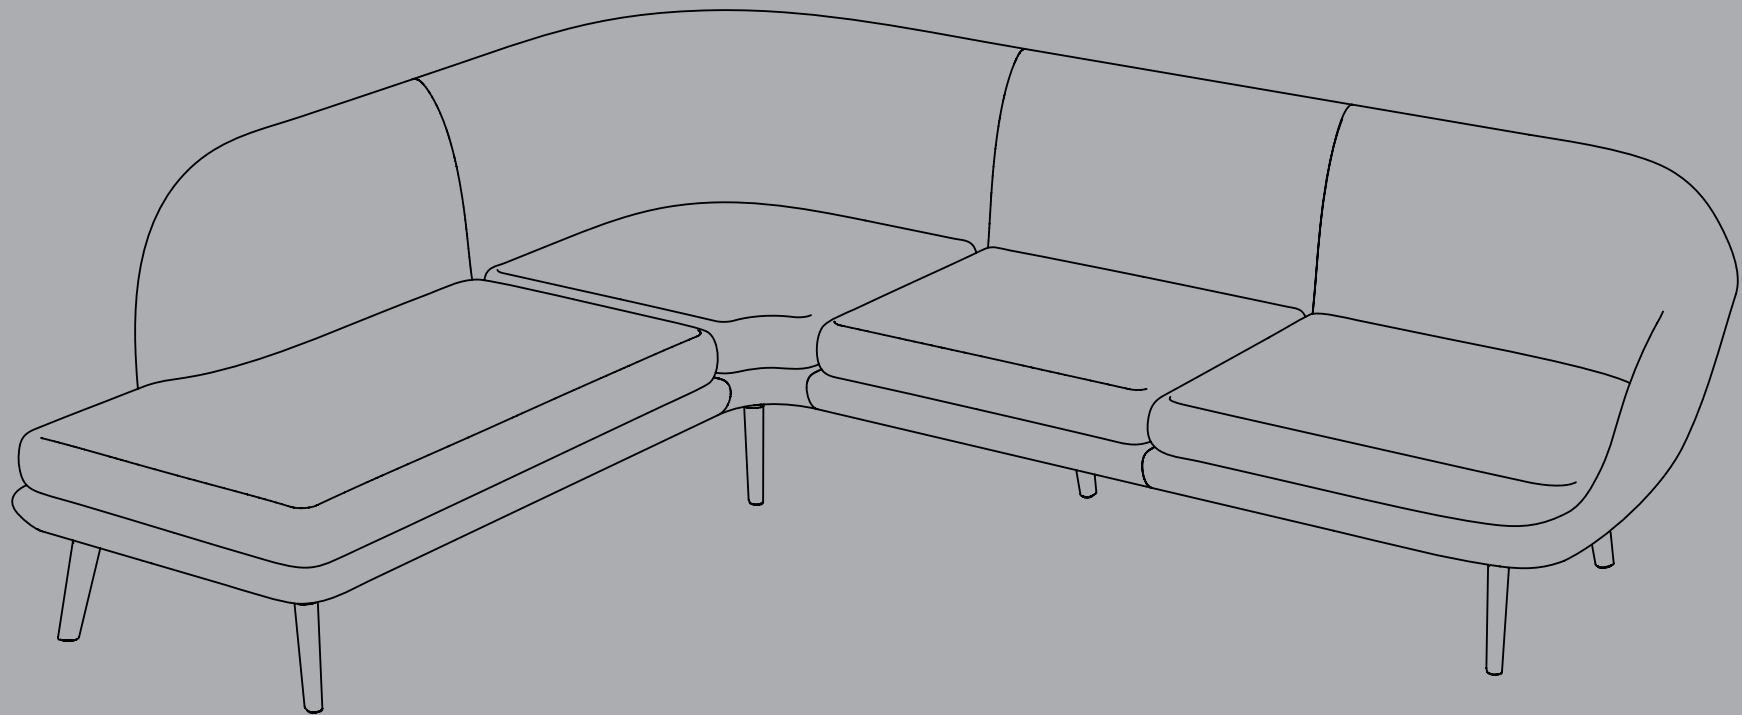

SUM

MODULAR SOFA

normann
COPENHAGEN

SUM

Module overview

Narrow seat modules

Upholstery

Synergy, Main Line Flax,
Ultra Leather

H: 76cm SH: 41cm

100
Narrow,
left armrest

910

110
Narrow,
center

725

120
Narrow,
right armrest

910

150
Narrow,
corner

860

Wide seat modules

Upholstery

Synergy, Main Line Flax,
Ultra Leather

H: 76cm SH: 41cm

330
Wide,
open left

1150

340
Wide,
open right