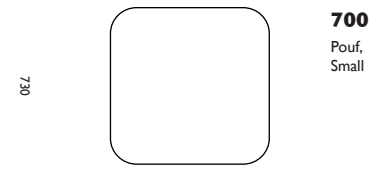

H: 76cm SH: 41cm

100
Narrow,
left armrest

910

110
Narrow,
center

725

120
Narrow,
right armrest

910

150
Narrow,
corner

860

Wide seat modules

Upholstery

Synergy, Main Line Flax,
Ultra Leather

H: 76cm SH: 41cm

330
Wide,
open left

1150

340
Wide,
open right

1150

Chairs & poufs

Upholstery

Synergy, Main Line Flax,
Ultra Leather

Chair H: 76cm SH: 41cm
Poufs H: 41cm

Sum,
Armchair

895

700
Pouf,
Small