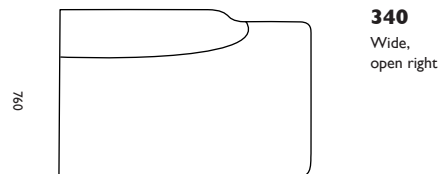

H: 76cm SH: 41cm

100
Narrow,
left armrest

910

110
Narrow,
center

725

120
Narrow,
right armrest

910

150
Narrow,
corner

860

Wide seat modules

Upholstery

Synergy, Main Line Flax,
Ultra Leather

H: 76cm SH: 41cm

330
Wide,
open left

1150

340
Wide,
open right

1150

Chairs & poufs

Upholstery

Synergy, Main Line Flax,
Ultra Leather

Chair H: 76cm SH: 41cm
Poufs H: 41cm

Sum,
Armchair

895

700
Pouf,
Small