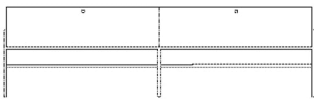

Width
40 cm

Height
30 cm

Depth
40 cm

The parcel's measurements

The parcel's measurements 1: 0.08 m³, 12.0 kg
(D 46.0 cm, W 46.0 cm, H 36.0 cm)

04-141-70

Luxe drawer - 2 drawers - Wall mounting

Width
40 cm

Height
30 cm

Depth
40 cm

The parcel's measurements

The parcel's measurements 1: 0.08 m³, 15.0 kg
(D 46.0 cm, W 46.0 cm, H 36.0 cm)

04-141-50

Luxe drinks cabinet

Width
71 cm

Height
115 cm

Depth
40 cm

The parcel's measurements

The parcel's measurements 1: 0.28 m³, 29.0 kg
(D 46.6 cm, W 81.2 cm, H 74.6 cm)
The parcel's measurements 2: 0.14 m³, 6.0 kg
(D 30.5 cm, W 73.5 cm, H 62.0 cm)

04-141-30

Luxe HiFi - Wooden doors

Width
153 cm

Depth
45 cm

Height
44 cm

Max weight capacity
25 Kg

The parcel's measurements

The parcel's measurements 1: 0.23 m³, 23.5 kg
(D 53.0 cm, W 160.0 cm, H 27.0 cm)
The parcel's measurements 2: 0.18 m³, 7.2 kg
(D 34.0 cm, W 156.0 cm, H 34.5 cm)