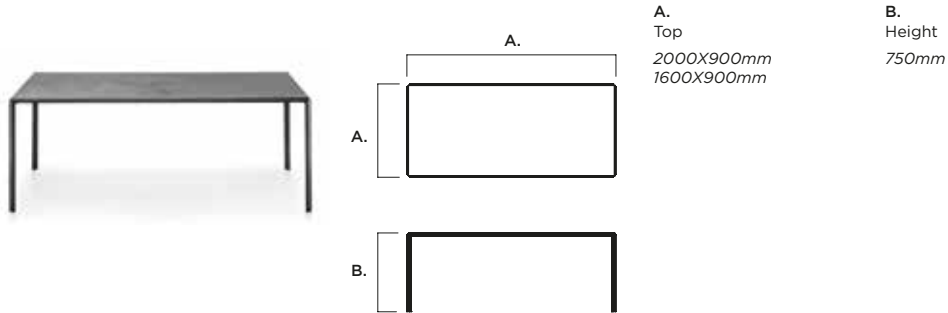

# DUEPERDUE

DESIGN:  
BROGLIATOTRAVERSO

DUEPERDUE IS AN ELEGANT, MINIMALIST TABLE, IDEAL IN MODERN SPACES DECORATED WITH A SOFT COLOUR PALETTE. IT CAN BE COMPLETELY DISASSEMBLED AND SHIPPED IN A FLAT-PACK. ITS DISTINCTIVE FEATURE IS A MARVELLOUS EDGE, CREATED WITH A DIAGONAL SECTIONING OF ITS 2X2 CM STEEL FRAME IN LINE WITH THE LEGS.

DUEPERDUE

DUEPERDUE

TELAIO/Frame

BASE IN ACCIAIO

Steel base

**AC20**  
Verniciato goffrato  
bianco  
White embossed  
painted

**AC03**  
Verniciato goffrato  
nero  
Black embossed  
painted

RIPIANO/Table top