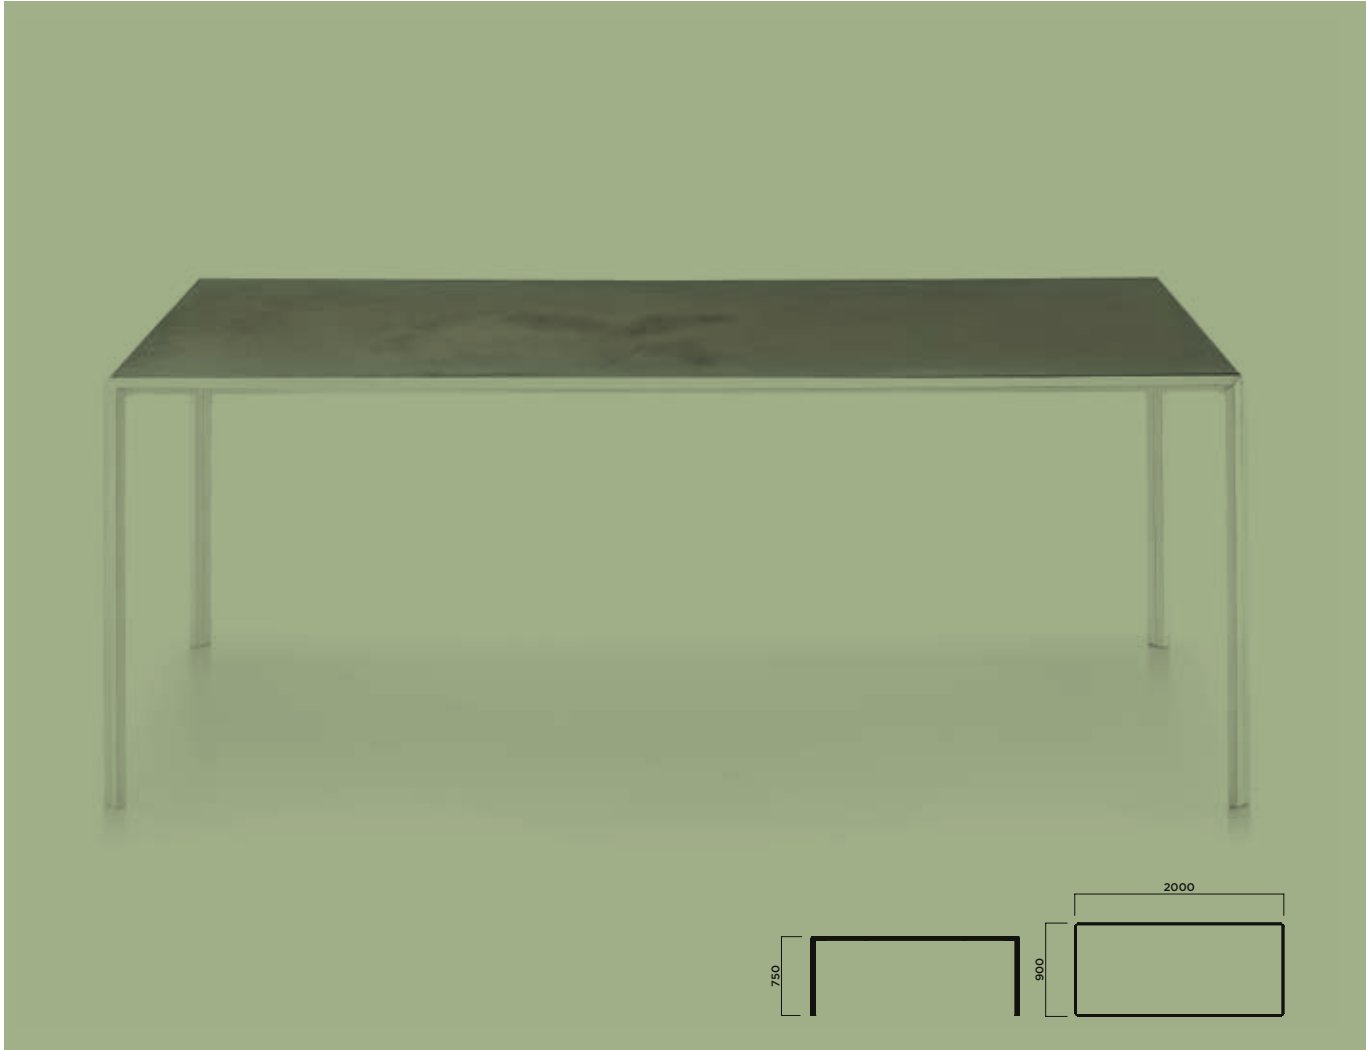

# DUEPERDUE

DESIGN:  
BROGLIATOTRAVERSO

DUEPERDUE IS AN ELEGANT, MINIMALIST TABLE, IDEAL IN MODERN SPACES DECORATED WITH A SOFT COLOUR PALETTE. IT CAN BE COMPLETELY DISASSEMBLED AND SHIPPED IN A FLAT-PACK. ITS DISTINCTIVE FEATURE IS A MARVELLOUS EDGE, CREATED WITH A DIAGONAL SECTIONING OF ITS 2X2 CM STEEL FRAME IN LINE WITH THE LEGS.

DUEPERDUE

DUEPERDUE

TELAIO/Frame

BASE IN ACCIAIO

Steel base

**AC20**  
Verniciato goffrato  
bianco  
White embossed  
painted

**AC03**  
Verniciato goffrato  
nero  
Black embossed  
painted

RIPIANO/Table top

LAMINATO

Laminates

**LM01**  
Bianco  
White

**LM02**  
Nero  
Black

*Bordo*  
Edge  
30mm

ROVERE HERITAGE

Heritage oak

**RH03**  
Naturale  
Natural