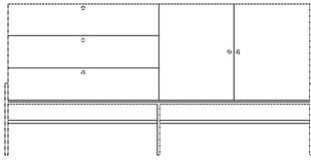

The parcel's measurements 2: 0.10 m³, 4.5 kg
(D 30.5 cm, W 73.5 cm, H 46.5 cm)

Test and certifications

TSCA Title VI compliant

FSC® C165134

The mark of
responsible forestry

04-141-55

Luxe sideboard

Width
153 cm

Height
75 cm

Depth
45 cm

The parcel's measurements

The parcel's measurements 1: 0.39 m³, 65.0 kg
(D 49.3 cm, W 156.4 cm, H 51.2 cm)
The parcel's measurements 2: 0.23 m³, 8.0 kg
(D 42.0 cm, W 156.0 cm, H 34.5 cm)

04-141-01

Luxe drawer - 1 drawer - Low

Width
71 cm

Depth
40 cm

Height
64 cm

Max weight capacity
15 Kg

The parcel's measurements

The parcel's measurements 1: 0.13 m³, 18.0 kg
(D 47.5 cm, W 74.4 cm, H 38.0 cm)
The parcel's measurements 2: 0.10 m³, 4.5 kg
(D 30.5 cm, W 73.5 cm, H 45.0 cm)

04-141-05

Luxe drawer - 1 drawer - High

Width
71 cm

Depth
40 cm

Height
80 cm

Max weight capacity
15 Kg

The parcel's measurements

The parcel's measurements 1: 0.13 m³, 18.0 kg
(D 47.5 cm, W 74.4 cm, H 38.0 cm)
The parcel's measurements 2: 0.14 m³, 5.1 kg
(D 30.5 cm, W 73.5 cm, H 62.0 cm)