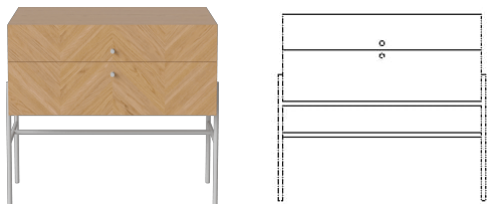

04-141-10

Luxe drawer - 2 drawers - Low

Specifications

Made in	Assembly	Width	Height	Depth	Max weight capacity
Denmark	Legs/Base to be mounted	71 cm	64 cm	40 cm	15 Kg

The parcel's measurements

The parcel's measurements 1: 0.13 m³, 21.0 kg
(D 47.5 cm, W 74.5 cm, H 38.0 cm)

04-141-05

Luxe drawer - 1 drawer - High

Width
71 cm

Depth
40 cm

Height
80 cm

Max weight capacity
15 Kg

The parcel's measurements

The parcel's measurements 1: 0.13 m³, 18.0 kg
(D 47.5 cm, W 74.4 cm, H 38.0 cm)
The parcel's measurements 2: 0.14 m³, 5.1 kg
(D 30.5 cm, W 73.5 cm, H 62.0 cm)

04-141-25

Luxe dresser - 4 drawers - High

Width
71 cm

Depth
40 cm

Height
115 cm

Max weight capacity
15 Kg

The parcel's measurements
The parcel's measurements 1: 0.26 m³, 34.5 kg
(D 47.0 cm, W 74.5 cm, H 73.0 cm)
The parcel's measurements 2: 0.14 m³, 5.1 kg
(D 30.5 cm, W 73.0 cm, H 62.0 cm)

Height
30 cm

Depth
40 cm

The parcel's measurements

The parcel's measurements 1: 0.08 m³, 15.0 kg
(D 46.0 cm, W 46.0 cm, H 36.0 cm)

04-141-50

Luxe drinks cabinet

Width
71 cm

Height
115 cm