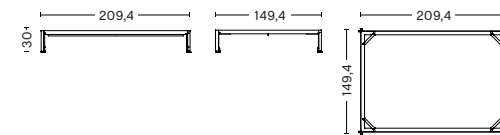

Powder coated steel. Incl. plastic gliders.  
Requires assembly.

- CONNECT BED -

**CONNECT BED FOR MATTRESS L200 x W90 CM**

**Dimension** L209,4 x W99,4 x H30 cm

Inside height of the bed frame's side panel is 4,6 cm

**CONNECT BED FOR MATTRESS L200 x W140 CM**

**Dimension** L209,4 x W149,4 x H30 cm

Inside height of the bed frame's side panel is 4,6 cm

- CONNECT BED -

**CONNECT BED FOR MATTRESS L200 x W160 CM**

**Dimension** L209,4 x W169,4 x H30 cm

Inside height of the bed frame's side panel is 4,6 cm

**CONNECT BED FOR MATTRESS L200 x W180 CM**

**Dimension** L209,4 x W189,4 x H30 cm

Inside height of the bed frame's side panel is 4,6 cm

- CONNECT BED -