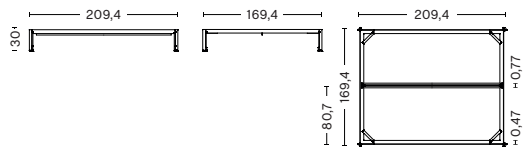

Powder coated steel. Incl. plastic gliders.  
Requires assembly.

- CONNECT BED -

**CONNECT BED FOR MATTRESS L200 x W90 CM**

**Dimension** L209,4 x W99,4 x H30 cm

Inside height of the bed frame's side panel is 4,6 cm

**CONNECT BED FOR MATTRESS L200 x W140 CM**

**Dimension** L209,4 x W149,4 x H30 cm

Inside height of the bed frame's side panel is 4,6 cm

- CONNECT BED -

**CONNECT BED FOR MATTRESS L200 x W160 CM**

**Dimension** L209,4 x W169,4 x H30 cm

Inside height of the bed frame's side panel is 4,6 cm

**CONNECT BED FOR MATTRESS L200 x W180 CM**

**Dimension** L209,4 x W189,4 x H30 cm

Inside height of the bed frame's side panel is 4,6 cm

- CONNECT BED -