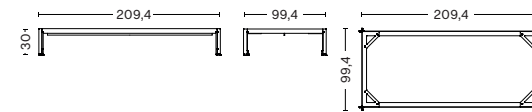

Powder coated steel. Incl. plastic gliders.  
Requires assembly.

- CONNECT BED -

**CONNECT BED FOR MATTRESS L200 x W90 CM**

**Dimension** L209,4 x W99,4 x H30 cm

Inside height of the bed frame's side panel is 4,6 cm

**CONNECT BED FOR MATTRESS L200 x W140 CM**

**Dimension** L209,4 x W149,4 x H30 cm

Inside height of the bed frame's side panel is 4,6 cm

- CONNECT BED -

**CONNECT BED FOR MATTRESS L200 x W160 CM**

**Dimension** L209,4 x W169,4 x H30 cm

Inside height of the bed frame's side panel is 4,6 cm

**CONNECT BED FOR MATTRESS L200 x W180 CM**

**Dimension** L209,4 x W189,4 x H30 cm

Inside height of the bed frame's side panel is 4,6 cm

- CONNECT BED -