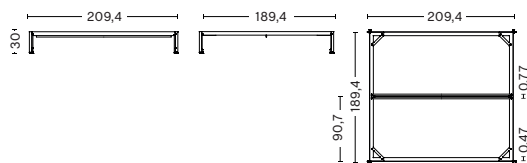

Powder coated steel. Incl. plastic gliders.  
Requires assembly.

- CONNECT BED -

**CONNECT BED FOR MATTRESS L200 x W90 CM**

**Dimension** L209,4 x W99,4 x H30 cm

Inside height of the bed frame's side panel is 4,6 cm

**CONNECT BED FOR MATTRESS L200 x W140 CM**

**Dimension** L209,4 x W149,4 x H30 cm

Inside height of the bed frame's side panel is 4,6 cm

- CONNECT BED -

**CONNECT BED FOR MATTRESS L200 x W160 CM**

**Dimension** L209,4 x W169,4 x H30 cm

Inside height of the bed frame's side panel is 4,6 cm

**CONNECT BED FOR MATTRESS L200 x W180 CM**

**Dimension** L209,4 x W189,4 x H30 cm

Inside height of the bed frame's side panel is 4,6 cm

- CONNECT BED -