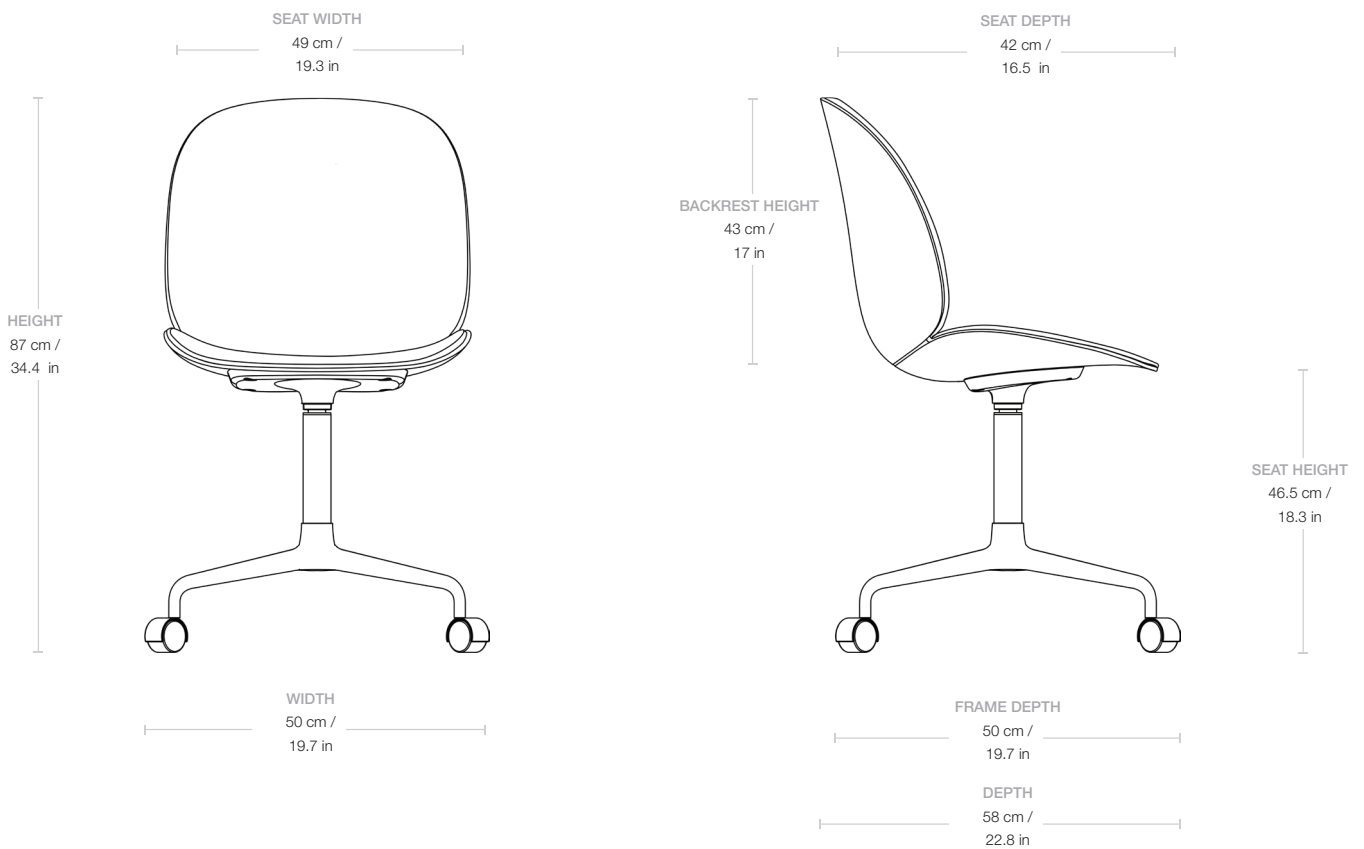

## Beetle Meeting Chair, Front Upholstered - 4 Star W Castors

Designed by GamFratesi - 2013

---

---

**ITEM NUMBER**

10285

**DESCRIPTION**

The Beetle can exude a personal adornment with an upholstery of your choice. Due to its unique design, the front upholstery can also be changed with time to give the chair a different expression and new life to the interior decoration. GamFratesi has reinterpreted the characteristic elements of the beetles' sections when designing the Beetle Chair: shape, shells, sutures, rigid outside and soft inside. The comfortable yet dynamic design makes the chair suitable for multiple environments whether it is in the home or the workplace.

### Materials & Finishes

**BASE FINISH**

Polished Aluminium, Black Matt Base

**SHELL COLOR**

Black, Dark Green, Dark Pink, New Beige, Grey Blue, Sweet Pink, Pure White, Pastel Green, Amber Brown, Pebble Brown, Alabaster White

**MATERIALS**

PP, HDPE, Foam, Aluminium, Fabric or Leather upholstery

**Dimensions**

<b>WIDTH</b>	50 cm / 19.7 in
<b>DEPTH</b>	58 cm / 22.8 in
<b>HEIGHT</b>	87 cm / 34.3 in
<b>SEAT WIDTH</b>	49 cm / 19.3 in
<b>SEAT DEPTH</b>	42 cm / 16.5 in
<b>SEAT HEIGHT</b>	46.5 cm / 18.3 in
<b>BACKREST HEIGHT</b>	43 cm / 16.9 in
<b>FRAME WIDTH</b>	50 cm / 19.7 in
<b>FRAME DEPTH</b>	50 cm / 19.7 in

## Weight

<b>TOTAL WEIGHT</b>	10.2 kg / 22.5 lbs
<b>LEGS WEIGHT</b>	4.4 kg / 9.7 lbs
<b>SHELL WEIGHT</b>	5.8 kg / 12.7 lbs