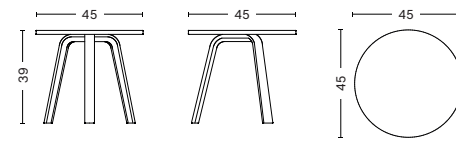

- BELLA COFFEE TABLE -

- BELLA COFFEE TABLE -

MATERIALS

TABLETOP / 18 mm solid wood with bevelled edge.

LEGS / Moulded oak veneer

DIMENSIONS

Ø45 x H39 cm

Ø45 x H49 cm

Ø60 x H32 cm

Ø60 x H39 cm

- BELLA COFFEE TABLE -

COLOURS & FINISHES

BLACK
STAINED OAK

OILED
OAK

MATT LACQUERED
OAK

WHITE STAINED
OAK

BRUNSWICK GREEN
STAINED OAK

COMBINATIONS

FRAME SIZE	BLACK	OILED	MATT LACQUERED	WHITE	BRUNSWICK GREEN
	Ø45 X H39 CM	•	•	•	•
Ø45 X H49 CM	•	•	•	•	•
Ø60 X H32 CM	•	•	•	•	
Ø60 X H39 CM	•	•	•	•	•

- BELLA COFFEE TABLE -