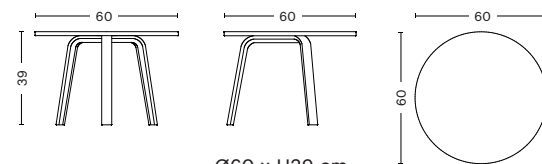

- BELLA COFFEE TABLE -

- BELLA COFFEE TABLE -

MATERIALS

TABLETOP / 18 mm solid wood with bevelled edge.

LEGS / Moulded oak veneer

DIMENSIONS

Ø45 x H39 cm

Ø45 x H49 cm

Ø60 x H32 cm

Ø60 x H39 cm

- BELLA COFFEE TABLE -

COLOURS & FINISHES

BLACK
STAINED OAK

OILED
OAK

MATT LACQUERED
OAK

WHITE STAINED
OAK

BRUNSWICK GREEN
STAINED OAK

COMBINATIONS

FRAME SIZE	BLACK	OILED	MATT LACQUERED	WHITE	BRUNSWICK GREEN
	Ø45 X H39 CM	•	•	•	•
Ø45 X H49 CM	•	•	•	•	•
Ø60 X H32 CM	•	•	•	•	
Ø60 X H39 CM	•	•	•	•	•

- BELLA COFFEE TABLE -