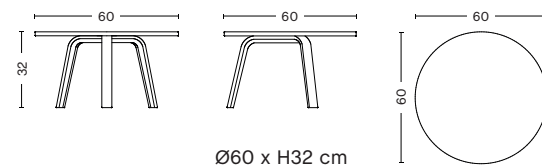

- BELLA COFFEE TABLE -

- BELLA COFFEE TABLE -

MATERIALS

TABLETOP / 18 mm solid wood with bevelled edge.

LEGS / Moulded oak veneer

DIMENSIONS

Ø45 x H39 cm

Ø45 x H49 cm

Ø60 x H32 cm

Ø60 x H39 cm

- BELLA COFFEE TABLE -

COLOURS & FINISHES

BLACK
STAINED OAK

OILED
OAK

MATT LACQUERED
OAK

WHITE STAINED
OAK

BRUNSWICK GREEN
STAINED OAK

COMBINATIONS

FRAME SIZE	BLACK	OILED	MATT LACQUERED	WHITE	BRUNSWICK GREEN
	Ø45 X H39 CM	•	•	•	•
Ø45 X H49 CM	•	•	•	•	•
Ø60 X H32 CM	•	•	•	•	
Ø60 X H39 CM	•	•	•	•	•

- BELLA COFFEE TABLE -