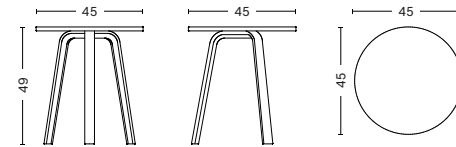

- BELLA COFFEE TABLE -

- BELLA COFFEE TABLE -

MATERIALS

TABLETOP / 18 mm solid wood with bevelled edge.

LEGS / Moulded oak veneer

DIMENSIONS

Ø45 x H39 cm

Ø45 x H49 cm

Ø60 x H32 cm

Ø60 x H39 cm

- BELLA COFFEE TABLE -

COLOURS & FINISHES

BLACK
STAINED OAK

OILED
OAK

MATT LACQUERED
OAK

WHITE STAINED
OAK

BRUNSWICK GREEN
STAINED OAK

COMBINATIONS

FRAME SIZE	BLACK	OILED	MATT LACQUERED	WHITE	BRUNSWICK GREEN
	Ø45 X H39 CM	•	•	•	•
Ø45 X H49 CM	•	•	•	•	•
Ø60 X H32 CM	•	•	•	•	
Ø60 X H39 CM	•	•	•	•	•

- BELLA COFFEE TABLE -