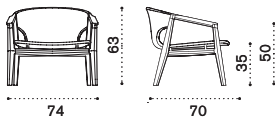

Armchair

→ 21 | 1 box 86x87x96H 32,5 Kg

Item	Description
KNPLH1T1R70	Teak + rope lava grey
KNPLH1T5R71	Pickled teak + rope light grey
KNCUPLH1PP51	Cushions, (seat+back) Lava
KNCUPLH1PP50	Cushions, (seat+back) Corda
KNCUPLH1PP52	Cushions, (seat+back) Chess
COVER513	Rain cover 86 x 86 h67

Lumbar cushion

KNCUDCM1PP53	Lumbar, 46x27, red diamonds
KNCUDCM2PP53	n. 2 lumbar, 74x27, red diamonds

→ 1 - 0,5

2 seater sofa

→ 16 | 1 box 72X142X69H 29 Kg

KND2T1R70	Teak + rope lava grey
KND2T5R71	Pickled teak + rope light grey
KNCULBD2AW28	n. 2 cushions, lumbar, black stone
KNCULBD2AW24	n. 2 cushions, lumbar, nature grey
KNCULBD2PP53	n. 2 cushions, lumbar, red diamonds
COVER134	Rain cover 141 x 71 h62

Knit

Lounge armchair

→ 9 | 1 box 73X93X68H 18 Kg

Item

- KNPLT1R70 Teak + rope lava grey
- KNPLT5R71 Pickled teak + rope light grey

Description

- KNCULBPLAW28 Cushion, lumbar, black stone
- KNCULBPLAW24 Cushion, lumbar, nature grey
- KNCULBPLPP53 Cushion, lumbar, red diamonds
- COVER129 Rain cover 75 x 71 h62