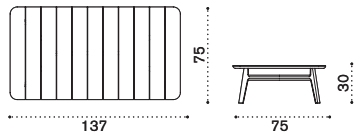

Footstool

→ 5 | 1 box 54X67X40H 7 Kg

- KNFTT1R70 Teak + rope lava grey
- KNFTT5R71 Pickled teak + rope light grey

- COVER133 Rain cover 65 x 50 h34

Knit

Design: Patrick Norguet

Collection composed of:
 armchair / 3 seater sofa / lounge
 armchair / 2 seater sofa / lounge
 high back armchair / rocking lounge
 armchair / footstool / coffee table
 / dining armchair / dining chair
 / square, rectangular and round
 dining table

FSC™ certified product

Rectangular coffee table 137x75

→ 17 | 1 box 83x146x14H 20 Kg

Item	Description
KNTCRM1T1	Teak
KNTCRM1T5	Pickled teak
COVER130	Rain cover 138 x 76 h29

Round coffee table Ø 50

→ 4 | 1 box 54X54X49H 7 Kg