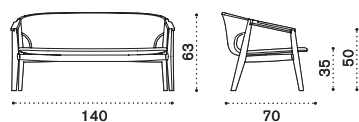

Armchair

→ 21 | 1 box 86x87x96H 32,5 Kg

Item	Description
KNPLH1T1R70	Teak + rope lava grey
KNPLH1T5R71	Pickled teak + rope light grey
KNCUPLH1PP51	Cushions, (seat+back) Lava
KNCUPLH1PP50	Cushions, (seat+back) Corda
KNCUPLH1PP52	Cushions, (seat+back) Chess
COVER513	Rain cover 86 x 86 h67

Lumbar cushion

KNCUDCM1PP53	Lumbar, 46x27, red diamonds
KNCUDCM2PP53	n. 2 lumbar, 74x27, red diamonds

→ 1 - 0,5

2 seater sofa

→ 16 | 1 box 72X142X69H 29 Kg

KND2T1R70	Teak + rope lava grey
KND2T5R71	Pickled teak + rope light grey
KNCULBD2AW28	n. 2 cushions, lumbar, black stone
KNCULBD2AW24	n. 2 cushions, lumbar, nature grey
KNCULBD2PP53	n. 2 cushions, lumbar, red diamonds
COVER134	Rain cover 141 x 71 h62