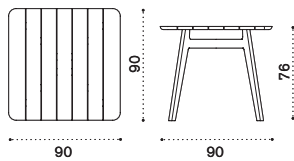

Dining armchair

→ 7 | 1 box 67X74X109H 20 Kg → 2 pcs

Item	Description
KNPDT1R70	Teak + rope lava grey
KNPDT5R71	Pickled teak + rope light grey
COVER128	Rain cover 63 x 62 h73

Knit

Square dining table 90x90