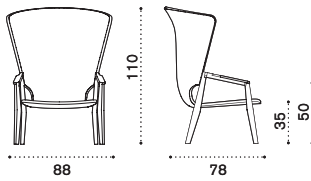

Lumbar cushion

KNCUDCM1PP53	Lumbar, 46x27, red diamonds
KNCUDCM2PP53	n. 2 lumbar, 74x27, red diamonds

→ 1 - 0,5

2 seater sofa

→ 16 | 1 box 72X142X69H 29 Kg

KND2T1R70	Teak + rope lava grey
KND2T5R71	Pickled teak + rope light grey
KNCULBD2AW28	n. 2 cushions, lumbar, black stone
KNCULBD2AW24	n. 2 cushions, lumbar, nature grey
KNCULBD2PP53	n. 2 cushions, lumbar, red diamonds
COVER134	Rain cover 141 x 71 h62

Knit

Lounge armchair

→ 9 | 1 box 73X93X68H 18 Kg

Item

- KNPLT1R70 Teak + rope lava grey
- KNPLT5R71 Pickled teak + rope light grey

Description

- KNCULBPLAW28 Cushion, lumbar, black stone
- KNCULBPLAW24 Cushion, lumbar, nature grey
- KNCULBPLPP53 Cushion, lumbar, red diamonds
- COVER129 Rain cover 75 x 71 h62

Lounge high back armchair

→ 16 | 1 box 92X81X115H 29 Kg

- KNPLH2T1R70 Teak + rope lava grey
- KNPLH2T5R71 Pickled teak + rope light grey

- KNCULBPLAW28 Cushion, lumbar, black stone
- KNCULBPLAW24 Cushion, lumbar, nature grey
- KNCULBPLPP53 Cushion, lumbar, red diamonds
- COVER132 Rain cover 89 x 79 h109