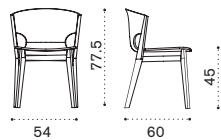

Footstool

→ 5 | 1 box 54X67X40H 7 Kg

- KNFTT1R70 Teak + rope lava grey
- KNFTT5R71 Pickled teak + rope light grey

- COVER133 Rain cover 65 x 50 h34

Knit

Design: Patrick Norguet

Collection composed of:
 armchair / 3 seater sofa / lounge
 armchair / 2 seater sofa / lounge
 high back armchair / rocking lounge
 armchair / footstool / coffee table
 / dining armchair / dining chair
 / square, rectangular and round
 dining table

FSC™ certified product

Rectangular coffee table 137x75

→ 17 | 1 box 83x146x14H 20 Kg

Item	Description
KNTCRM1T1	Teak
KNTCRM1T5	Pickled teak
COVER130	Rain cover 138 x 76 h29

Round coffee table Ø 50

→ 4 | 1 box 54X54X49H 7 Kg

Item	Description
KNTCTT1	Teak
KNTCTT5	Pickled teak
COVER126	Rain cover Ø 52 h43

Dining chair

→ 6,5 | 1 box 56X70X95H 15 Kg → 2 pcs

Item	Description
KNSET1R70	Teak + rope lava grey
KNSET5R71	Pickled teak + rope light grey
COVER127	Rain cover 55 x 62 h73