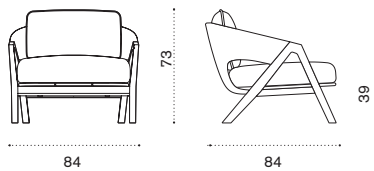

Collection composed of:
 armchair / 3 seater sofa / lounge
 armchair / 2 seater sofa / lounge
 high back armchair / rocking lounge
 armchair / footstool / coffee table
 / dining armchair / dining chair
 / square, rectangular and round
 dining table

FSC™ certified product

3 seater sofa

→ 41 | 1 box 101X211X72H 61 Kg

Item	Description
KND3T1R70	Teak + rope lava grey
KND3T5R71	Pickled teak + rope light grey
KNCUD3PP51	Cushions, (2 seat+2 back) Lava
KNCUD3PP50	Cushions, (2 seat+2 back) Corda
KNCUD3PP52	Cushions, (2 seat+2 back) Chess
COVER514	Rain cover 209 x 86 h67

Armchair

→ 21 | 1 box 86x87x96H 32,5 Kg

Item	Description
KNPLH1T1R70	Teak + rope lava grey
KNPLH1T5R71	Pickled teak + rope light grey
KNCUPLH1PP51	Cushions, (seat+back) Lava
KNCUPLH1PP50	Cushions, (seat+back) Corda
KNCUPLH1PP52	Cushions, (seat+back) Chess
COVER513	Rain cover 86 x 86 h67