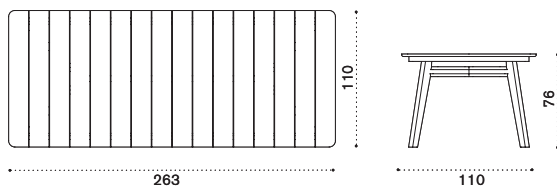

XL rectangular dining table 263x110

→ 95 → 10 | 1 box 128X283X38H 125 Kg

Item	Description
KNTPRM2T1	Teak
KNTPRM2T5	Pickled teak
COVER220	Rain cover 264 x 111 h75