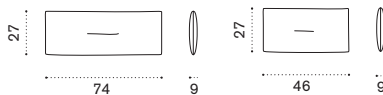

→ 1 - 0,5

2 seater sofa