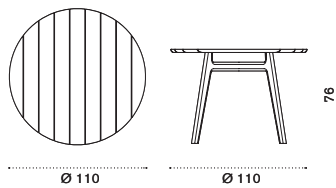

Dining armchair

→ 7 | 1 box 67X74X109H 20 Kg → 2 pcs

Item	Description
KNPDT1R70	Teak + rope lava grey
KNPDT5R71	Pickled teak + rope light grey
COVER128	Rain cover 63 x 62 h73

Knit

Square dining table 90x90

→ 17 → 4 | 1 box 112x98x20H 21,5 Kg

Item	Description
KNTPQT1	Teak
KNTPQT5	Pickled teak
COVER124	Rain cover 91 x 91 h74

Round dining table Ø 110

→ 27 → 5 | 1 box 115x115x20H 32 Kg

Item	Description
KNTPTT1	Teak
KNTPTT5	Pickled teak
COVER305	Rain cover Ø112 h76