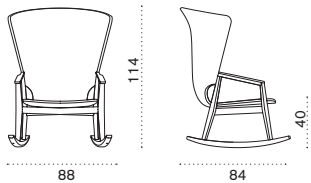

Rocking armchair

→ 18 | 1 box 90X109X110H 31 Kg

- KNPLH2RKT1R70   Teak + rope lava grey
- KNPLH2RKT5R71   Pickled teak + rope light grey

- KNCULBPLAW28   Cushion, lumbar, black stone
- KNCULBPLAW24   Cushion, lumbar, nature grey
- KNCULBPLPP53   Cushion, lumbar, red diamonds
- COVER132   Rain cover 89 x 79 h109

Footstool

→ 5 | 1 box 54X67X40H 7 Kg

- KNFTT1R70   Teak + rope lava grey
- KNFTT5R71   Pickled teak + rope light grey

- COVER133   Rain cover 65 x 50 h34