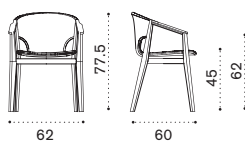

FSC™ certified product

Rectangular coffee table 137x75

→ 17 | 1 box 83x146x14H 20 Kg

Item	Description
KNTCRM1T1	Teak
KNTCRM1T5	Pickled teak
COVER130	Rain cover 138 x 76 h29

Round coffee table Ø 50

→ 4 | 1 box 54X54X49H 7 Kg

Item	Description
KNTCTT1	Teak
KNTCTT5	Pickled teak
COVER126	Rain cover Ø 52 h43

Dining chair

→ 6,5 | 1 box 56X70X95H 15 Kg → 2 pcs

Item	Description
KNSET1R70	Teak + rope lava grey
KNSET5R71	Pickled teak + rope light grey
COVER127	Rain cover 55 x 62 h73

Dining armchair

→ 7 | 1 box 67X74X109H 20 Kg → 2 pcs

Item	Description
KNPDT1R70	Teak + rope lava grey
KNPDT5R71	Pickled teak + rope light grey
COVER128	Rain cover 63 x 62 h73

Knit

Square dining table 90x90

→ 17 → 4 | 1 box 112x98x20H 21,5 Kg

Item	Description
KNTPQT1	Teak
KNTPQT5	Pickled teak
COVER124	Rain cover 91 x 91 h74

Round dining table Ø 110

→ 27 → 5 | 1 box 115x115x20H 32 Kg

Item	Description
KNTPTT1	Teak
KNTPTT5	Pickled teak
COVER305	Rain cover Ø112 h76