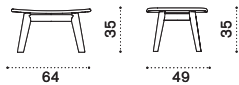

Lounge high back armchair

→ 16 | 1 box 92X81X115H 29 Kg

- KNPLH2T1R70 Teak + rope lava grey
- KNPLH2T5R71 Pickled teak + rope light grey

- KNCULBPLAW28 Cushion, lumbar, black stone
- KNCULBPLAW24 Cushion, lumbar, nature grey
- KNCULBPLPP53 Cushion, lumbar, red diamonds
- COVER132 Rain cover 89 x 79 h109

Rocking armchair

→ 18 | 1 box 90X109X110H 31 Kg

- KNPLH2RKT1R70 Teak + rope lava grey
- KNPLH2RKT5R71 Pickled teak + rope light grey

- KNCULBPLAW28 Cushion, lumbar, black stone
- KNCULBPLAW24 Cushion, lumbar, nature grey
- KNCULBPLPP53 Cushion, lumbar, red diamonds
- COVER132 Rain cover 89 x 79 h109

Footstool

→ 5 | 1 box 54X67X40H 7 Kg

- KNFTT1R70 Teak + rope lava grey
- KNFTT5R71 Pickled teak + rope light grey

- COVER133 Rain cover 65 x 50 h34

Knit

Design: Patrick Norguet

Collection composed of:
 armchair / 3 seater sofa / lounge
 armchair / 2 seater sofa / lounge
 high back armchair / rocking lounge
 armchair / footstool / coffee table
 / dining armchair / dining chair
 / square, rectangular and round
 dining table