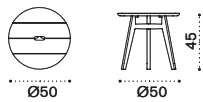

FSC™ certified product

Rectangular coffee table 137x75

→ 17 | 1 box 83x146x14H 20 Kg

Item	Description
KNTCRM1T1	Teak
KNTCRM1T5	Pickled teak
COVER130	Rain cover 138 x 76 h29

Round coffee table Ø 50

→ 4 | 1 box 54X54X49H 7 Kg