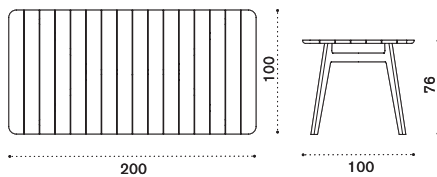

Rectangular dining table 200x100

→ 70 → 6-8 | 1 box 113X213X38H 105 Kg

Item	Description
KNTPRM1T1	Teak
KNTPRM1T5	Pickled teak
COVER125	Rain cover 201 x 101 h75