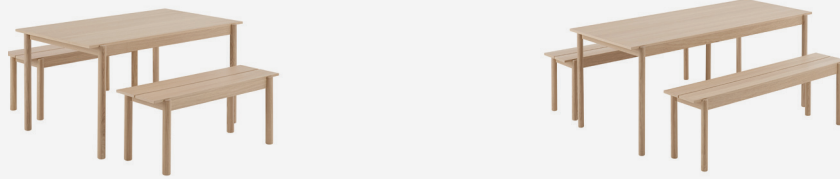

LINEAR WOOD SERIES

APRIL 20
-19

by Thomas Bentzen

MUUTO

LINEAR WOOD SERIES

“The Linear Wood Series was designed from the idea of bringing the warm and friendly sentiment of wood into a timeless, understated shape with its form language inspired by the notion of meetings—the meetings of lines and shapes.”

— Thomas Bentzen

MATERIALS

Table with solid wooden legs and frame, veneered table top and veneered plywood aprons.

COLORS

Oak

DIMENSIONS

Bench: H: 46 cm / 18.1" — W: 39.4 cm / 15.5"
— L: 110 cm / 43.3"

Bench: H: 46 cm / 18.1" — W: 39.4 cm / 15.5"
— L: 170 cm / 66.9"

Table: H: 74 cm / 29.1" — W: 90.3 cm / 35.5"
— L: 140 cm / 55.1"

Table: H: 74 cm / 29.1" — W: 95.3 cm / 37.5"
— L: 200 cm / 78.7"

PRICES

Bench from € 495 / £ 445 / USD 619 / DKK 3.995
/ SEK 5.495 / NOK 4.995 / CAD 805
Table from € 995 / £ 895 / USD 1.249 / DKK
7.495 / SEK 10.495 / NOK 9.449 / CAD 1.649

With its clean lines and timeless yet contemporary sentiments, the Linear Wood Series brings new perspectives to wooden furniture through a modern design language with references to classic design.

Designed in traditional Scandinavian materials with oak veneer at the frame and legs along with plywood on its top surface, the Linear Wood Series is characterized by a light and elegant sentiment while bringing functionality and aesthetic appeal to any dining setting, workplace or hospitality area.