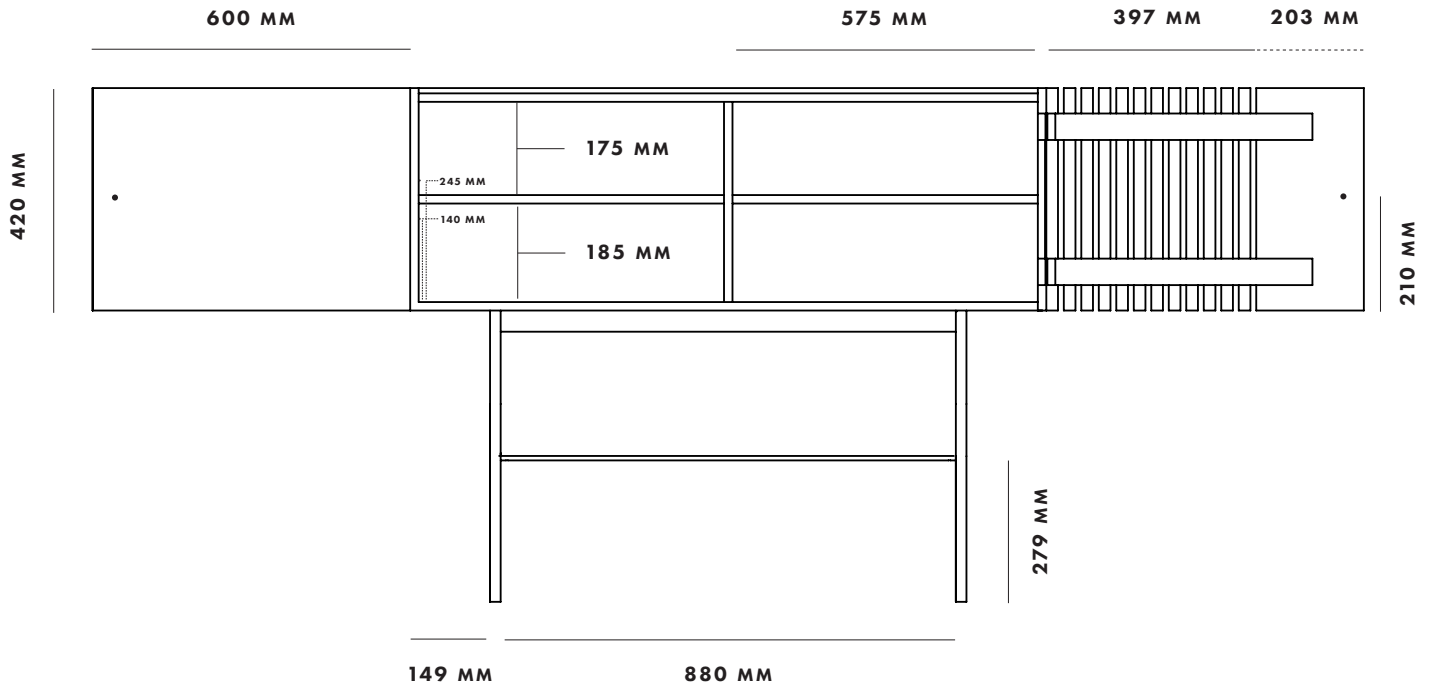

ARRAY

DIMENSIONS

WOUD

SIDEBOARD 120

SIDEBOARD 180

LOW SIDEBOARD 150

HIGHBOARD