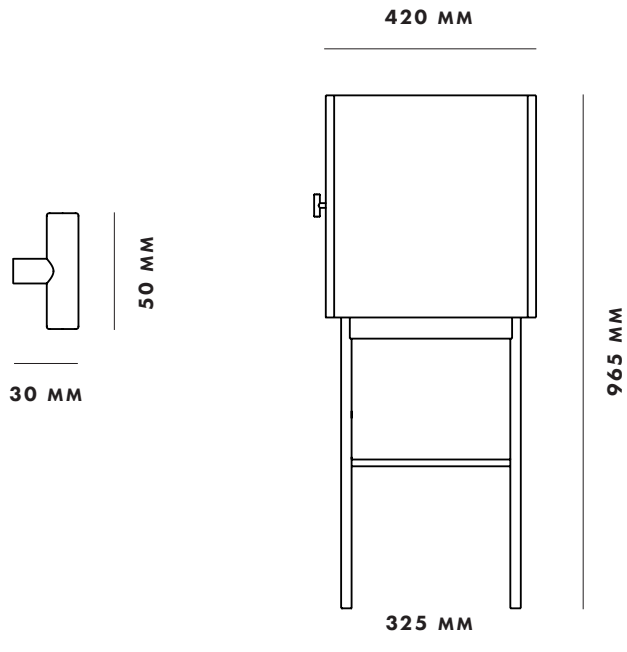

ARRAY

DIMENSIONS

WOUD

SIDEBOARD 120

SIDEBOARD 180

LOW SIDEBOARD 150

HIGHBOARD