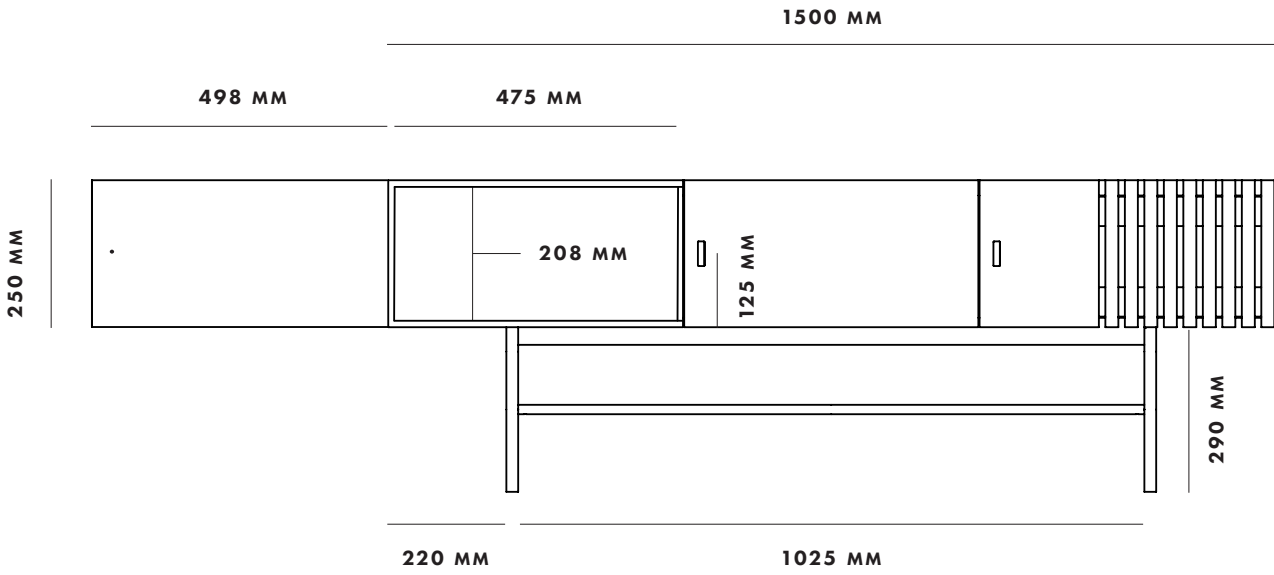

ARRAY

DIMENSIONS

WOUD

SIDEBOARD 120

SIDEBOARD 180

LOW SIDEBOARD 150

HIGHBOARD