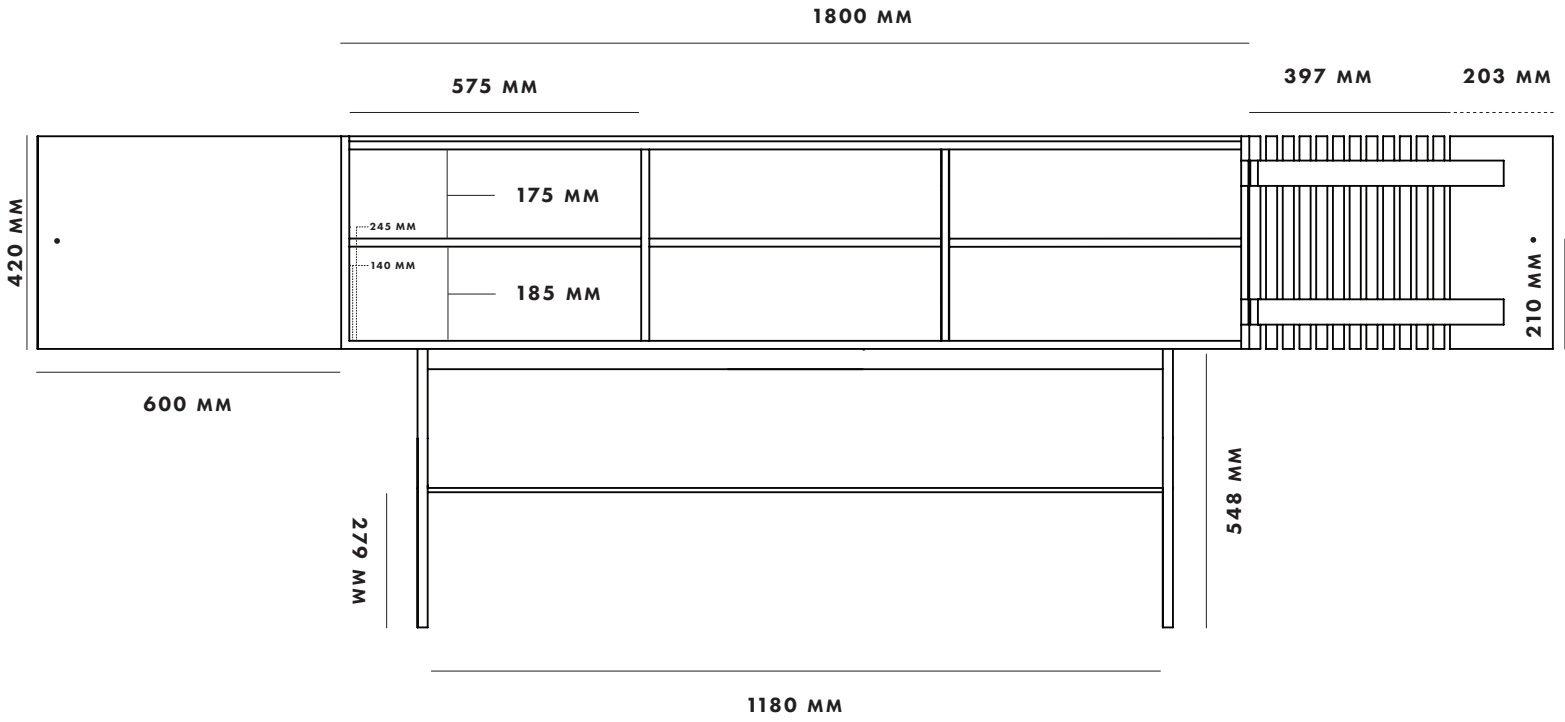

ARRAY

DIMENSIONS

WOUD

SIDEBOARD 120

SIDEBOARD 180

LOW SIDEBOARD 150

HIGHBOARD