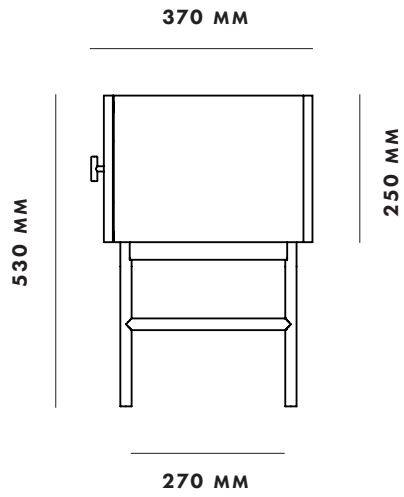

ARRAY

DIMENSIONS

WOUD

SIDEBOARD 120

SIDEBOARD 180

LOW SIDEBOARD 150

HIGHBOARD