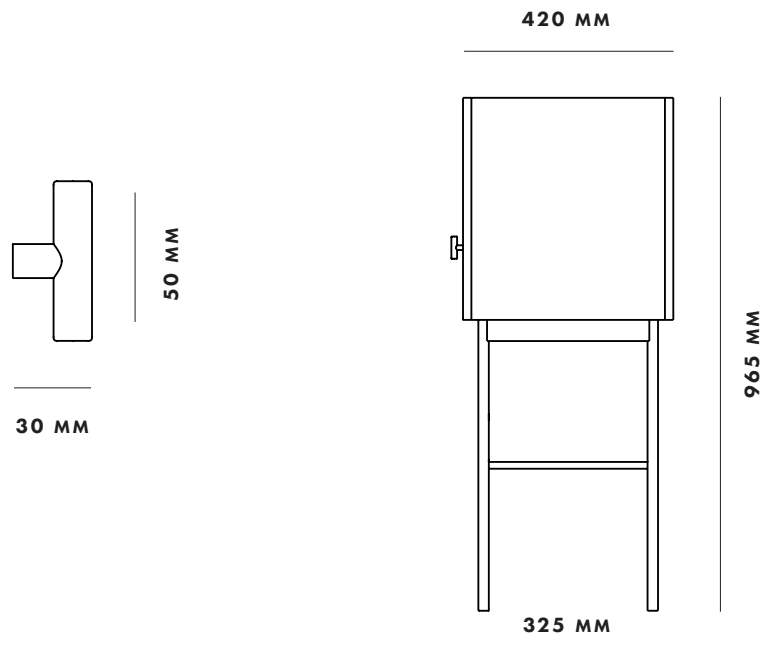

ARRAY

DIMENSIONS

WOUD

SIDEBOARD 120

SIDEBOARD 180

LOW SIDEBOARD 150

HIGHBOARD