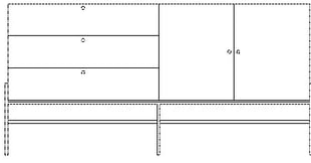

The parcel's measurements 2: 0.14 m³, 5.1 kg
(D 30.5 cm, W 73.0 cm, H 62.0 cm)

Test and certifications

TSCA Title VI compliant

FSC® C165134

The mark of responsible forestry

04-141-55

Luxe sideboard

Width
153 cm

Height
75 cm

Depth
45 cm

The parcel's measurements

The parcel's measurements 1: 0.39 m³, 65.0 kg
(D 49.3 cm, W 156.4 cm, H 51.2 cm)
The parcel's measurements 2: 0.23 m³, 8.0 kg
(D 42.0 cm, W 156.0 cm, H 34.5 cm)

04-141-01

Luxe drawer - 1 drawer - Low

Width
71 cm

Depth
40 cm

Height
64 cm

Max weight capacity
15 Kg

The parcel's measurements

The parcel's measurements 1: 0.13 m³, 18.0 kg
(D 47.5 cm, W 74.4 cm, H 38.0 cm)
The parcel's measurements 2: 0.10 m³, 4.5 kg
(D 30.5 cm, W 73.5 cm, H 45.0 cm)

04-141-05

Luxe drawer - 1 drawer - High

Width
71 cm

Depth
40 cm

Height
80 cm

Max weight capacity
15 Kg

The parcel's measurements

The parcel's measurements 1: 0.13 m³, 18.0 kg
(D 47.5 cm, W 74.4 cm, H 38.0 cm)
The parcel's measurements 2: 0.14 m³, 5.1 kg
(D 30.5 cm, W 73.5 cm, H 62.0 cm)