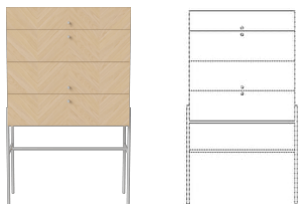

04-141-25

Luxe dresser - 4 drawers - High

Specifications

Made in	Assembly	Width	Height	Depth	Max weight capacity
Denmark	Legs/Base to be mounted	71 cm	115 cm	40 cm	15 Kg

The parcel's measurements

The parcel's measurements 1: 0.26 m³, 34.5 kg
(D 47.0 cm, W 74.5 cm, H 73.0 cm)

04-141-25

Luxe dresser - 4 drawers - High

Width
71 cm

Depth
40 cm

Height
115 cm

Max weight capacity
15 Kg

The parcel's measurements
The parcel's measurements 1: 0.26 m³, 34.5 kg
(D 47.0 cm, W 74.5 cm, H 73.0 cm)
The parcel's measurements 2: 0.14 m³, 5.1 kg
(D 30.5 cm, W 73.0 cm, H 62.0 cm)

Width
40 cm

Height
30 cm

Depth
40 cm

The parcel's measurements

The parcel's measurements 1: 0.08 m³, 12.0 kg
(D 46.0 cm, W 46.0 cm, H 36.0 cm)

04-141-70

Luxe drawer - 2 drawers - Wall mounting

Width
40 cm

Luxe HiFi - Wooden doors

Width
153 cm

Depth
45 cm

Height
44 cm

Max weight capacity
25 Kg

The parcel's measurements

The parcel's measurements 1: 0.23 m³, 23.5 kg
(D 53.0 cm, W 160.0 cm, H 27.0 cm)
The parcel's measurements 2: 0.18 m³, 7.2 kg
(D 34.0 cm, W 156.0 cm, H 34.5 cm)