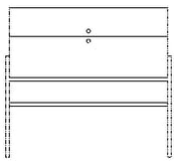

Height
75 cm

Depth
45 cm

The parcel's measurements

The parcel's measurements 1: 0.39 m³, 65.0 kg
(D 49.3 cm, W 156.4 cm, H 51.2 cm)
The parcel's measurements 2: 0.23 m³, 8.0 kg
(D 42.0 cm, W 156.0 cm, H 34.5 cm)

04-141-01

Luxe drawer - 1 drawer - Low

Width
71 cm

Depth
40 cm

Height
64 cm

Max weight capacity
15 Kg

The parcel's measurements

The parcel's measurements 1: 0.13 m³, 18.0 kg
(D 47.5 cm, W 74.4 cm, H 38.0 cm)
The parcel's measurements 2: 0.10 m³, 4.5 kg
(D 30.5 cm, W 73.5 cm, H 45.0 cm)

04-141-05

Luxe drawer - 1 drawer - High

Width
71 cm

Depth
40 cm

Height
80 cm

Max weight capacity
15 Kg

The parcel's measurements

The parcel's measurements 1: 0.13 m³, 18.0 kg
(D 47.5 cm, W 74.4 cm, H 38.0 cm)
The parcel's measurements 2: 0.14 m³, 5.1 kg
(D 30.5 cm, W 73.5 cm, H 62.0 cm)

04-141-10

Luxe drawer - 2 drawers - Low

Width
71 cm

Depth
40 cm

Height
64 cm

Max weight capacity
15 Kg

The parcel's measurements

The parcel's measurements 1: 0.13 m³, 21.0 kg
(D 47.5 cm, W 74.5 cm, H 38.0 cm)
The parcel's measurements 2: 0.10 m³, 4.5 kg
(D 30.5 cm, W 73.5 cm, H 46.5 cm)