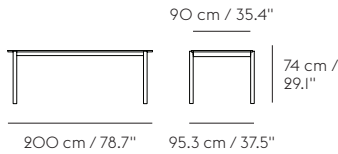

LINEAR WOOD TABLE

THOMAS BENTZEN ON THE DESIGN “The Linear Wood Series was designed from the idea of bringing the warm and friendly sentiment of wood into a timeless, understated shape with its form language inspired by the notion of meetings—the meetings of lines and shapes. The design is defined by its straight lines for a contemporary yet honest aesthetic through the details of its thinly elegant overhang and half-circular intersecting legs. It is through these subtle elements that the Linear Wood Series translates the values of elegance, longevity and functionality into modern Scandinavian design.”