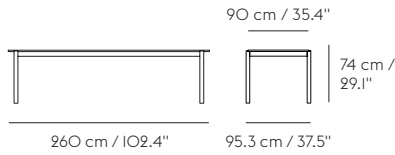

LINEAR WOOD TABLE

THOMAS BENTZEN ON THE DESIGN “The Linear Wood Series was designed from the idea of bringing the warm and friendly sentiment of wood into a timeless, understated shape with its form language inspired by the notion of meetings—the meetings of lines and shapes. The design is defined by its straight lines for a contemporary yet honest aesthetic through the details of its thinly elegant overhang and half-circular intersecting legs. It is through these subtle elements that the Linear Wood Series translates the values of elegance, longevity and functionality into modern Scandinavian design.”