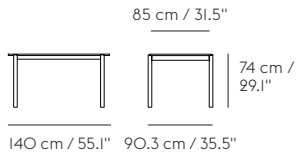

LINEAR WOOD TABLE

THOMAS BENTZEN ON THE DESIGN “The Linear Wood Series was designed from the idea of bringing the warm and friendly sentiment of wood into a timeless, understated shape with its form language inspired by the notion of meetings—the meetings of lines and shapes. The design is defined by its straight lines for a contemporary yet honest aesthetic through the details of its thinly elegant overhang and half-circular intersecting legs. It is through these subtle elements that the Linear Wood Series translates the values of elegance, longevity and functionality into modern Scandinavian design.”