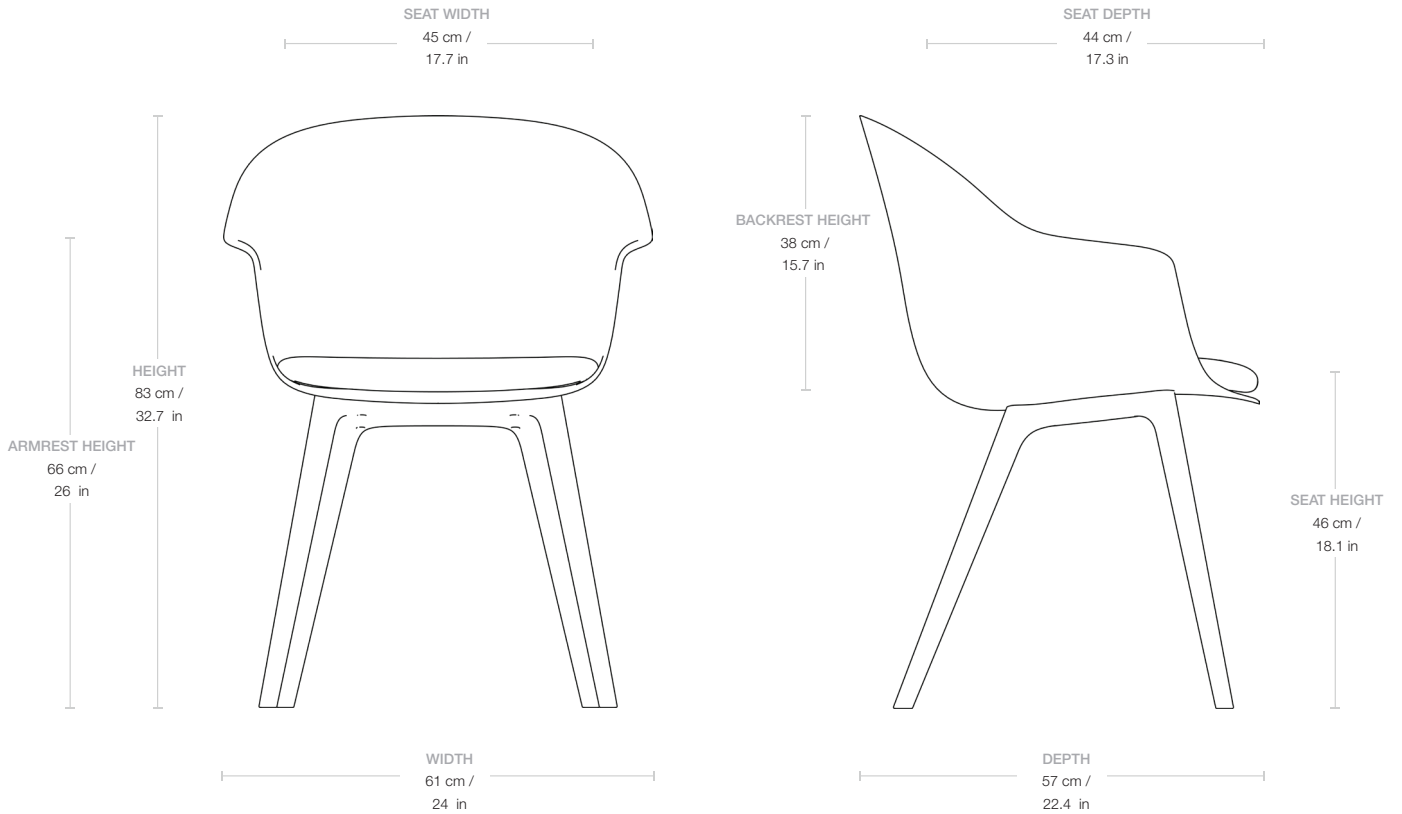


Bat Dining Chair - Plastic base - With Cushion

Designed by GamFratesi - 2018

ITEM NUMBER

30796

DESCRIPTION

Now available in a Full Plastic edition, the Beetle Dining Chair has an authentic look that adds warmth to any interior. With an eye for details, GamFratesi has found the perfect shape where every line and curve has been designed to give the perfect balance to the chair.

The wide range of shell colours provides for a personalised expression that makes the Bat Dining Chair fit perfectly into a variety of public and private contexts.

Materials & Finishes

BASE FINISH

Dark Green, New Beige, Alabaster White

SHELL COLOR

Black, New Beige, Alabaster White

MATERIALS

PP, CMHR foam, fabric upholstery

Dimensions

WIDTH	61 cm / 24 in
DEPTH	57 cm / 22.4 in
HEIGHT	83 cm / 32.7 in
SEAT WIDTH	45 cm / 17.7 in
SEAT DEPTH	44 cm / 17.3 in
SEAT HEIGHT	46 cm / 18.1 in
BACKREST HEIGHT	38 cm / 15 in
ARMREST HEIGHT	66 cm / 26 in

Weight

TOTAL WEIGHT	9 kg / 19.8 lbs
LEGS WEIGHT	2.6 kg / 5.7 lbs
SHELL WEIGHT	6.4 kg / 14.1 lbs

Upholstery Consumption

FABRIC

X 140 CM FABRIC WIDTH / X 55 IN FABRIC WIDTH

FABRIC CONSUMPTION 62 cm / 24.4 in