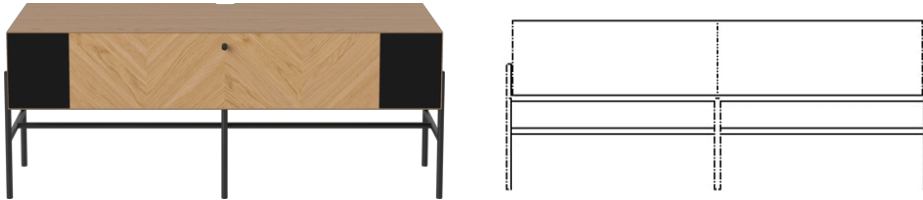

Luxe series

Designed by Michael H. Nielsen, Denmark

The Luxe series is designed by the Danish designer Michael H. Nielsen and comprises an elegant series of storage, media furniture and bar cabinets. Every design features an eye-catching herringbone pattern, which elegantly reflects the light and brings the design to life. All drawer modules are equipped with soft-close functions, and the smaller modules can be mounted on a metal frame or hung directly on the wall. An elegant design, whose functionality and aesthetics go hand in hand.

04-141-39

Luxe Soundsystem with base

Specifications

Made in	Assembly	Width	Height	Depth	Max weight capacity
Denmark	Legs/Base to be mounted	105 cm	52.5 cm	35 cm	20 Kg

The parcel's measurements

The parcel's measurements 1: 0.14 m³, 21.9 kg
(D 43.5 cm, W 115.5 cm, H 27.5 cm)

The parcel's measurements 2: 0.12 m³, 5.5 kg
(D 37.5 cm, W 115.0 cm, H 28.5 cm)

Notice

Connectivity: Optical/analogue, HDMI (ARC), Wi-Fi, Spotify Connect, Tidal, DLNA UpNP, Google Cast Audio, Apple Airplay 2, Bluetooth, Technical specifications: High Definition 24 bit/192 Khz, 4-channel HiFi Amplifier, 300 watts, Subwoofer 1 x High End long-stroke 8", 2 x High End full range units, 20-25,000 Hz Frequency response +/-3 dB