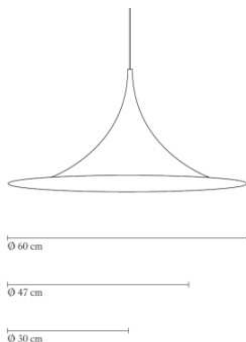

SM1, SM2, SM3

COLOURS

FACTS

MEASUREMENT - L X W X H MM

Lamp rosette height: 57 mm
Lamp rosette diameter: 114 mm
Shade height: 300 mm
Shade diameter: Ø600mm
Cable length, exposed: APP. 2200 mm
Cable length, total: APP. 2500 mm

WEIGHT ITEM - LAMP INCL. WIRE AND ROSETTE

1300 g

PACKAGING TYPE

Cardboard box

PACKAGING MEASUREMENT - L X W X H CM

L:64 X W:64 X H:33.5 cm

WEIGHT PACKAGING - MATERIAL TYPE (recycleable)

- Delivery note: 5 g
- PE-LD PolyEthylen, bottom and top plate: 150 g
- Socket protection: 11 g
- Brown paper post (2 pcs. Triangles and rosette box): 400 g
- PE polybag: 61 g
- Cardboard, outer white box w/5ply Corrugated: 1600 g
- Screws: 7 g
- Light bulb: 28 g

WEIGHT PACKAGING - TOTAL

3562 g

NUMPER OF PARCELS

1 pcs.