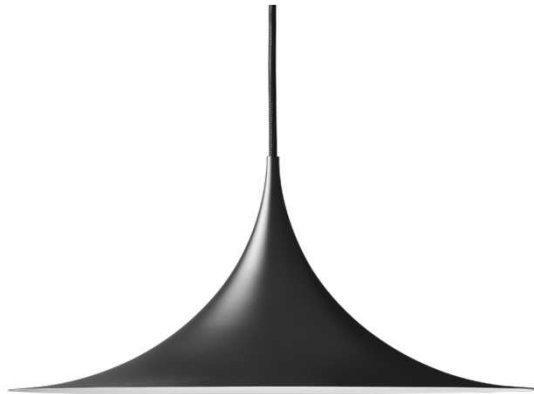

SEMI SM3 // PENDANT LAMP, EU MODEL

Designed by Bonderup & Thorup

PRODUCT

Item no.: 004-0310X
+ style code

DESCRIPTION

Semi is a unique pendant lamp, based on two quarter-circles put together, back-to-back. It's distinctive arch-shaped shade in lacquered, spun aluminium creates a diffused, cone-shaped light, ideal over a dining table or kitchen work surface.

VERSION - SEMI PENDANT Ø60 / SM3

RAL codes are indicative.

- Fabric wire - White:
- Matt white / White inside // RAL 9003 / RAL 9003 // Gloss level 20 / Gloss level 20
- Fabric wire - Black:
- Matt black / White inside // RAL 9005 / RAL 9003 // Gloss level 20 / Gloss level 20
- Glossy orange / White inside // RAL xxxx / RAL 9003 // Gloss level 80 / Gloss level 20
- Glossy blue-grey / White inside // RAL 160 60 05 / RAL 9003 // Gloss level 80 / Gloss level 20
- Glossy anthracite grey / White inside // RAL 7016 / RAL 9003 // Gloss level 80 / Gloss level 20

PENDANT VERSION

Order item - look for part number in the pricelist.

Series contains the following:

SM1, SM2, SM3

COLOURS

// Matt black

// Matt white

// Glossy orange

// Glossy blue-grey

// Glossy anthracite grey

FACTS

MEASUREMENT - L X W X H MM

Lamp rosette height: 57 mm
Lamp rosette diameter: 114 mm
Shade height: 300 mm
Shade diameter: Ø600mm
Cable length, exposed: APP. 2200 mm
Cable length, total: APP. 2500 mm