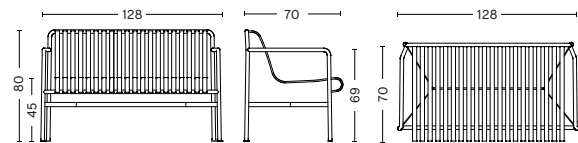

PALISSADE ARMCHAIR

- / WIDTH 51 cm / 20.08"
- / DEPTH 56 cm / 22.05"
- / HEIGHT 80 cm / 31.49"
- / SEAT HEIGHT 45 cm / 17.71"
- / SEAT DEPTH 41 cm / 16.41"

PALISSADE BENCH

- / WIDTH 120 cm / 47.24"
- / DEPTH 42 cm / 16.54"
- / HEIGHT 45 cm / 17.71"

PALISSADE DINING BENCH

- / WIDTH 128 cm / 50.39"
- / DEPTH 70 cm / 27.56"
- / HEIGHT 80 cm / 31.49"
- / SEAT HEIGHT 45 cm / 17.71"

PALISSADE OTTOMAN

- / WIDTH 65 cm / 25.59"
- / DEPTH 60 cm / 23.62"
- / HEIGHT 37 cm / 14.56"