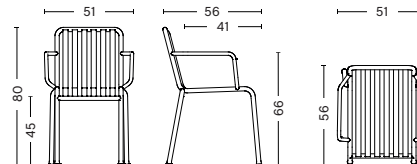

PALISSADE LOUNGE CHAIR HIGH

- / WIDTH 73 cm / 28.74"
- / DEPTH 92 cm / 36.22"
- / HEIGHT 88 cm / 34.65"
- / SEAT HEIGHT 38 cm / 14.96"
- / SEAT DEPTH 49 cm / 19.29"

PALISSADE BAR STOOL

- / WIDTH 38 cm / 14.96"
- / DEPTH 45 cm / 17.72"
- / HEIGHT 78 cm / 30.71"

PALISSADE DINNING ARMCHAIR

- / WIDTH 63 cm / 24.80"
- / DEPTH 66 cm / 25.98"
- / HEIGHT 80 cm / 31.49"
- / SEAT HEIGHT 45 cm / 17.71"
- / SEAT DEPTH 44 cm / 17.32"

PALISSADE CHAIR

- / WIDTH 47 cm / 18.50"
- / DEPTH 56 cm / 22.05"
- / HEIGHT 80 cm / 31.49"
- / SEAT HEIGHT 45 cm / 17.71"
- / SEAT DEPTH 41 cm / 16.41"

PALISSADE ARMCHAIR

- / WIDTH 51 cm / 20.08"
- / DEPTH 56 cm / 22.05"
- / HEIGHT 80 cm / 31.49"
- / SEAT HEIGHT 45 cm / 17.71"
- / SEAT DEPTH 41 cm / 16.41"

PALISSADE BENCH

- / WIDTH 120 cm / 47.24"
- / DEPTH 42 cm / 16.54"
- / HEIGHT 45 cm / 17.71"

PALISSADE DINING BENCH

- / WIDTH 128 cm / 50.39"
- / DEPTH 70 cm / 27.56"
- / HEIGHT 80 cm / 31.49"
- / SEAT HEIGHT 45 cm / 17.71"

PALISSADE OTTOMAN

- / WIDTH 65 cm / 25.59"
- / DEPTH 60 cm / 23.62"
- / HEIGHT 37 cm / 14.56"