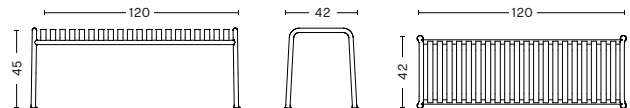

PALISSADE BENCH

- / WIDTH 120 cm / 47.24"
- / DEPTH 42 cm / 16.54"
- / HEIGHT 45 cm / 17.71"