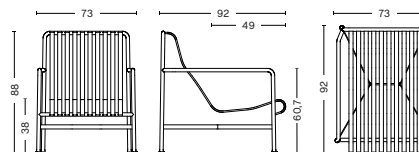

DIMENSIONS

PALISSADE TABLE

- / LENGTH 82,5 cm / 32.48"
- / WIDTH 90 cm / 35.43"
- / HEIGHT 75 cm / 29.53"

PALISSADE TABLE

- / LENGTH 170 cm / 66.93"
- / WIDTH 90 cm / 35.43"
- / HEIGHT 75 cm / 29.53"

PALISSADE LOUNGE SOFA

- / WIDTH 139 cm / 54.72"
- / DEPTH 88 cm / 34.65"
- / HEIGHT 70 cm / 27.56"
- / SEAT HEIGHT 38 cm / 14.96"
- / SEAT DEPTH 49 cm / 19.29"

PALISSADE LOUNGE CHAIR LOW

- / WIDTH 73 cm / 28.74"
- / DEPTH 81 cm / 31.89"
- / HEIGHT 70 cm / 27.56"
- / SEAT HEIGHT 38 cm / 14.96"
- / SEAT DEPTH 49 cm / 19.29"

PALISSADE LOUNGE CHAIR HIGH

- / WIDTH 73 cm / 28.74"
- / DEPTH 92 cm / 36.22"
- / HEIGHT 88 cm / 34.65"
- / SEAT HEIGHT 38 cm / 14.96"
- / SEAT DEPTH 49 cm / 19.29"

PALISSADE BAR STOOL

- / WIDTH 38 cm / 14.96"
- / DEPTH 45 cm / 17.72"
- / HEIGHT 78 cm / 30.71"

PALISSADE DINNING ARMCHAIR

- / WIDTH 63 cm / 24.80"
- / DEPTH 66 cm / 25.98"
- / HEIGHT 80 cm / 31.49"
- / SEAT HEIGHT 45 cm / 17.71"
- / SEAT DEPTH 44 cm / 17.32"

PALISSADE CHAIR

- / WIDTH 47 cm / 18.50"
- / DEPTH 56 cm / 22.05"
- / HEIGHT 80 cm / 31.49"
- / SEAT HEIGHT 45 cm / 17.71"
- / SEAT DEPTH 41 cm / 16.41"