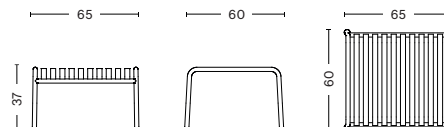

PALISSADE OTTOMAN

- / WIDTH 65 cm / 25.59"
- / DEPTH 60 cm / 23.62"
- / HEIGHT 37 cm / 14.56"