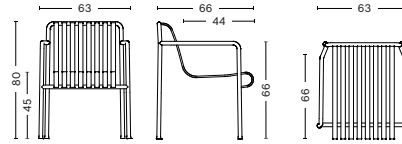

- / WIDTH 139 cm / 54.72"
- / DEPTH 88 cm / 34.65"
- / HEIGHT 70 cm / 27.56"
- / SEAT HEIGHT 38 cm / 14.96"
- / SEAT DEPTH 49 cm / 19.29"

PALISSADE LOUNGE CHAIR LOW

- / WIDTH 73 cm / 28.74"
- / DEPTH 81 cm / 31.89"
- / HEIGHT 70 cm / 27.56"
- / SEAT HEIGHT 38 cm / 14.96"
- / SEAT DEPTH 49 cm / 19.29"

PALISSADE LOUNGE CHAIR HIGH

- / WIDTH 73 cm / 28.74"
- / DEPTH 92 cm / 36.22"
- / HEIGHT 88 cm / 34.65"
- / SEAT HEIGHT 38 cm / 14.96"
- / SEAT DEPTH 49 cm / 19.29"

PALISSADE BAR STOOL

- / WIDTH 38 cm / 14.96"
- / DEPTH 45 cm / 17.72"
- / HEIGHT 78 cm / 30.71"

PALISSADE DINNING ARMCHAIR

- / WIDTH 63 cm / 24.80"
- / DEPTH 66 cm / 25.98"
- / HEIGHT 80 cm / 31.49"
- / SEAT HEIGHT 45 cm / 17.71"
- / SEAT DEPTH 44 cm / 17.32"

PALISSADE CHAIR

- / WIDTH 47 cm / 18.50"
- / DEPTH 56 cm / 22.05"
- / HEIGHT 80 cm / 31.49"
- / SEAT HEIGHT 45 cm / 17.71"
- / SEAT DEPTH 41 cm / 16.41"