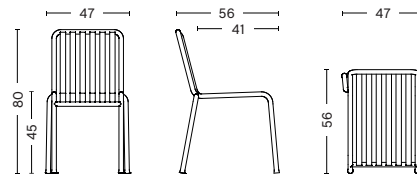

DIMENSIONS

PALISSADE TABLE

- / LENGTH 82,5 cm / 32.48"
- / WIDTH 90 cm / 35.43"
- / HEIGHT 75 cm / 29.53"

PALISSADE TABLE

- / LENGTH 170 cm / 66.93"
- / WIDTH 90 cm / 35.43"
- / HEIGHT 75 cm / 29.53"

PALISSADE LOUNGE SOFA

- / WIDTH 139 cm / 54.72"
- / DEPTH 88 cm / 34.65"
- / HEIGHT 70 cm / 27.56"
- / SEAT HEIGHT 38 cm / 14.96"
- / SEAT DEPTH 49 cm / 19.29"

PALISSADE LOUNGE CHAIR LOW

- / WIDTH 73 cm / 28.74"
- / DEPTH 81 cm / 31.89"
- / HEIGHT 70 cm / 27.56"
- / SEAT HEIGHT 38 cm / 14.96"
- / SEAT DEPTH 49 cm / 19.29"

PALISSADE LOUNGE CHAIR HIGH

- / WIDTH 73 cm / 28.74"
- / DEPTH 92 cm / 36.22"
- / HEIGHT 88 cm / 34.65"
- / SEAT HEIGHT 38 cm / 14.96"
- / SEAT DEPTH 49 cm / 19.29"

PALISSADE BAR STOOL

- / WIDTH 38 cm / 14.96"
- / DEPTH 45 cm / 17.72"
- / HEIGHT 78 cm / 30.71"

PALISSADE DINNING ARMCHAIR

- / WIDTH 63 cm / 24.80"
- / DEPTH 66 cm / 25.98"
- / HEIGHT 80 cm / 31.49"
- / SEAT HEIGHT 45 cm / 17.71"
- / SEAT DEPTH 44 cm / 17.32"

PALISSADE CHAIR

- / WIDTH 47 cm / 18.50"
- / DEPTH 56 cm / 22.05"
- / HEIGHT 80 cm / 31.49"
- / SEAT HEIGHT 45 cm / 17.71"
- / SEAT DEPTH 41 cm / 16.41"