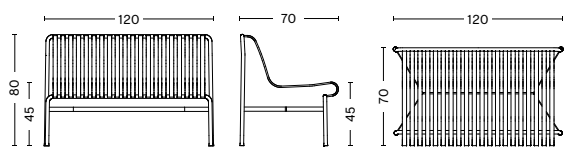

PALISSADE DINING BENCH W/O ARMREST

WIDTH / 120 cm / 47.24"
DEPTH / 70 cm / 27.56"
HEIGHT / 80 cm / 31.49"
SEAT HEIGHT / 45 cm / 17.71"