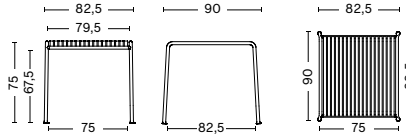

## DOWNLOADS

Packshots and lifestyle photos, 2D / 3D files, care and maintenance instructions, test certificates, product fact sheets, and product presentations are available in our Image Bank at hay.com.

[Link to downloads.](#)

**DIMENSIONS**

**PALISSADE TABLE**

LENGTH / 82,5 cm / 32.48"  
 WIDTH / 90 cm / 35.43"  
 HEIGHT / 75 cm / 29.53"

**PALISSADE TABLE**

LENGTH / 170 cm / 66.93"  
 WIDTH / 90 cm / 35.43"  
 HEIGHT / 75 cm / 29.53"