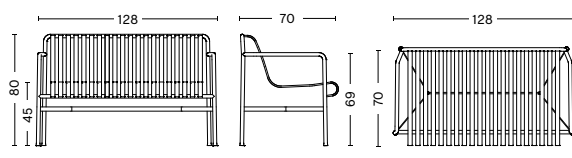

PALISSADE DINING BENCH

WIDTH / 128 cm / 50.39"
DEPTH / 70 cm / 27.56"
HEIGHT / 80 cm / 31.50"
SEAT HEIGHT / 45 cm / 17.72"