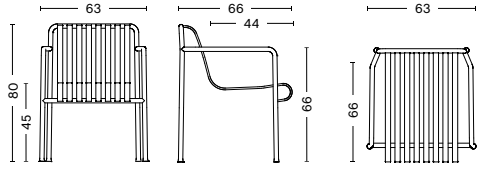

PALISSADE DINNING ARMCHAIR

WIDTH / 63 cm / 24.80"
DEPTH / 66 cm / 25.98"
HEIGHT / 80 cm / 31.49"
SEAT HEIGHT / 45 cm / 17.71"