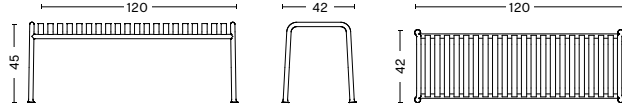

PALISSADE BENCH

WIDTH / 120 cm / 47.24"

DEPTH / 42 cm / 16.53"

HEIGHT / 45 cm / 17.72"