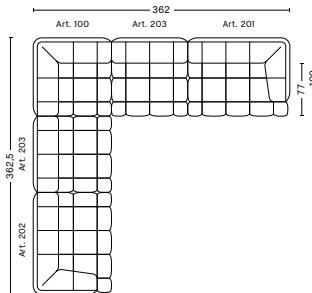

DIMENSIONS

W143,5 x D109 x H72 cm
Seat H41 cm
Seat D77 cm

203 | NARROW | MIDDLE

DIMENSIONS

W105 x D109 x H72 cm
Seat H41 cm
Seat D77 cm

302 | WIDE | LEFT END

DIMENSIONS

W176,5 x D109 x H72 cm
Seat H41 cm
Seat D77 cm

- QUILTON SUGGESTED COMBINATIONS -

COMBINATION 23 | RIGHT

DIMENSIONS

W420 x D143 x H72 cm
 Seat H41 cm
 Seat D77 cm

CORNER COMBINATION 24 | LEFT

DIMENSIONS

W285,5 x D72 x H280 cm
 Seat H41 cm
 Seat D77 cm

CORNER COMBINATION 24 | RIGHT

DIMENSIONS

W285,5 x D72 x H280 cm
 Seat H41 cm
 Seat D77 cm

CORNER COMBINATION 25

DIMENSIONS

W362 x D72 x H254,5 cm
 Seat H41 cm
 Seat D77 cm

CORNER COMBINATION 26

DIMENSIONS

W362 x D72 x H362,5 cm
 Seat H41 cm
 Seat D77 cm

COMBINATION 27

DIMENSIONS

W430,5 x D72 x H109 cm
 Seat H41 cm
 Seat D77 cm

FABRIC GROUPS

1 | Remix, Linara, Random Fade, Mode, Metaphor, Lint, Swarm, Atlas 2 | Steelcut, Steelcut Trio, Melange Nap, Olavi by HAY, Flamiber, Fairway 3 | Divina, Divina Melange, Divina MD, Fiord, Ruskin, Roden, DOT 1682, Re-wool 4 | Hallingdal, Canvas, Lila, Raas, Bolgheri 5 | Sierra, Balder 6 | Sense, Vidar, Nevada, California, Coda