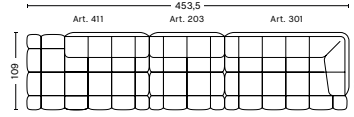

W348,5 x D109 x H72 cm
 Seat H41 cm
 Seat D77 cm

FABRIC GROUPS

1 | Remix, Linara, Random Fade, Mode, Metaphor, Lint, Swarm, Atlas 2 | Steelcut, Steelcut Trio, Melange Nap, Olavi by HAY, Flamiber, Fairway 3 | Divina, Divina Melange, Divina MD, Fiord, Ruskin, Roden, DOT 1682, Re-wool 4 | Hallingdal, Canvas, Lila, Raas, Bolgheri 5 | Sierra, Balder 6 | Sense, Vidar, Nevada, California, Coda

- QUILTON SUGGESTED COMBINATIONS -

COMBINATION 14 | LEFT

DIMENSIONS

W453,5 x D109 x H72 cm
 Seat H41 cm
 Seat D77 cm

COMBINATION 14 | RIGHT

DIMENSIONS

W453,5 x D109 x H72 cm
 Seat H41 cm
 Seat D77 cm

COMBINATION 15 | LEFT

DIMENSIONS

W487,5 x D109 x H72 cm
 Seat H41 cm
 Seat D77 cm

COMBINATION 15 | RIGHT

DIMENSIONS

W487,5 x D109 x H72 cm
 Seat H41 cm
 Seat D77 cm

COMBINATION 16

DIMENSIONS

W357 x D143 x H72 cm
 Seat H41 cm
 Seat D77 cm