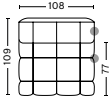

301 | WIDE | RIGHT END

DIMENSIONS

W176,5 x D109 x H72 cm
Seat H41 cm
Seat D77 cm

303 | WIDE | MIDDLE

DIMENSIONS

W139 x D109 x H72 cm
Seat H41 cm
Seat D77 cm

FABRIC GROUPS

1 | Remix, Linara, Random Fade, Mode, Metaphor, Lint, Swarm, Atlas 2 | Steelcut, Steelcut Trio, Melange Nap, Olavi by HAY, Flamiber, Fairway 3 | Divina, Divina Melange, Divina MD, Fiord, Ruskin, Roden, DOT 1682, Re-wool 4 | Hallingdal, Canvas, Lila, Raas, Bolgheri 5 | Sierra, Balder 6 | Sense, Vidar, Nevada, California, Coda

ONLY IN COMBINATION WITH OTHER MODULES

402 | CHAISE LONGUE | LEFT BACKREST

DIMENSIONS

W109 x D143 x H72 cm
 Seat H41 cm
 Seat D77 cm

401 | CHAISE LONGUE | RIGHT BACKREST

DIMENSIONS

W109 x D143 x H72 cm
 Seat H41 cm
 Seat D77 cm

412 | CHAISE LONGUE | LEFT BACKREST

DIMENSIONS

W172 x D109 x H72 cm
 Seat H41 cm
 Seat D77 cm

411 | CHAISE LONGUE | RIGHT BACKREST

DIMENSIONS

W172 x D109 x H72 cm
 Seat H41 cm
 Seat D77 cm

502 | NARROW | LEFT END

DIMENSIONS

W108 x D109 x H72 cm
 Seat H41 cm
 Seat D77 cm

501 | NARROW | RIGHT END

DIMENSIONS

W108 x D109 x H72 cm
 Seat H41 cm
 Seat D77 cm

FABRIC GROUPS

1 | Remix, Linara, Random Fade, Mode, Metaphor, Lint, Swarm, Atlas 2 | Steelcut, Steelcut Trio, Melange Nap, Olavi by HAY, Flamiber, Fairway 3 | Divina, Divina Melange, Divina MD, Fiord, Ruskin, Roden, DOT 1682, Re-wool 4 | Hallingdal, Canvas, Lila, Raas, Bolgheri 5 | Sierra, Balder 6 | Sense, Vidar, Nevada, California, Coda