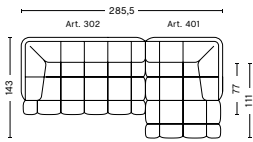

W391,5 x D143 x H72 cm
 Seat H41 cm
 Seat D77 cm

COMBINATION 18 | RIGHT

DIMENSIONS

W391,5 x D143 x H72 cm
 Seat H41 cm
 Seat D77 cm

FABRIC GROUPS

1 | Remix, Linara, Random Fade, Mode, Metaphor, Lint, Swarm, Atlas 2 | Steelcut, Steelcut Trio, Melange Nap, Olavi by HAY, Flamiber, Fairway 3 | Divina, Divina Melange, Divina MD, Fiord, Ruskin, Roden, DOT 1682, Re-wool 4 | Hallingdal, Canvas, Lila, Raas, Bolgheri 5 | Sierra, Balder 6 | Sense, Vidar, Nevada, California, Coda

- QUILTON SUGGESTED COMBINATIONS -

COMBINATION 19 | LEFT

DIMENSIONS

W252,5 x D143 x H72 cm
 Seat H41 cm
 Seat D77 cm

COMBINATION 19 | RIGHT

DIMENSIONS

W252,5 x D143 x H72 cm
 Seat H41 cm
 Seat D77 cm

COMBINATION 20 | LEFT

DIMENSIONS

W285,5 x D143 x H72 cm
 Seat H41 cm
 Seat D77 cm

COMBINATION 20 | RIGHT

DIMENSIONS

W285,5 x D143 x H72 cm
 Seat H41 cm
 Seat D77 cm

COMBINATION 21 | LEFT

DIMENSIONS

W281 x D143 x H72 cm
 Seat H41 cm
 Seat D77 cm