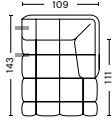

DIMENSIONS

W143,5 x D109 x H72 cm
Seat H41 cm
Seat D77 cm

203 | NARROW | MIDDLE

DIMENSIONS

W105 x D109 x H72 cm
Seat H41 cm
Seat D77 cm

302 | WIDE | LEFT END

DIMENSIONS

W176,5 x D109 x H72 cm
Seat H41 cm
Seat D77 cm

301 | WIDE | RIGHT END

DIMENSIONS

W176,5 x D109 x H72 cm
Seat H41 cm
Seat D77 cm

303 | WIDE | MIDDLE

DIMENSIONS

W139 x D109 x H72 cm
Seat H41 cm
Seat D77 cm

FABRIC GROUPS

1 | Remix, Linara, Random Fade, Mode, Metaphor, Lint, Swarm, Atlas 2 | Steelcut, Steelcut Trio, Melange Nap, Olavi by HAY, Flamiber, Fairway 3 | Divina, Divina Melange, Divina MD, Fiord, Ruskin, Roden, DOT 1682, Re-wool 4 | Hallingdal, Canvas, Lila, Raas, Bolgheri 5 | Sierra, Balder 6 | Sense, Vidar, Nevada, California, Coda

ONLY IN COMBINATION WITH OTHER MODULES

402 | CHAISE LONGUE | LEFT BACKREST

DIMENSIONS

W109 x D143 x H72 cm
 Seat H41 cm
 Seat D77 cm

401 | CHAISE LONGUE | RIGHT BACKREST

DIMENSIONS

W109 x D143 x H72 cm
 Seat H41 cm
 Seat D77 cm

412 | CHAISE LONGUE | LEFT BACKREST

DIMENSIONS

W172 x D109 x H72 cm
 Seat H41 cm
 Seat D77 cm

411 | CHAISE LONGUE | RIGHT BACKREST

DIMENSIONS

W172 x D109 x H72 cm
 Seat H41 cm
 Seat D77 cm

502 | NARROW | LEFT END