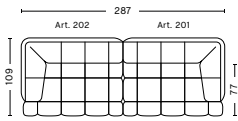

DIMENSIONS

W108 x D109 x H72 cm
 Seat H41 cm
 Seat D77 cm

501 | NARROW | RIGHT END

DIMENSIONS

W108 x D109 x H72 cm
 Seat H41 cm
 Seat D77 cm

FABRIC GROUPS

1 | Remix, Linara, Random Fade, Mode, Metaphor, Lint, Swarm, Atlas 2 | Steelcut, Steelcut Trio, Melange Nap, Olavi by HAY, Flamiber, Fairway 3 | Divina, Divina Melange, Divina MD, Fiord, Ruskin, Roden, DOT 1682, Re-wool 4 | Hallingdal, Canvas, Lila, Raas, Bolgheri 5 | Sierra, Balder 6 | Sense, Vidar, Nevada, California, Coda

602 | WIDE | LEFT END

DIMENSIONS

W142 x D109 x H72 cm
Seat H41 cm
Seat D77 cm

601 | WIDE | RIGHT END

DIMENSIONS

W142 x D109 x H72 cm
Seat H41 cm
Seat D77 cm

FABRIC GROUPS

1 | Remix, Linara, Random Fade, Mode, Metaphor, Lint, Swarm, Atlas 2 | Steelcut, Steelcut Trio, Melange Nap, Olavi by HAY, Flamiber, Fairway 3 | Divina, Divina Melange, Divina MD, Fiord, Ruskin, Roden, DOT 1682, Re-wool 4 | Hallingdal, Canvas, Lila, Raas, Bolgheri 5 | Sierra, Balder 6 | Sense, Vidar, Nevada, California, Coda

- QUILTON SUGGESTED COMBINATIONS -

COMBINATION 1

DIMENSIONS

W287 x D109 x H72 cm
 Seat H41 cm
 Seat D77 cm

COMBINATION 2

DIMENSIONS

W392 x D109 x H72 cm
 Seat H41 cm
 Seat D77 cm

COMBINATION 3

DIMENSIONS

W426 x D109 x H72 cm
 Seat H41 cm
 Seat D77 cm

COMBINATION 4

DIMENSIONS

W353 x D109 x H72 cm
 Seat H41 cm
 Seat D77 cm

COMBINATION 5

DIMENSIONS

W458 x D109 x H72 cm
 Seat H41 cm
 Seat D77 cm