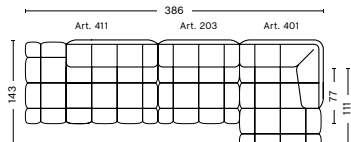

DIMENSIONS

W285,5 x D143 x H72 cm
 Seat H41 cm
 Seat D77 cm

COMBINATION 20 | RIGHT

DIMENSIONS

W285,5 x D143 x H72 cm
 Seat H41 cm
 Seat D77 cm

COMBINATION 21 | LEFT

DIMENSIONS

W281 x D143 x H72 cm
 Seat H41 cm
 Seat D77 cm

COMBINATION 21 | RIGHT

DIMENSIONS

W281 x D143 x H72 cm
 Seat H41 cm
 Seat D77 cm

COMBINATION 22 | LEFT

DIMENSIONS

W386 x D143 x H72 cm
 Seat H41 cm
 Seat D77 cm

COMBINATION 22 | RIGHT

DIMENSIONS

W386 x D143 x H72 cm
 Seat H41 cm
 Seat D77 cm

COMBINATION 23 | LEFT

DIMENSIONS

W420 x D143 x H72 cm
 Seat H41 cm
 Seat D77 cm

FABRIC GROUPS

1 | Remix, Linara, Random Fade, Mode, Metaphor, Lint, Swarm, Atlas 2 | Steelcut, Steelcut Trio, Melange Nap, Olavi by HAY, Flamiber, Fairway 3 | Divina, Divina Melange, Divina MD, Fiord, Ruskin, Roden, DOT 1682, Re-wool 4 | Hallingdal, Canvas, Lila, Raas, Bolgheri 5 | Sierra, Balder 6 | Sense, Vidar, Nevada, California, Coda