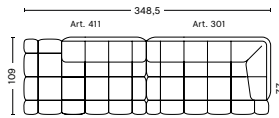

- QUILTON SUGGESTED COMBINATIONS -

COMBINATION 10 | LEFT

DIMENSIONS

W315,5 x D109 x H72 cm
 Seat H41 cm
 Seat D77 cm

COMBINATION 10 | RIGHT

DIMENSIONS

W315,5 x D109 x H72 cm
 Seat H41 cm
 Seat D77 cm

COMBINATION 11 | LEFT

DIMENSIONS

W420,5 x D109 x H72 cm
 Seat H41 cm
 Seat D77 cm

COMBINATION 11 | RIGHT

DIMENSIONS

W420,5 x D109 x H72 cm
 Seat H41 cm
 Seat D77 cm

COMBINATION 12 | LEFT

DIMENSIONS

W454,5 x D109 x H72 cm
 Seat H41 cm
 Seat D77 cm

COMBINATION 12 | RIGHT

DIMENSIONS

W454,5 x D109 x H72 cm
 Seat H41 cm
 Seat D77 cm

COMBINATION 13 | LEFT

DIMENSIONS

W348,5 x D109 x H72 cm
 Seat H41 cm
 Seat D77 cm

COMBINATION 13 | RIGHT

DIMENSIONS

W348,5 x D109 x H72 cm
 Seat H41 cm
 Seat D77 cm

FABRIC GROUPS

1 | Remix, Linara, Random Fade, Mode, Metaphor, Lint, Swarm, Atlas 2 | Steelcut, Steelcut Trio, Melange Nap, Olavi by HAY, Flamiber, Fairway 3 | Divina, Divina Melange, Divina MD, Fiord, Ruskin, Roden, DOT 1682, Re-wool 4 | Hallingdal, Canvas, Lila, Raas, Bolgheri 5 | Sierra, Balder 6 | Sense, Vidar, Nevada, California, Coda