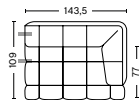

DIMENSIONS

W105 x D105 x H41 cm
Seat H41 cm

CUSHION

DIMENSIONS

W57 x D19 x H49 cm

FABRIC GROUPS

1 | Remix, Linara, Random Fade, Mode, Metaphor, Lint, Swarm, Atlas 2 | Steelcut, Steelcut Trio, Melange Nap, Olavi by HAY, Flamiber, Fairway 3 | Divina, Divina Melange, Divina MD, Fiord, Ruskin, Roden, DOT 1682, Re-wool 4 | Hallingdal, Canvas, Lila, Raas, Bolgheri 5 | Sierra, Balder 6 | Sense, Vidar, Nevada, California, Coda

CONNECTABLE MODULES

100 | CORNER

DIMENSIONS

W109 x D109 x H72 cm
Seat H41 cm
Seat D77 cm

202 | NARROW | LEFT END

DIMENSIONS

W143,5 x D109 x H72 cm
Seat H41 cm
Seat D77 cm

201 | NARROW | RIGHT END

DIMENSIONS

W143,5 x D109 x H72 cm
Seat H41 cm
Seat D77 cm

203 | NARROW | MIDDLE

DIMENSIONS

W105 x D109 x H72 cm
Seat H41 cm
Seat D77 cm

302 | WIDE | LEFT END

DIMENSIONS

W176,5 x D109 x H72 cm
Seat H41 cm
Seat D77 cm

301 | WIDE | RIGHT END

DIMENSIONS

W176,5 x D109 x H72 cm
Seat H41 cm
Seat D77 cm

303 | WIDE | MIDDLE

DIMENSIONS

W139 x D109 x H72 cm
Seat H41 cm
Seat D77 cm

FABRIC GROUPS

1 | Remix, Linara, Random Fade, Mode, Metaphor, Lint, Swarm, Atlas 2 | Steelcut, Steelcut Trio, Melange Nap, Olavi by HAY, Flamiber, Fairway 3 | Divina, Divina Melange, Divina MD, Fiord, Ruskin, Roden, DOT 1682, Re-wool 4 | Hallingdal, Canvas, Lila, Raas, Bolgheri 5 | Sierra, Balder 6 | Sense, Vidar, Nevada, California, Coda