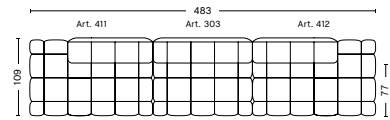

- QUILTON SUGGESTED COMBINATIONS -

COMBINATION 1

DIMENSIONS

W287 x D109 x H72 cm
 Seat H41 cm
 Seat D77 cm

COMBINATION 2

DIMENSIONS

W392 x D109 x H72 cm
 Seat H41 cm
 Seat D77 cm

COMBINATION 3

DIMENSIONS

W426 x D109 x H72 cm
 Seat H41 cm
 Seat D77 cm

COMBINATION 4

DIMENSIONS

W353 x D109 x H72 cm
 Seat H41 cm
 Seat D77 cm

COMBINATION 5

DIMENSIONS

W458 x D109 x H72 cm
 Seat H41 cm
 Seat D77 cm

COMBINATION 6

DIMENSIONS

W492 x D109 x H72 cm
 Seat H41 cm
 Seat D77 cm

COMBINATION 7

DIMENSIONS

W344 x D109 x H72 cm
 Seat H41 cm
 Seat D77 cm

COMBINATION 8

DIMENSIONS

W449 x D109 x H72 cm
 Seat H41 cm
 Seat D77 cm

COMBINATION 9

DIMENSIONS

W483 x D109 x H72 cm
 Seat H41 cm
 Seat D77 cm

FABRIC GROUPS

1 | Remix, Linara, Random Fade, Mode, Metaphor, Lint, Swarm, Atlas 2 | Steelcut, Steelcut Trio, Melange Nap, Olavi by HAY, Flamiber, Fairway 3 | Divina, Divina Melange, Divina MD, Fiord, Ruskin, Roden, DOT 1682, Re-wool 4 | Hallingdal, Canvas, Lila, Raas, Bolgheri 5 | Sierra, Balder 6 | Sense, Vidar, Nevada, California, Coda