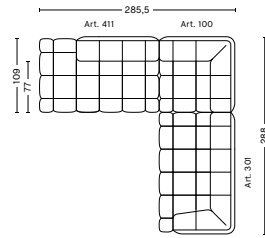

DIMENSIONS

W143,5 x D109 x H72 cm
Seat H41 cm
Seat D77 cm

203 | NARROW | MIDDLE

DIMENSIONS

W105 x D109 x H72 cm
Seat H41 cm
Seat D77 cm

302 | WIDE | LEFT END

DIMENSIONS

W176,5 x D109 x H72 cm
Seat H41 cm
Seat D77 cm

W386 x D143 x H72 cm
 Seat H41 cm
 Seat D77 cm

COMBINATION 23 | LEFT

DIMENSIONS

W420 x D143 x H72 cm
 Seat H41 cm
 Seat D77 cm

FABRIC GROUPS

1 | Remix, Linara, Random Fade, Mode, Metaphor, Lint, Swarm, Atlas 2 | Steelcut, Steelcut Trio, Melange Nap, Olavi by HAY, Flamiber, Fairway 3 | Divina, Divina Melange, Divina MD, Fiord, Ruskin, Roden, DOT 1682, Re-wool 4 | Hallingdal, Canvas, Lila, Raas, Bolgheri 5 | Sierra, Balder 6 | Sense, Vidar, Nevada, California, Coda

- QUILTON SUGGESTED COMBINATIONS -

COMBINATION 23 | RIGHT

DIMENSIONS

W420 x D143 x H72 cm
 Seat H41 cm
 Seat D77 cm

CORNER COMBINATION 24 | LEFT

DIMENSIONS

W285,5 x D72 x H280 cm
 Seat H41 cm
 Seat D77 cm

CORNER COMBINATION 24 | RIGHT

DIMENSIONS

W285,5 x D72 x H280 cm
 Seat H41 cm
 Seat D77 cm

CORNER COMBINATION 25

DIMENSIONS

W362 x D72 x H254,5 cm
 Seat H41 cm
 Seat D77 cm

CORNER COMBINATION 26

DIMENSIONS

W362 x D72 x H362,5 cm
 Seat H41 cm
 Seat D77 cm