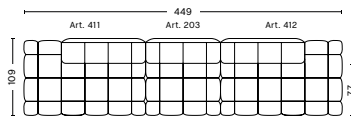

- QUILTON SUGGESTED COMBINATIONS -

COMBINATION 1

DIMENSIONS

W287 x D109 x H72 cm
 Seat H41 cm
 Seat D77 cm

COMBINATION 2

DIMENSIONS

W392 x D109 x H72 cm
 Seat H41 cm
 Seat D77 cm

COMBINATION 3

DIMENSIONS

W426 x D109 x H72 cm
 Seat H41 cm
 Seat D77 cm

COMBINATION 4

DIMENSIONS

W353 x D109 x H72 cm
 Seat H41 cm
 Seat D77 cm

COMBINATION 5

DIMENSIONS

W458 x D109 x H72 cm
 Seat H41 cm
 Seat D77 cm

COMBINATION 6

DIMENSIONS

W492 x D109 x H72 cm
 Seat H41 cm
 Seat D77 cm

COMBINATION 7

DIMENSIONS

W344 x D109 x H72 cm
 Seat H41 cm
 Seat D77 cm

COMBINATION 8

DIMENSIONS

W449 x D109 x H72 cm
 Seat H41 cm
 Seat D77 cm

COMBINATION 9

DIMENSIONS

W483 x D109 x H72 cm
 Seat H41 cm
 Seat D77 cm

FABRIC GROUPS

1 | Remix, Linara, Random Fade, Mode, Metaphor, Lint, Swarm, Atlas 2 | Steelcut, Steelcut Trio, Melange Nap, Olavi by HAY, Flamiber, Fairway 3 | Divina, Divina Melange, Divina MD, Fiord, Ruskin, Roden, DOT 1682, Re-wool 4 | Hallingdal, Canvas, Lila, Raas, Bolgheri 5 | Sierra, Balder 6 | Sense, Vidar, Nevada, California, Coda