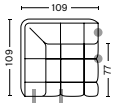

W248 x D109 x H72 cm
Seat H41 cm
Seat D77 cm

203FS | NARROW

DIMENSIONS

W111 x D109 x H72 cm
Seat H41 cm
Seat D77 cm

303FS | WIDE

DIMENSIONS

W145 x D109 x H72 cm
Seat H41 cm
Seat D77 cm

OTTOMAN 05

DIMENSIONS

W105 x D105 x H41 cm
Seat H41 cm

CUSHION

DIMENSIONS

W57 x D19 x H49 cm

FABRIC GROUPS

1 | Remix, Linara, Random Fade, Mode, Metaphor, Lint, Swarm, Atlas 2 | Steelcut, Steelcut Trio, Melange Nap, Olavi by HAY, Flamiber, Fairway 3 | Divina, Divina Melange, Divina MD, Fiord, Ruskin, Roden, DOT 1682, Re-wool 4 | Hallingdal, Canvas, Lila, Raas, Bolgheri 5 | Sierra, Balder 6 | Sense, Vidar, Nevada, California, Coda

CONNECTABLE MODULES

100 | CORNER

DIMENSIONS

W109 x D109 x H72 cm
Seat H41 cm
Seat D77 cm

202 | NARROW | LEFT END

DIMENSIONS

W143,5 x D109 x H72 cm
Seat H41 cm
Seat D77 cm

201 | NARROW | RIGHT END

DIMENSIONS

W143,5 x D109 x H72 cm
Seat H41 cm
Seat D77 cm

203 | NARROW | MIDDLE

DIMENSIONS

W105 x D109 x H72 cm
Seat H41 cm
Seat D77 cm

302 | WIDE | LEFT END

DIMENSIONS

W176,5 x D109 x H72 cm
Seat H41 cm
Seat D77 cm