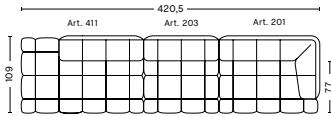

COMBINATION 6

DIMENSIONS

W492 x D109 x H72 cm
 Seat H41 cm
 Seat D77 cm

COMBINATION 7

DIMENSIONS

W344 x D109 x H72 cm
 Seat H41 cm
 Seat D77 cm

COMBINATION 8

DIMENSIONS

W449 x D109 x H72 cm
 Seat H41 cm
 Seat D77 cm

COMBINATION 9

DIMENSIONS

W483 x D109 x H72 cm
 Seat H41 cm
 Seat D77 cm

FABRIC GROUPS

1 | Remix, Linara, Random Fade, Mode, Metaphor, Lint, Swarm, Atlas 2 | Steelcut, Steelcut Trio, Melange Nap, Olavi by HAY, Flamiber, Fairway 3 | Divina, Divina Melange, Divina MD, Fiord, Ruskin, Roden, DOT 1682, Re-wool 4 | Hallingdal, Canvas, Lila, Raas, Bolgheri 5 | Sierra, Balder 6 | Sense, Vidar, Nevada, California, Coda

- QUILTON SUGGESTED COMBINATIONS -

COMBINATION 10 | LEFT

DIMENSIONS

W315,5 x D109 x H72 cm
 Seat H41 cm
 Seat D77 cm

COMBINATION 10 | RIGHT

DIMENSIONS

W315,5 x D109 x H72 cm
 Seat H41 cm
 Seat D77 cm

COMBINATION 11 | LEFT

DIMENSIONS

W420,5 x D109 x H72 cm
 Seat H41 cm
 Seat D77 cm

COMBINATION 11 | RIGHT

DIMENSIONS

W420,5 x D109 x H72 cm
 Seat H41 cm
 Seat D77 cm

COMBINATION 12 | LEFT

DIMENSIONS

W454,5 x D109 x H72 cm
 Seat H41 cm
 Seat D77 cm