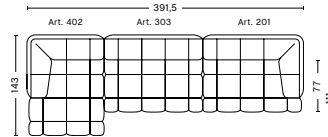

- QUILTON SUGGESTED COMBINATIONS -

COMBINATION 14 | LEFT

DIMENSIONS

W453,5 x D109 x H72 cm
 Seat H41 cm
 Seat D77 cm

COMBINATION 14 | RIGHT

DIMENSIONS

W453,5 x D109 x H72 cm
 Seat H41 cm
 Seat D77 cm

COMBINATION 15 | LEFT

DIMENSIONS

W487,5 x D109 x H72 cm
 Seat H41 cm
 Seat D77 cm

COMBINATION 15 | RIGHT

DIMENSIONS

W487,5 x D109 x H72 cm
 Seat H41 cm
 Seat D77 cm

COMBINATION 16

DIMENSIONS

W357 x D143 x H72 cm
 Seat H41 cm
 Seat D77 cm

COMBINATION 17 | LEFT

DIMENSIONS

W357,5 x D143 x H72 cm
 Seat H41 cm
 Seat D77 cm

COMBINATION 17 | RIGHT

DIMENSIONS

W357,5 x D143 x H72 cm
 Seat H41 cm
 Seat D77 cm

COMBINATION 18 | LEFT

DIMENSIONS

W391,5 x D143 x H72 cm
 Seat H41 cm
 Seat D77 cm

COMBINATION 18 | RIGHT

DIMENSIONS

W391,5 x D143 x H72 cm
 Seat H41 cm
 Seat D77 cm

FABRIC GROUPS

1 | Remix, Linara, Random Fade, Mode, Metaphor, Lint, Swarm, Atlas 2 | Steelcut, Steelcut Trio, Melange Nap, Olavi by HAY, Flamiber, Fairway 3 | Divina, Divina Melange, Divina MD, Fiord, Ruskin, Roden, DOT 1682, Re-wool 4 | Hallingdal, Canvas, Lila, Raas, Bolgheri 5 | Sierra, Balder 6 | Sense, Vidar, Nevada, California, Coda