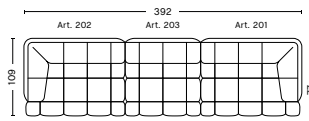

DIMENSIONS

W108 x D109 x H72 cm
 Seat H41 cm
 Seat D77 cm

501 | NARROW | RIGHT END

DIMENSIONS

W108 x D109 x H72 cm
 Seat H41 cm
 Seat D77 cm

FABRIC GROUPS

1 | Remix, Linara, Random Fade, Mode, Metaphor, Lint, Swarm, Atlas 2 | Steelcut, Steelcut Trio, Melange Nap, Olavi by HAY, Flamiber, Fairway 3 | Divina, Divina Melange, Divina MD, Fiord, Ruskin, Roden, DOT 1682, Re-wool 4 | Hallingdal, Canvas, Lila, Raas, Bolgheri 5 | Sierra, Balder 6 | Sense, Vidar, Nevada, California, Coda

602 | WIDE | LEFT END

DIMENSIONS

W142 x D109 x H72 cm
Seat H41 cm
Seat D77 cm

601 | WIDE | RIGHT END

DIMENSIONS

W142 x D109 x H72 cm
Seat H41 cm
Seat D77 cm

FABRIC GROUPS

1 | Remix, Linara, Random Fade, Mode, Metaphor, Lint, Swarm, Atlas 2 | Steelcut, Steelcut Trio, Melange Nap, Olavi by HAY, Flamiber, Fairway 3 | Divina, Divina Melange, Divina MD, Fiord, Ruskin, Roden, DOT 1682, Re-wool 4 | Hallingdal, Canvas, Lila, Raas, Bolgheri 5 | Sierra, Balder 6 | Sense, Vidar, Nevada, California, Coda

- QUILTON SUGGESTED COMBINATIONS -

COMBINATION 1

DIMENSIONS

W287 x D109 x H72 cm
 Seat H41 cm
 Seat D77 cm

COMBINATION 2

DIMENSIONS

W392 x D109 x H72 cm
 Seat H41 cm
 Seat D77 cm

COMBINATION 3

DIMENSIONS

W426 x D109 x H72 cm
 Seat H41 cm
 Seat D77 cm

COMBINATION 4

DIMENSIONS

W353 x D109 x H72 cm
 Seat H41 cm
 Seat D77 cm

COMBINATION 5

DIMENSIONS

W458 x D109 x H72 cm
 Seat H41 cm
 Seat D77 cm