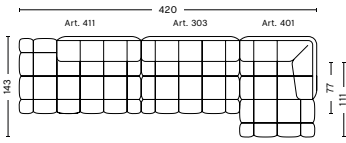

W386 x D143 x H72 cm
 Seat H41 cm
 Seat D77 cm

COMBINATION 23 | LEFT

DIMENSIONS

W420 x D143 x H72 cm
 Seat H41 cm
 Seat D77 cm

FABRIC GROUPS

1 | Remix, Linara, Random Fade, Mode, Metaphor, Lint, Swarm, Atlas 2 | Steelcut, Steelcut Trio, Melange Nap, Olavi by HAY, Flamiber, Fairway 3 | Divina, Divina Melange, Divina MD, Fiord, Ruskin, Roden, DOT 1682, Re-wool 4 | Hallingdal, Canvas, Lila, Raas, Bolgheri 5 | Sierra, Balder 6 | Sense, Vidar, Nevada, California, Coda

- QUILTON SUGGESTED COMBINATIONS -

COMBINATION 23 | RIGHT

DIMENSIONS

W420 x D143 x H72 cm
 Seat H41 cm
 Seat D77 cm

CORNER COMBINATION 24 | LEFT

DIMENSIONS

W285,5 x D72 x H280 cm
 Seat H41 cm
 Seat D77 cm

CORNER COMBINATION 24 | RIGHT