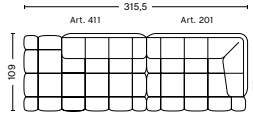

DIMENSIONS

W426 x D109 x H72 cm
 Seat H41 cm
 Seat D77 cm

COMBINATION 4

DIMENSIONS

W353 x D109 x H72 cm
 Seat H41 cm
 Seat D77 cm

COMBINATION 5

DIMENSIONS

W458 x D109 x H72 cm
 Seat H41 cm
 Seat D77 cm

W449 x D109 x H72 cm
 Seat H41 cm
 Seat D77 cm

COMBINATION 9

DIMENSIONS

W483 x D109 x H72 cm
 Seat H41 cm
 Seat D77 cm

FABRIC GROUPS

1 | Remix, Linara, Random Fade, Mode, Metaphor, Lint, Swarm, Atlas 2 | Steelcut, Steelcut Trio, Melange Nap, Olavi by HAY, Flamiber, Fairway 3 | Divina, Divina Melange, Divina MD, Fiord, Ruskin, Roden, DOT 1682, Re-wool 4 | Hallingdal, Canvas, Lila, Raas, Bolgheri 5 | Sierra, Balder 6 | Sense, Vidar, Nevada, California, Coda

- QUILTON SUGGESTED COMBINATIONS -

COMBINATION 10 | LEFT

DIMENSIONS

W315,5 x D109 x H72 cm
 Seat H41 cm
 Seat D77 cm

COMBINATION 10 | RIGHT

DIMENSIONS

W315,5 x D109 x H72 cm
 Seat H41 cm
 Seat D77 cm

COMBINATION 11 | LEFT

DIMENSIONS

W420,5 x D109 x H72 cm
 Seat H41 cm
 Seat D77 cm

COMBINATION 11 | RIGHT

DIMENSIONS

W420,5 x D109 x H72 cm
 Seat H41 cm
 Seat D77 cm

COMBINATION 12 | LEFT

DIMENSIONS

W454,5 x D109 x H72 cm
 Seat H41 cm
 Seat D77 cm