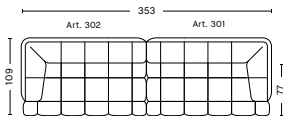

DIMENSIONS

W108 x D109 x H72 cm
 Seat H41 cm
 Seat D77 cm

501 | NARROW | RIGHT END

DIMENSIONS

W108 x D109 x H72 cm
 Seat H41 cm
 Seat D77 cm

FABRIC GROUPS

1 | Remix, Linara, Random Fade, Mode, Metaphor, Lint, Swarm, Atlas 2 | Steelcut, Steelcut Trio, Melange Nap, Olavi by HAY, Flamiber, Fairway 3 | Divina, Divina Melange, Divina MD, Fiord, Ruskin, Roden, DOT 1682, Re-wool 4 | Hallingdal, Canvas, Lila, Raas, Bolgheri 5 | Sierra, Balder 6 | Sense, Vidar, Nevada, California, Coda

602 | WIDE | LEFT END

DIMENSIONS

W142 x D109 x H72 cm
Seat H41 cm
Seat D77 cm

601 | WIDE | RIGHT END

DIMENSIONS

W142 x D109 x H72 cm
Seat H41 cm
Seat D77 cm

FABRIC GROUPS

1 | Remix, Linara, Random Fade, Mode, Metaphor, Lint, Swarm, Atlas 2 | Steelcut, Steelcut Trio, Melange Nap, Olavi by HAY, Flamiber, Fairway 3 | Divina, Divina Melange, Divina MD, Fiord, Ruskin, Roden, DOT 1682, Re-wool 4 | Hallingdal, Canvas, Lila, Raas, Bolgheri 5 | Sierra, Balder 6 | Sense, Vidar, Nevada, California, Coda

- QUILTON SUGGESTED COMBINATIONS -

COMBINATION 1

DIMENSIONS

W287 x D109 x H72 cm
 Seat H41 cm
 Seat D77 cm

COMBINATION 2

DIMENSIONS

W392 x D109 x H72 cm
 Seat H41 cm
 Seat D77 cm

COMBINATION 3

DIMENSIONS

W426 x D109 x H72 cm
 Seat H41 cm
 Seat D77 cm

COMBINATION 4

DIMENSIONS

W353 x D109 x H72 cm
 Seat H41 cm
 Seat D77 cm

COMBINATION 5

DIMENSIONS

W458 x D109 x H72 cm
 Seat H41 cm
 Seat D77 cm