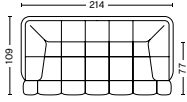

QUILTON

MODULE OVERVIEW

FREESTANDING

2 SEATER

DIMENSIONS

W214 x D109 x H72 cm
Seat H41 cm
Seat D77 cm

3 SEATER

DIMENSIONS

W248 x D109 x H72 cm
Seat H41 cm
Seat D77 cm

203FS | NARROW

DIMENSIONS

W111 x D109 x H72 cm
Seat H41 cm
Seat D77 cm

303FS | WIDE

DIMENSIONS

W145 x D109 x H72 cm
Seat H41 cm
Seat D77 cm

OTTOMAN 05

DIMENSIONS

W105 x D105 x H41 cm
Seat H41 cm

CUSHION

DIMENSIONS

W57 x D19 x H49 cm

FABRIC GROUPS

1 | Remix, Linara, Random Fade, Mode, Metaphor, Lint, Swarm, Atlas 2 | Steelcut, Steelcut Trio, Melange Nap, Olavi by HAY, Flamiber, Fairway 3 | Divina, Divina Melange, Divina MD, Fiord, Ruskin, Roden, DOT 1682, Re-wool 4 | Hallingdal, Canvas, Lila, Raas, Bolgheri 5 | Sierra, Balder 6 | Sense, Vidar, Nevada, California, Coda

DIMENSIONS

W285,5 x D72 x H280 cm
 Seat H41 cm
 Seat D77 cm

CORNER COMBINATION 25

DIMENSIONS

W362 x D72 x H254,5 cm
 Seat H41 cm
 Seat D77 cm

CORNER COMBINATION 26

DIMENSIONS

W362 x D72 x H362,5 cm
 Seat H41 cm
 Seat D77 cm