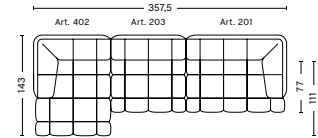

- QUILTON SUGGESTED COMBINATIONS -

COMBINATION 14 | LEFT

DIMENSIONS

W453,5 x D109 x H72 cm
 Seat H41 cm
 Seat D77 cm

COMBINATION 14 | RIGHT

DIMENSIONS

W453,5 x D109 x H72 cm
 Seat H41 cm
 Seat D77 cm

COMBINATION 15 | LEFT

DIMENSIONS

W487,5 x D109 x H72 cm
 Seat H41 cm
 Seat D77 cm

COMBINATION 15 | RIGHT

DIMENSIONS

W487,5 x D109 x H72 cm
 Seat H41 cm
 Seat D77 cm

COMBINATION 16

DIMENSIONS

W357 x D143 x H72 cm
 Seat H41 cm
 Seat D77 cm

COMBINATION 17 | LEFT

DIMENSIONS

W357,5 x D143 x H72 cm
 Seat H41 cm
 Seat D77 cm

COMBINATION 17 | RIGHT

DIMENSIONS

W357,5 x D143 x H72 cm
 Seat H41 cm
 Seat D77 cm

COMBINATION 18 | LEFT

DIMENSIONS

W391,5 x D143 x H72 cm
 Seat H41 cm
 Seat D77 cm

COMBINATION 18 | RIGHT

DIMENSIONS

W391,5 x D143 x H72 cm
 Seat H41 cm
 Seat D77 cm

FABRIC GROUPS

1 | Remix, Linara, Random Fade, Mode, Metaphor, Lint, Swarm, Atlas 2 | Steelcut, Steelcut Trio, Melange Nap, Olavi by HAY, Flamiber, Fairway 3 | Divina, Divina Melange, Divina MD, Fiord, Ruskin, Roden, DOT 1682, Re-wool 4 | Hallingdal, Canvas, Lila, Raas, Bolgheri 5 | Sierra, Balder 6 | Sense, Vidar, Nevada, California, Coda