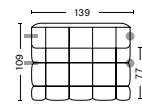

DIMENSIONS

W105 x D105 x H41 cm
Seat H41 cm

CUSHION

DIMENSIONS

W57 x D19 x H49 cm

FABRIC GROUPS

1 | Remix, Linara, Random Fade, Mode, Metaphor, Lint, Swarm, Atlas 2 | Steelcut, Steelcut Trio, Melange Nap, Olavi by HAY, Flamiber, Fairway 3 | Divina, Divina Melange, Divina MD, Fiord, Ruskin, Roden, DOT 1682, Re-wool 4 | Hallingdal, Canvas, Lila, Raas, Bolgheri 5 | Sierra, Balder 6 | Sense, Vidar, Nevada, California, Coda

CONNECTABLE MODULES

100 | CORNER

DIMENSIONS

W109 x D109 x H72 cm
Seat H41 cm
Seat D77 cm

202 | NARROW | LEFT END

DIMENSIONS

W143,5 x D109 x H72 cm
Seat H41 cm
Seat D77 cm

201 | NARROW | RIGHT END

DIMENSIONS

W143,5 x D109 x H72 cm
Seat H41 cm
Seat D77 cm

203 | NARROW | MIDDLE

DIMENSIONS

W105 x D109 x H72 cm
Seat H41 cm
Seat D77 cm

302 | WIDE | LEFT END

DIMENSIONS

W176,5 x D109 x H72 cm
Seat H41 cm
Seat D77 cm

301 | WIDE | RIGHT END

DIMENSIONS

W176,5 x D109 x H72 cm
Seat H41 cm
Seat D77 cm

303 | WIDE | MIDDLE

DIMENSIONS

W139 x D109 x H72 cm
Seat H41 cm
Seat D77 cm

FABRIC GROUPS

1 | Remix, Linara, Random Fade, Mode, Metaphor, Lint, Swarm, Atlas 2 | Steelcut, Steelcut Trio, Melange Nap, Olavi by HAY, Flamiber, Fairway 3 | Divina, Divina Melange, Divina MD, Fiord, Ruskin, Roden, DOT 1682, Re-wool 4 | Hallingdal, Canvas, Lila, Raas, Bolgheri 5 | Sierra, Balder 6 | Sense, Vidar, Nevada, California, Coda