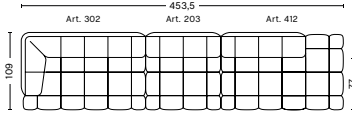

- QUILTON SUGGESTED COMBINATIONS -

COMBINATION 14 | LEFT

DIMENSIONS

W453,5 x D109 x H72 cm
Seat H41 cm
Seat D77 cm