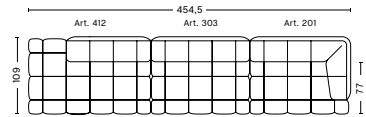

W449 x D109 x H72 cm
 Seat H41 cm
 Seat D77 cm

COMBINATION 9

DIMENSIONS

W483 x D109 x H72 cm
 Seat H41 cm
 Seat D77 cm

FABRIC GROUPS

1 | Remix, Linara, Random Fade, Mode, Metaphor, Lint, Swarm, Atlas 2 | Steelcut, Steelcut Trio, Melange Nap, Olavi by HAY, Flamiber, Fairway 3 | Divina, Divina Melange, Divina MD, Fiord, Ruskin, Roden, DOT 1682, Re-wool 4 | Hallingdal, Canvas, Lila, Raas, Bolgheri 5 | Sierra, Balder 6 | Sense, Vidar, Nevada, California, Coda

- QUILTON SUGGESTED COMBINATIONS -

COMBINATION 10 | LEFT

DIMENSIONS

W315,5 x D109 x H72 cm
 Seat H41 cm
 Seat D77 cm

COMBINATION 10 | RIGHT

DIMENSIONS

W315,5 x D109 x H72 cm
 Seat H41 cm
 Seat D77 cm

COMBINATION 11 | LEFT

DIMENSIONS

W420,5 x D109 x H72 cm
 Seat H41 cm
 Seat D77 cm

COMBINATION 11 | RIGHT

DIMENSIONS

W420,5 x D109 x H72 cm
 Seat H41 cm
 Seat D77 cm

COMBINATION 12 | LEFT

DIMENSIONS

W454,5 x D109 x H72 cm
 Seat H41 cm
 Seat D77 cm

COMBINATION 12 | RIGHT

DIMENSIONS

W454,5 x D109 x H72 cm
 Seat H41 cm
 Seat D77 cm

COMBINATION 13 | LEFT

DIMENSIONS

W348,5 x D109 x H72 cm
 Seat H41 cm
 Seat D77 cm

COMBINATION 13 | RIGHT

DIMENSIONS