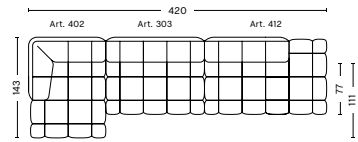

DIMENSIONS

W285,5 x D143 x H72 cm
 Seat H41 cm
 Seat D77 cm

COMBINATION 20 | RIGHT

DIMENSIONS

W285,5 x D143 x H72 cm
 Seat H41 cm
 Seat D77 cm

COMBINATION 21 | LEFT

DIMENSIONS

W281 x D143 x H72 cm
 Seat H41 cm
 Seat D77 cm

COMBINATION 21 | RIGHT

DIMENSIONS

W281 x D143 x H72 cm
 Seat H41 cm
 Seat D77 cm

COMBINATION 22 | LEFT

DIMENSIONS

W386 x D143 x H72 cm
 Seat H41 cm
 Seat D77 cm

COMBINATION 22 | RIGHT

DIMENSIONS

W386 x D143 x H72 cm
 Seat H41 cm
 Seat D77 cm

COMBINATION 23 | LEFT

DIMENSIONS

W420 x D143 x H72 cm
 Seat H41 cm
 Seat D77 cm

FABRIC GROUPS

1 | Remix, Linara, Random Fade, Mode, Metaphor, Lint, Swarm, Atlas 2 | Steelcut, Steelcut Trio, Melange Nap, Olavi by HAY, Flamiber, Fairway 3 | Divina, Divina Melange, Divina MD, Fiord, Ruskin, Roden, DOT 1682, Re-wool 4 | Hallingdal, Canvas, Lila, Raas, Bolgheri 5 | Sierra, Balder 6 | Sense, Vidar, Nevada, California, Coda