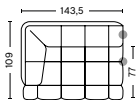

DIMENSIONS

W105 x D105 x H41 cm
Seat H41 cm

CUSHION

DIMENSIONS

W57 x D19 x H49 cm

FABRIC GROUPS

1 | Remix, Linara, Random Fade, Mode, Metaphor, Lint, Swarm, Atlas 2 | Steelcut, Steelcut Trio, Melange Nap, Olavi by HAY, Flamiber, Fairway 3 | Divina, Divina Melange, Divina MD, Fiord, Ruskin, Roden, DOT 1682, Re-wool 4 | Hallingdal, Canvas, Lila, Raas, Bolgheri 5 | Sierra, Balder 6 | Sense, Vidar, Nevada, California, Coda

CONNECTABLE MODULES

100 | CORNER

DIMENSIONS

W109 x D109 x H72 cm
Seat H41 cm
Seat D77 cm

202 | NARROW | LEFT END

DIMENSIONS

W143,5 x D109 x H72 cm
Seat H41 cm
Seat D77 cm

201 | NARROW | RIGHT END

DIMENSIONS

W143,5 x D109 x H72 cm
Seat H41 cm
Seat D77 cm

203 | NARROW | MIDDLE

DIMENSIONS

W105 x D109 x H72 cm
Seat H41 cm
Seat D77 cm

302 | WIDE | LEFT END

DIMENSIONS

W176,5 x D109 x H72 cm
Seat H41 cm
Seat D77 cm

301 | WIDE | RIGHT END

DIMENSIONS

W176,5 x D109 x H72 cm
Seat H41 cm
Seat D77 cm

303 | WIDE | MIDDLE

DIMENSIONS

W139 x D109 x H72 cm
Seat H41 cm
Seat D77 cm

FABRIC GROUPS

1 | Remix, Linara, Random Fade, Mode, Metaphor, Lint, Swarm, Atlas 2 | Steelcut, Steelcut Trio, Melange Nap, Olavi by HAY, Flamiber, Fairway 3 | Divina, Divina Melange, Divina MD, Fiord, Ruskin, Roden, DOT 1682, Re-wool 4 | Hallingdal, Canvas, Lila, Raas, Bolgheri 5 | Sierra, Balder 6 | Sense, Vidar, Nevada, California, Coda