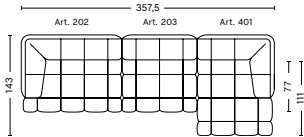

COMBINATION 17 | RIGHT

DIMENSIONS

W357,5 x D143 x H72 cm
Seat H41 cm
Seat D77 cm