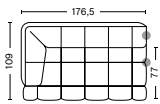

DIMENSIONS

W105 x D105 x H41 cm
Seat H41 cm

CUSHION

DIMENSIONS

W57 x D19 x H49 cm

FABRIC GROUPS

1 | Remix, Linara, Random Fade, Mode, Metaphor, Lint, Swarm, Atlas 2 | Steelcut, Steelcut Trio, Melange Nap, Olavi by HAY, Flamiber, Fairway 3 | Divina, Divina Melange, Divina MD, Fiord, Ruskin, Roden, DOT 1682, Re-wool 4 | Hallingdal, Canvas, Lila, Raas, Bolgheri 5 | Sierra, Balder 6 | Sense, Vidar, Nevada, California, Coda

CONNECTABLE MODULES

100 | CORNER

DIMENSIONS

W109 x D109 x H72 cm
Seat H41 cm
Seat D77 cm

202 | NARROW | LEFT END

DIMENSIONS

W143,5 x D109 x H72 cm
Seat H41 cm
Seat D77 cm

201 | NARROW | RIGHT END

DIMENSIONS

W143,5 x D109 x H72 cm
Seat H41 cm
Seat D77 cm

203 | NARROW | MIDDLE

DIMENSIONS

W105 x D109 x H72 cm
Seat H41 cm
Seat D77 cm

302 | WIDE | LEFT END

DIMENSIONS

W176,5 x D109 x H72 cm
Seat H41 cm
Seat D77 cm

301 | WIDE | RIGHT END

DIMENSIONS

W176,5 x D109 x H72 cm
Seat H41 cm
Seat D77 cm

303 | WIDE | MIDDLE

DIMENSIONS

W139 x D109 x H72 cm
Seat H41 cm
Seat D77 cm

FABRIC GROUPS

1 | Remix, Linara, Random Fade, Mode, Metaphor, Lint, Swarm, Atlas 2 | Steelcut, Steelcut Trio, Melange Nap, Olavi by HAY, Flamiber, Fairway 3 | Divina, Divina Melange, Divina MD, Fiord, Ruskin, Roden, DOT 1682, Re-wool 4 | Hallingdal, Canvas, Lila, Raas, Bolgheri 5 | Sierra, Balder 6 | Sense, Vidar, Nevada, California, Coda