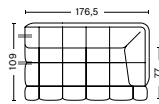

DIMENSIONS

W105 x D105 x H41 cm
Seat H41 cm

CUSHION

DIMENSIONS

W57 x D19 x H49 cm

FABRIC GROUPS

1 | Remix, Linara, Random Fade, Mode, Metaphor, Lint, Swarm, Atlas 2 | Steelcut, Steelcut Trio, Melange Nap, Olavi by HAY, Flamiber, Fairway 3 | Divina, Divina Melange, Divina MD, Fiord, Ruskin, Roden, DOT 1682, Re-wool 4 | Hallingdal, Canvas, Lila, Raas, Bolgheri 5 | Sierra, Balder 6 | Sense, Vidar, Nevada, California, Coda

CONNECTABLE MODULES

100 | CORNER

DIMENSIONS

W109 x D109 x H72 cm
Seat H41 cm
Seat D77 cm

202 | NARROW | LEFT END

DIMENSIONS

W143,5 x D109 x H72 cm
Seat H41 cm
Seat D77 cm

201 | NARROW | RIGHT END

DIMENSIONS

W143,5 x D109 x H72 cm
Seat H41 cm
Seat D77 cm

203 | NARROW | MIDDLE

DIMENSIONS

W105 x D109 x H72 cm
Seat H41 cm
Seat D77 cm

302 | WIDE | LEFT END

DIMENSIONS

W176,5 x D109 x H72 cm
Seat H41 cm
Seat D77 cm

301 | WIDE | RIGHT END

DIMENSIONS

W176,5 x D109 x H72 cm
Seat H41 cm
Seat D77 cm

303 | WIDE | MIDDLE

DIMENSIONS

W139 x D109 x H72 cm
Seat H41 cm
Seat D77 cm

FABRIC GROUPS

1 | Remix, Linara, Random Fade, Mode, Metaphor, Lint, Swarm, Atlas 2 | Steelcut, Steelcut Trio, Melange Nap, Olavi by HAY, Flamiber, Fairway 3 | Divina, Divina Melange, Divina MD, Fiord, Ruskin, Roden, DOT 1682, Re-wool 4 | Hallingdal, Canvas, Lila, Raas, Bolgheri 5 | Sierra, Balder 6 | Sense, Vidar, Nevada, California, Coda