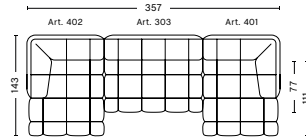

- QUILTON SUGGESTED COMBINATIONS -

COMBINATION 14 | LEFT

DIMENSIONS

W453,5 x D109 x H72 cm
 Seat H41 cm
 Seat D77 cm

COMBINATION 14 | RIGHT

DIMENSIONS

W453,5 x D109 x H72 cm
 Seat H41 cm
 Seat D77 cm

COMBINATION 15 | LEFT

DIMENSIONS

W487,5 x D109 x H72 cm
 Seat H41 cm
 Seat D77 cm

COMBINATION 15 | RIGHT

DIMENSIONS

W487,5 x D109 x H72 cm
 Seat H41 cm
 Seat D77 cm

COMBINATION 16

DIMENSIONS

W357 x D143 x H72 cm
 Seat H41 cm
 Seat D77 cm

COMBINATION 17 | LEFT

DIMENSIONS

W357,5 x D143 x H72 cm
 Seat H41 cm
 Seat D77 cm

COMBINATION 17 | RIGHT

DIMENSIONS

W357,5 x D143 x H72 cm
 Seat H41 cm
 Seat D77 cm

COMBINATION 18 | LEFT

DIMENSIONS

W391,5 x D143 x H72 cm
 Seat H41 cm
 Seat D77 cm

COMBINATION 18 | RIGHT

DIMENSIONS

W391,5 x D143 x H72 cm
 Seat H41 cm
 Seat D77 cm

FABRIC GROUPS

1 | Remix, Linara, Random Fade, Mode, Metaphor, Lint, Swarm, Atlas 2 | Steelcut, Steelcut Trio, Melange Nap, Olavi by HAY, Flamiber, Fairway 3 | Divina, Divina Melange, Divina MD, Fiord, Ruskin, Roden, DOT 1682, Re-wool 4 | Hallingdal, Canvas, Lila, Raas, Bolgheri 5 | Sierra, Balder 6 | Sense, Vidar, Nevada, California, Coda