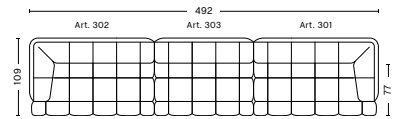

- QUILTON SUGGESTED COMBINATIONS -

COMBINATION 1

DIMENSIONS

W287 x D109 x H72 cm
 Seat H41 cm
 Seat D77 cm

COMBINATION 2

DIMENSIONS

W392 x D109 x H72 cm
 Seat H41 cm
 Seat D77 cm

COMBINATION 3

DIMENSIONS

W426 x D109 x H72 cm
 Seat H41 cm
 Seat D77 cm

COMBINATION 4

DIMENSIONS

W353 x D109 x H72 cm
 Seat H41 cm
 Seat D77 cm

COMBINATION 5

DIMENSIONS

W458 x D109 x H72 cm
 Seat H41 cm
 Seat D77 cm

COMBINATION 6

DIMENSIONS

W492 x D109 x H72 cm
 Seat H41 cm
 Seat D77 cm

COMBINATION 7

DIMENSIONS

W344 x D109 x H72 cm
 Seat H41 cm
 Seat D77 cm

COMBINATION 8

DIMENSIONS

W449 x D109 x H72 cm
 Seat H41 cm
 Seat D77 cm

COMBINATION 9

DIMENSIONS

W483 x D109 x H72 cm
 Seat H41 cm
 Seat D77 cm

FABRIC GROUPS

1 | Remix, Linara, Random Fade, Mode, Metaphor, Lint, Swarm, Atlas 2 | Steelcut, Steelcut Trio, Melange Nap, Olavi by HAY, Flamiber, Fairway 3 | Divina, Divina Melange, Divina MD, Fiord, Ruskin, Roden, DOT 1682, Re-wool 4 | Hallingdal, Canvas, Lila, Raas, Bolgheri 5 | Sierra, Balder 6 | Sense, Vidar, Nevada, California, Coda