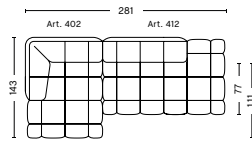

W391,5 x D143 x H72 cm
 Seat H41 cm
 Seat D77 cm

COMBINATION 18 | RIGHT

DIMENSIONS

W391,5 x D143 x H72 cm
 Seat H41 cm
 Seat D77 cm

FABRIC GROUPS

1 | Remix, Linara, Random Fade, Mode, Metaphor, Lint, Swarm, Atlas 2 | Steelcut, Steelcut Trio, Melange Nap, Olavi by HAY, Flamiber, Fairway 3 | Divina, Divina Melange, Divina MD, Fiord, Ruskin, Roden, DOT 1682, Re-wool 4 | Hallingdal, Canvas, Lila, Raas, Bolgheri 5 | Sierra, Balder 6 | Sense, Vidar, Nevada, California, Coda

- QUILTON SUGGESTED COMBINATIONS -

COMBINATION 19 | LEFT

DIMENSIONS

W252,5 x D143 x H72 cm
 Seat H41 cm
 Seat D77 cm

COMBINATION 19 | RIGHT

DIMENSIONS

W252,5 x D143 x H72 cm
 Seat H41 cm
 Seat D77 cm

COMBINATION 20 | LEFT

DIMENSIONS

W285,5 x D143 x H72 cm
 Seat H41 cm
 Seat D77 cm

COMBINATION 20 | RIGHT

DIMENSIONS

W285,5 x D143 x H72 cm
 Seat H41 cm
 Seat D77 cm

COMBINATION 21 | LEFT

DIMENSIONS

W281 x D143 x H72 cm
 Seat H41 cm
 Seat D77 cm