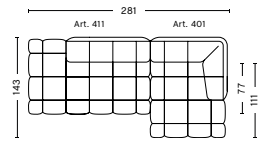

COMBINATION 21 | RIGHT

DIMENSIONS

W281 x D143 x H72 cm
Seat H41 cm
Seat D77 cm