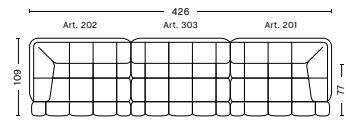

DIMENSIONS

W108 x D109 x H72 cm
 Seat H41 cm
 Seat D77 cm

501 | NARROW | RIGHT END

DIMENSIONS

W108 x D109 x H72 cm
 Seat H41 cm
 Seat D77 cm

FABRIC GROUPS

1 | Remix, Linara, Random Fade, Mode, Metaphor, Lint, Swarm, Atlas 2 | Steelcut, Steelcut Trio, Melange Nap, Olavi by HAY, Flamiber, Fairway 3 | Divina, Divina Melange, Divina MD, Fiord, Ruskin, Roden, DOT 1682, Re-wool 4 | Hallingdal, Canvas, Lila, Raas, Bolgheri 5 | Sierra, Balder 6 | Sense, Vidar, Nevada, California, Coda

602 | WIDE | LEFT END

DIMENSIONS

W142 x D109 x H72 cm
Seat H41 cm
Seat D77 cm

601 | WIDE | RIGHT END

DIMENSIONS

W142 x D109 x H72 cm
Seat H41 cm
Seat D77 cm

FABRIC GROUPS

1 | Remix, Linara, Random Fade, Mode, Metaphor, Lint, Swarm, Atlas 2 | Steelcut, Steelcut Trio, Melange Nap, Olavi by HAY, Flamiber, Fairway 3 | Divina, Divina Melange, Divina MD, Fiord, Ruskin, Roden, DOT 1682, Re-wool 4 | Hallingdal, Canvas, Lila, Raas, Bolgheri 5 | Sierra, Balder 6 | Sense, Vidar, Nevada, California, Coda

- QUILTON SUGGESTED COMBINATIONS -

COMBINATION 1

DIMENSIONS

W287 x D109 x H72 cm
 Seat H41 cm
 Seat D77 cm

COMBINATION 2

DIMENSIONS

W392 x D109 x H72 cm
 Seat H41 cm
 Seat D77 cm

COMBINATION 3

DIMENSIONS

W426 x D109 x H72 cm
 Seat H41 cm
 Seat D77 cm

COMBINATION 4

DIMENSIONS

W353 x D109 x H72 cm
 Seat H41 cm
 Seat D77 cm

COMBINATION 5

DIMENSIONS

W458 x D109 x H72 cm
 Seat H41 cm
 Seat D77 cm