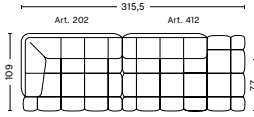

DIMENSIONS

W426 x D109 x H72 cm
 Seat H41 cm
 Seat D77 cm

COMBINATION 4

DIMENSIONS

W353 x D109 x H72 cm
 Seat H41 cm
 Seat D77 cm

COMBINATION 5

DIMENSIONS

W458 x D109 x H72 cm
 Seat H41 cm
 Seat D77 cm

COMBINATION 6

DIMENSIONS

W492 x D109 x H72 cm
 Seat H41 cm
 Seat D77 cm

COMBINATION 7

DIMENSIONS

W344 x D109 x H72 cm
 Seat H41 cm
 Seat D77 cm

COMBINATION 8

DIMENSIONS

W449 x D109 x H72 cm
 Seat H41 cm
 Seat D77 cm

COMBINATION 9

DIMENSIONS

W483 x D109 x H72 cm
 Seat H41 cm
 Seat D77 cm

FABRIC GROUPS

1 | Remix, Linara, Random Fade, Mode, Metaphor, Lint, Swarm, Atlas 2 | Steelcut, Steelcut Trio, Melange Nap, Olavi by HAY, Flamiber, Fairway 3 | Divina, Divina Melange, Divina MD, Fiord, Ruskin, Roden, DOT 1682, Re-wool 4 | Hallingdal, Canvas, Lila, Raas, Bolgheri 5 | Sierra, Balder 6 | Sense, Vidar, Nevada, California, Coda

- QUILTON SUGGESTED COMBINATIONS -

COMBINATION 10 | LEFT

DIMENSIONS

W315,5 x D109 x H72 cm
 Seat H41 cm
 Seat D77 cm

COMBINATION 10 | RIGHT

DIMENSIONS

W315,5 x D109 x H72 cm
 Seat H41 cm
 Seat D77 cm

COMBINATION 11 | LEFT