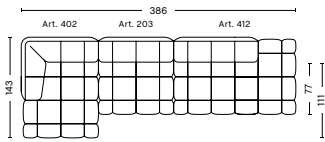

COMBINATION 22 | LEFT

DIMENSIONS

W386 x D143 x H72 cm
Seat H41 cm
Seat D77 cm