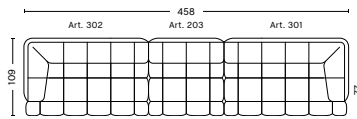

- QUILTON SUGGESTED COMBINATIONS -

COMBINATION 1

DIMENSIONS

W287 x D109 x H72 cm
 Seat H41 cm
 Seat D77 cm

COMBINATION 2

DIMENSIONS

W392 x D109 x H72 cm
 Seat H41 cm
 Seat D77 cm

COMBINATION 3

DIMENSIONS

W426 x D109 x H72 cm
 Seat H41 cm
 Seat D77 cm

COMBINATION 4

DIMENSIONS

W353 x D109 x H72 cm
 Seat H41 cm
 Seat D77 cm

COMBINATION 5

DIMENSIONS

W458 x D109 x H72 cm
 Seat H41 cm
 Seat D77 cm

COMBINATION 6

DIMENSIONS

W492 x D109 x H72 cm
 Seat H41 cm
 Seat D77 cm

COMBINATION 7

DIMENSIONS

W344 x D109 x H72 cm
 Seat H41 cm
 Seat D77 cm

COMBINATION 8

DIMENSIONS

W449 x D109 x H72 cm
 Seat H41 cm
 Seat D77 cm

COMBINATION 9

DIMENSIONS

W483 x D109 x H72 cm
 Seat H41 cm
 Seat D77 cm

FABRIC GROUPS

1 | Remix, Linara, Random Fade, Mode, Metaphor, Lint, Swarm, Atlas 2 | Steelcut, Steelcut Trio, Melange Nap, Olavi by HAY, Flamiber, Fairway 3 | Divina, Divina Melange, Divina MD, Fiord, Ruskin, Roden, DOT 1682, Re-wool 4 | Hallingdal, Canvas, Lila, Raas, Bolgheri 5 | Sierra, Balder 6 | Sense, Vidar, Nevada, California, Coda