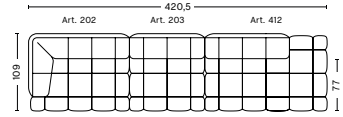

COMBINATION 6

DIMENSIONS

W492 x D109 x H72 cm
 Seat H41 cm
 Seat D77 cm

COMBINATION 7

DIMENSIONS

W344 x D109 x H72 cm
 Seat H41 cm
 Seat D77 cm

COMBINATION 8

DIMENSIONS

W449 x D109 x H72 cm
 Seat H41 cm
 Seat D77 cm

COMBINATION 9

DIMENSIONS

W483 x D109 x H72 cm
 Seat H41 cm
 Seat D77 cm

FABRIC GROUPS

1 | Remix, Linara, Random Fade, Mode, Metaphor, Lint, Swarm, Atlas 2 | Steelcut, Steelcut Trio, Melange Nap, Olavi by HAY, Flamiber, Fairway 3 | Divina, Divina Melange, Divina MD, Fiord, Ruskin, Roden, DOT 1682, Re-wool 4 | Hallingdal, Canvas, Lila, Raas, Bolgheri 5 | Sierra, Balder 6 | Sense, Vidar, Nevada, California, Coda

- QUILTON SUGGESTED COMBINATIONS -

COMBINATION 10 | LEFT

DIMENSIONS

W315,5 x D109 x H72 cm
 Seat H41 cm
 Seat D77 cm

COMBINATION 10 | RIGHT

DIMENSIONS

W315,5 x D109 x H72 cm
 Seat H41 cm
 Seat D77 cm

COMBINATION 11 | LEFT

DIMENSIONS

W420,5 x D109 x H72 cm
 Seat H41 cm
 Seat D77 cm

COMBINATION 11 | RIGHT

DIMENSIONS

W420,5 x D109 x H72 cm
 Seat H41 cm
 Seat D77 cm

COMBINATION 12 | LEFT

DIMENSIONS

W454,5 x D109 x H72 cm
 Seat H41 cm
 Seat D77 cm