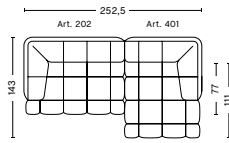

DIMENSIONS

W487,5 x D109 x H72 cm
 Seat H41 cm
 Seat D77 cm

COMBINATION 15 | RIGHT

DIMENSIONS

W487,5 x D109 x H72 cm
 Seat H41 cm
 Seat D77 cm

COMBINATION 16

DIMENSIONS

W357 x D143 x H72 cm
 Seat H41 cm
 Seat D77 cm

W391,5 x D143 x H72 cm
 Seat H41 cm
 Seat D77 cm

COMBINATION 18 | RIGHT

DIMENSIONS

W391,5 x D143 x H72 cm
 Seat H41 cm
 Seat D77 cm

FABRIC GROUPS

1 | Remix, Linara, Random Fade, Mode, Metaphor, Lint, Swarm, Atlas 2 | Steelcut, Steelcut Trio, Melange Nap, Olavi by HAY, Flamiber, Fairway 3 | Divina, Divina Melange, Divina MD, Fiord, Ruskin, Roden, DOT 1682, Re-wool 4 | Hallingdal, Canvas, Lila, Raas, Bolgheri 5 | Sierra, Balder 6 | Sense, Vidar, Nevada, California, Coda

- QUILTON SUGGESTED COMBINATIONS -

COMBINATION 19 | LEFT

DIMENSIONS

W252,5 x D143 x H72 cm
 Seat H41 cm
 Seat D77 cm

COMBINATION 19 | RIGHT

DIMENSIONS

W252,5 x D143 x H72 cm
 Seat H41 cm
 Seat D77 cm

COMBINATION 20 | LEFT

DIMENSIONS

W285,5 x D143 x H72 cm
 Seat H41 cm
 Seat D77 cm

COMBINATION 20 | RIGHT

DIMENSIONS

W285,5 x D143 x H72 cm
 Seat H41 cm
 Seat D77 cm

COMBINATION 21 | LEFT

DIMENSIONS

W281 x D143 x H72 cm
 Seat H41 cm
 Seat D77 cm