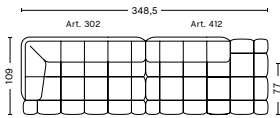

W449 x D109 x H72 cm
 Seat H41 cm
 Seat D77 cm

COMBINATION 9

DIMENSIONS

W483 x D109 x H72 cm
 Seat H41 cm
 Seat D77 cm

FABRIC GROUPS

1 | Remix, Linara, Random Fade, Mode, Metaphor, Lint, Swarm, Atlas 2 | Steelcut, Steelcut Trio, Melange Nap, Olavi by HAY, Flamiber, Fairway 3 | Divina, Divina Melange, Divina MD, Fiord, Ruskin, Roden, DOT 1682, Re-wool 4 | Hallingdal, Canvas, Lila, Raas, Bolgheri 5 | Sierra, Balder 6 | Sense, Vidar, Nevada, California, Coda

- QUILTON SUGGESTED COMBINATIONS -

COMBINATION 10 | LEFT

DIMENSIONS

W315,5 x D109 x H72 cm
 Seat H41 cm
 Seat D77 cm

COMBINATION 10 | RIGHT

DIMENSIONS

W315,5 x D109 x H72 cm
 Seat H41 cm
 Seat D77 cm

COMBINATION 11 | LEFT

DIMENSIONS

W420,5 x D109 x H72 cm
 Seat H41 cm
 Seat D77 cm

COMBINATION 11 | RIGHT

DIMENSIONS

W420,5 x D109 x H72 cm
 Seat H41 cm
 Seat D77 cm

COMBINATION 12 | LEFT

DIMENSIONS

W454,5 x D109 x H72 cm
 Seat H41 cm
 Seat D77 cm

COMBINATION 12 | RIGHT

DIMENSIONS

W454,5 x D109 x H72 cm
 Seat H41 cm
 Seat D77 cm

COMBINATION 13 | LEFT

DIMENSIONS

W348,5 x D109 x H72 cm
 Seat H41 cm
 Seat D77 cm

COMBINATION 13 | RIGHT

DIMENSIONS