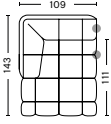

CONNECTABLE MODULES

100 | CORNER

DIMENSIONS

W109 x D109 x H72 cm
Seat H41 cm
Seat D77 cm

202 | NARROW | LEFT END

DIMENSIONS

W143,5 x D109 x H72 cm
Seat H41 cm
Seat D77 cm

201 | NARROW | RIGHT END

DIMENSIONS

W143,5 x D109 x H72 cm
Seat H41 cm
Seat D77 cm

203 | NARROW | MIDDLE

DIMENSIONS

W105 x D109 x H72 cm
Seat H41 cm
Seat D77 cm

302 | WIDE | LEFT END

DIMENSIONS

W176,5 x D109 x H72 cm
Seat H41 cm
Seat D77 cm

301 | WIDE | RIGHT END

DIMENSIONS

W176,5 x D109 x H72 cm
Seat H41 cm
Seat D77 cm

303 | WIDE | MIDDLE

DIMENSIONS

W139 x D109 x H72 cm
Seat H41 cm
Seat D77 cm

FABRIC GROUPS

1 | Remix, Linara, Random Fade, Mode, Metaphor, Lint, Swarm, Atlas 2 | Steelcut, Steelcut Trio, Melange Nap, Olavi by HAY, Flamiber, Fairway 3 | Divina, Divina Melange, Divina MD, Fiord, Ruskin, Roden, DOT 1682, Re-wool 4 | Hallingdal, Canvas, Lila, Raas, Bolgheri 5 | Sierra, Balder 6 | Sense, Vidar, Nevada, California, Coda

ONLY IN COMBINATION WITH OTHER MODULES

402 | CHAISE LONGUE | LEFT BACKREST

DIMENSIONS

W109 x D143 x H72 cm
 Seat H41 cm
 Seat D77 cm

401 | CHAISE LONGUE | RIGHT BACKREST

DIMENSIONS

W109 x D143 x H72 cm
 Seat H41 cm
 Seat D77 cm