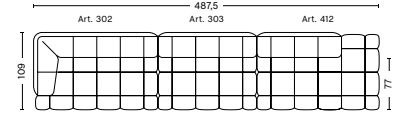

W348,5 x D109 x H72 cm
 Seat H41 cm
 Seat D77 cm

FABRIC GROUPS

1 | Remix, Linara, Random Fade, Mode, Metaphor, Lint, Swarm, Atlas 2 | Steelcut, Steelcut Trio, Melange Nap, Olavi by HAY, Flamiber, Fairway 3 | Divina, Divina Melange, Divina MD, Fiord, Ruskin, Roden, DOT 1682, Re-wool 4 | Hallingdal, Canvas, Lila, Raas, Bolgheri 5 | Sierra, Balder 6 | Sense, Vidar, Nevada, California, Coda

- QUILTON SUGGESTED COMBINATIONS -

COMBINATION 14 | LEFT

DIMENSIONS

W453,5 x D109 x H72 cm
 Seat H41 cm
 Seat D77 cm

COMBINATION 14 | RIGHT

DIMENSIONS

W453,5 x D109 x H72 cm
 Seat H41 cm
 Seat D77 cm

COMBINATION 15 | LEFT

DIMENSIONS

W487,5 x D109 x H72 cm
 Seat H41 cm
 Seat D77 cm

COMBINATION 15 | RIGHT

DIMENSIONS

W487,5 x D109 x H72 cm
 Seat H41 cm
 Seat D77 cm

COMBINATION 16

DIMENSIONS

W357 x D143 x H72 cm
 Seat H41 cm
 Seat D77 cm