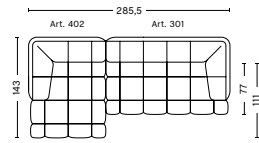

DIMENSIONS

W143,5 x D109 x H72 cm
Seat H41 cm
Seat D77 cm

203 | NARROW | MIDDLE

DIMENSIONS

W105 x D109 x H72 cm
Seat H41 cm
Seat D77 cm

302 | WIDE | LEFT END

DIMENSIONS

W176,5 x D109 x H72 cm
Seat H41 cm
Seat D77 cm

W391,5 x D143 x H72 cm
 Seat H41 cm
 Seat D77 cm

COMBINATION 18 | RIGHT

DIMENSIONS

W391,5 x D143 x H72 cm
 Seat H41 cm
 Seat D77 cm

FABRIC GROUPS

1 | Remix, Linara, Random Fade, Mode, Metaphor, Lint, Swarm, Atlas 2 | Steelcut, Steelcut Trio, Melange Nap, Olavi by HAY, Flamiber, Fairway 3 | Divina, Divina Melange, Divina MD, Fiord, Ruskin, Roden, DOT 1682, Re-wool 4 | Hallingdal, Canvas, Lila, Raas, Bolgheri 5 | Sierra, Balder 6 | Sense, Vidar, Nevada, California, Coda

- QUILTON SUGGESTED COMBINATIONS -

COMBINATION 19 | LEFT

DIMENSIONS

W252,5 x D143 x H72 cm
 Seat H41 cm
 Seat D77 cm

COMBINATION 19 | RIGHT

DIMENSIONS

W252,5 x D143 x H72 cm
 Seat H41 cm
 Seat D77 cm

COMBINATION 20 | LEFT

DIMENSIONS

W285,5 x D143 x H72 cm
 Seat H41 cm
 Seat D77 cm

COMBINATION 20 | RIGHT

DIMENSIONS

W285,5 x D143 x H72 cm
 Seat H41 cm
 Seat D77 cm

COMBINATION 21 | LEFT

DIMENSIONS

W281 x D143 x H72 cm
 Seat H41 cm
 Seat D77 cm