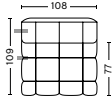

301 | WIDE | RIGHT END

DIMENSIONS

W176,5 x D109 x H72 cm
Seat H41 cm
Seat D77 cm

303 | WIDE | MIDDLE

DIMENSIONS

W139 x D109 x H72 cm
Seat H41 cm
Seat D77 cm

FABRIC GROUPS

1 | Remix, Linara, Random Fade, Mode, Metaphor, Lint, Swarm, Atlas 2 | Steelcut, Steelcut Trio, Melange Nap, Olavi by HAY, Flamiber, Fairway 3 | Divina, Divina Melange, Divina MD, Fiord, Ruskin, Roden, DOT 1682, Re-wool 4 | Hallingdal, Canvas, Lila, Raas, Bolgheri 5 | Sierra, Balder 6 | Sense, Vidar, Nevada, California, Coda

ONLY IN COMBINATION WITH OTHER MODULES

402 | CHAISE LONGUE | LEFT BACKREST

DIMENSIONS

W109 x D143 x H72 cm
 Seat H41 cm
 Seat D77 cm

401 | CHAISE LONGUE | RIGHT BACKREST

DIMENSIONS

W109 x D143 x H72 cm
 Seat H41 cm
 Seat D77 cm

412 | CHAISE LONGUE | LEFT BACKREST

DIMENSIONS

W172 x D109 x H72 cm
 Seat H41 cm
 Seat D77 cm

411 | CHAISE LONGUE | RIGHT BACKREST

DIMENSIONS

W172 x D109 x H72 cm
 Seat H41 cm
 Seat D77 cm

502 | NARROW | LEFT END

DIMENSIONS

W108 x D109 x H72 cm
 Seat H41 cm
 Seat D77 cm

501 | NARROW | RIGHT END

DIMENSIONS

W108 x D109 x H72 cm
 Seat H41 cm
 Seat D77 cm

FABRIC GROUPS

1 | Remix, Linara, Random Fade, Mode, Metaphor, Lint, Swarm, Atlas 2 | Steelcut, Steelcut Trio, Melange Nap, Olavi by HAY, Flamiber, Fairway 3 | Divina, Divina Melange, Divina MD, Fiord, Ruskin, Roden, DOT 1682, Re-wool 4 | Hallingdal, Canvas, Lila, Raas, Bolgheri 5 | Sierra, Balder 6 | Sense, Vidar, Nevada, California, Coda