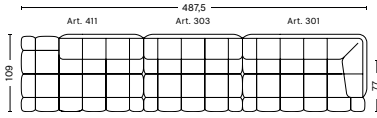

W348,5 x D109 x H72 cm
 Seat H41 cm
 Seat D77 cm

FABRIC GROUPS

1 | Remix, Linara, Random Fade, Mode, Metaphor, Lint, Swarm, Atlas 2 | Steelcut, Steelcut Trio, Melange Nap, Olavi by HAY, Flamiber, Fairway 3 | Divina, Divina Melange, Divina MD, Fiord, Ruskin, Roden, DOT 1682, Re-wool 4 | Hallingdal, Canvas, Lila, Raas, Bolgheri 5 | Sierra, Balder 6 | Sense, Vidar, Nevada, California, Coda

- QUILTON SUGGESTED COMBINATIONS -

COMBINATION 14 | LEFT

DIMENSIONS

W453,5 x D109 x H72 cm
 Seat H41 cm
 Seat D77 cm

COMBINATION 14 | RIGHT

DIMENSIONS

W453,5 x D109 x H72 cm
 Seat H41 cm
 Seat D77 cm

COMBINATION 15 | LEFT

DIMENSIONS

W487,5 x D109 x H72 cm
 Seat H41 cm
 Seat D77 cm

COMBINATION 15 | RIGHT

DIMENSIONS

W487,5 x D109 x H72 cm
 Seat H41 cm
 Seat D77 cm

COMBINATION 16

DIMENSIONS

W357 x D143 x H72 cm
 Seat H41 cm
 Seat D77 cm