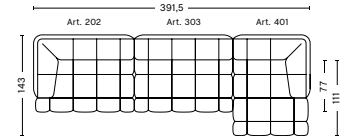

- QUILTON SUGGESTED COMBINATIONS -

COMBINATION 14 | LEFT

DIMENSIONS

W453,5 x D109 x H72 cm
 Seat H41 cm
 Seat D77 cm

COMBINATION 14 | RIGHT

DIMENSIONS

W453,5 x D109 x H72 cm
 Seat H41 cm
 Seat D77 cm

COMBINATION 15 | LEFT

DIMENSIONS

W487,5 x D109 x H72 cm
 Seat H41 cm
 Seat D77 cm

COMBINATION 15 | RIGHT

DIMENSIONS

W487,5 x D109 x H72 cm
 Seat H41 cm
 Seat D77 cm

COMBINATION 16

DIMENSIONS

W357 x D143 x H72 cm
 Seat H41 cm
 Seat D77 cm

COMBINATION 17 | LEFT

DIMENSIONS

W357,5 x D143 x H72 cm
 Seat H41 cm
 Seat D77 cm

COMBINATION 17 | RIGHT

DIMENSIONS

W357,5 x D143 x H72 cm
 Seat H41 cm
 Seat D77 cm

COMBINATION 18 | LEFT

DIMENSIONS

W391,5 x D143 x H72 cm
 Seat H41 cm
 Seat D77 cm

COMBINATION 18 | RIGHT

DIMENSIONS

W391,5 x D143 x H72 cm
 Seat H41 cm
 Seat D77 cm

FABRIC GROUPS

1 | Remix, Linara, Random Fade, Mode, Metaphor, Lint, Swarm, Atlas 2 | Steelcut, Steelcut Trio, Melange Nap, Olavi by HAY, Flamiber, Fairway 3 | Divina, Divina Melange, Divina MD, Fiord, Ruskin, Roden, DOT 1682, Re-wool 4 | Hallingdal, Canvas, Lila, Raas, Bolgheri 5 | Sierra, Balder 6 | Sense, Vidar, Nevada, California, Coda