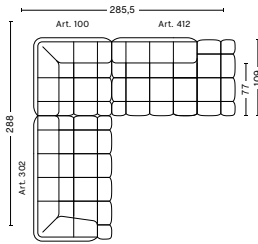

DIMENSIONS

W285,5 x D143 x H72 cm
 Seat H41 cm
 Seat D77 cm

COMBINATION 20 | RIGHT

DIMENSIONS

W285,5 x D143 x H72 cm
 Seat H41 cm
 Seat D77 cm

COMBINATION 21 | LEFT

DIMENSIONS

W281 x D143 x H72 cm
 Seat H41 cm
 Seat D77 cm

W386 x D143 x H72 cm
 Seat H41 cm
 Seat D77 cm

COMBINATION 23 | LEFT

DIMENSIONS

W420 x D143 x H72 cm
 Seat H41 cm
 Seat D77 cm

FABRIC GROUPS

1 | Remix, Linara, Random Fade, Mode, Metaphor, Lint, Swarm, Atlas 2 | Steelcut, Steelcut Trio, Melange Nap, Olavi by HAY, Flamiber, Fairway 3 | Divina, Divina Melange, Divina MD, Fiord, Ruskin, Roden, DOT 1682, Re-wool 4 | Hallingdal, Canvas, Lila, Raas, Bolgheri 5 | Sierra, Balder 6 | Sense, Vidar, Nevada, California, Coda

- QUILTON SUGGESTED COMBINATIONS -

COMBINATION 23 | RIGHT

DIMENSIONS

W420 x D143 x H72 cm
 Seat H41 cm
 Seat D77 cm

CORNER COMBINATION 24 | LEFT

DIMENSIONS

W285,5 x D72 x H280 cm
 Seat H41 cm
 Seat D77 cm

CORNER COMBINATION 24 | RIGHT

DIMENSIONS

W285,5 x D72 x H280 cm
 Seat H41 cm
 Seat D77 cm

CORNER COMBINATION 25

DIMENSIONS

W362 x D72 x H254,5 cm
 Seat H41 cm
 Seat D77 cm

CORNER COMBINATION 26

DIMENSIONS

W362 x D72 x H362,5 cm
 Seat H41 cm
 Seat D77 cm