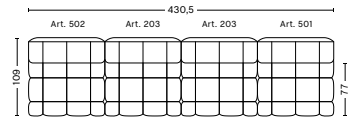

COMBINATION 27

DIMENSIONS

W430,5 x D72 x H109 cm
Seat H41 cm
Seat D77 cm

FABRIC GROUPS

1 | Remix, Linara, Random Fade, Mode, Metaphor, Lint, Swarm, Atlas 2 | Steelcut, Steelcut Trio, Melange Nap, Olavi by HAY, Flamiber, Fairway 3 | Divina, Divina Melange, Divina MD, Fiord, Ruskin, Roden, DOT 1682, Re-wool 4 | Hallingdal, Canvas, Lila, Raas, Bolgheri 5 | Sierra, Balder 6 | Sense, Vidar, Nevada, California, Coda