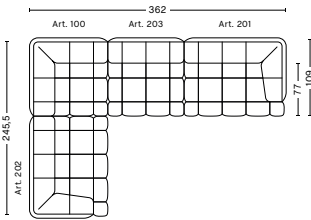

DIMENSIONS

W143,5 x D109 x H72 cm
Seat H41 cm
Seat D77 cm

203 | NARROW | MIDDLE

DIMENSIONS

W105 x D109 x H72 cm
Seat H41 cm
Seat D77 cm

302 | WIDE | LEFT END

DIMENSIONS

W176,5 x D109 x H72 cm
Seat H41 cm
Seat D77 cm

W386 x D143 x H72 cm
 Seat H41 cm
 Seat D77 cm

COMBINATION 23 | LEFT

DIMENSIONS

W420 x D143 x H72 cm
 Seat H41 cm
 Seat D77 cm

FABRIC GROUPS

1 | Remix, Linara, Random Fade, Mode, Metaphor, Lint, Swarm, Atlas 2 | Steelcut, Steelcut Trio, Melange Nap, Olavi by HAY, Flamiber, Fairway 3 | Divina, Divina Melange, Divina MD, Fiord, Ruskin, Roden, DOT 1682, Re-wool 4 | Hallingdal, Canvas, Lila, Raas, Bolgheri 5 | Sierra, Balder 6 | Sense, Vidar, Nevada, California, Coda

- QUILTON SUGGESTED COMBINATIONS -

COMBINATION 23 | RIGHT

DIMENSIONS

W420 x D143 x H72 cm
 Seat H41 cm
 Seat D77 cm

CORNER COMBINATION 24 | LEFT

DIMENSIONS

W285,5 x D72 x H280 cm
 Seat H41 cm
 Seat D77 cm

CORNER COMBINATION 24 | RIGHT

DIMENSIONS

W285,5 x D72 x H280 cm
 Seat H41 cm
 Seat D77 cm

CORNER COMBINATION 25

DIMENSIONS

W362 x D72 x H254,5 cm
 Seat H41 cm
 Seat D77 cm

CORNER COMBINATION 26

DIMENSIONS

W362 x D72 x H362,5 cm
 Seat H41 cm
 Seat D77 cm