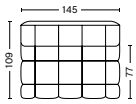

QUILTON

MODULE OVERVIEW

FREESTANDING

2 SEATER

DIMENSIONS

W214 x D109 x H72 cm
Seat H41 cm
Seat D77 cm

3 SEATER

DIMENSIONS

W248 x D109 x H72 cm
Seat H41 cm
Seat D77 cm

203FS | NARROW

DIMENSIONS

W111 x D109 x H72 cm
Seat H41 cm
Seat D77 cm

303FS | WIDE

DIMENSIONS

W145 x D109 x H72 cm
Seat H41 cm
Seat D77 cm

OTTOMAN 05

DIMENSIONS

W105 x D105 x H41 cm
Seat H41 cm

CUSHION

DIMENSIONS

W57 x D19 x H49 cm

FABRIC GROUPS

1 | Remix, Linara, Random Fade, Mode, Metaphor, Lint, Swarm, Atlas 2 | Steelcut, Steelcut Trio, Melange Nap, Olavi by HAY, Flamiber, Fairway 3 | Divina, Divina Melange, Divina MD, Fiord, Ruskin, Roden, DOT 1682, Re-wool 4 | Hallingdal, Canvas, Lila, Raas, Bolgheri 5 | Sierra, Balder 6 | Sense, Vidar, Nevada, California, Coda

DIMENSIONS

W143,5 x D109 x H72 cm
Seat H41 cm
Seat D77 cm

203 | NARROW | MIDDLE

DIMENSIONS

W105 x D109 x H72 cm
Seat H41 cm
Seat D77 cm

302 | WIDE | LEFT END

DIMENSIONS

W176,5 x D109 x H72 cm
Seat H41 cm
Seat D77 cm