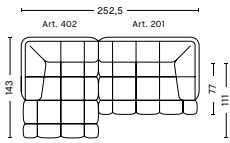

DIMENSIONS

W487,5 x D109 x H72 cm
 Seat H41 cm
 Seat D77 cm

COMBINATION 15 | RIGHT

DIMENSIONS

W487,5 x D109 x H72 cm
 Seat H41 cm
 Seat D77 cm

COMBINATION 16

DIMENSIONS

W357 x D143 x H72 cm
 Seat H41 cm
 Seat D77 cm

COMBINATION 17 | LEFT

DIMENSIONS

W357,5 x D143 x H72 cm
 Seat H41 cm
 Seat D77 cm

COMBINATION 17 | RIGHT

DIMENSIONS

W357,5 x D143 x H72 cm
 Seat H41 cm
 Seat D77 cm

COMBINATION 18 | LEFT

DIMENSIONS

W391,5 x D143 x H72 cm
 Seat H41 cm
 Seat D77 cm

COMBINATION 18 | RIGHT

DIMENSIONS

W391,5 x D143 x H72 cm
 Seat H41 cm
 Seat D77 cm

FABRIC GROUPS

1 | Remix, Linara, Random Fade, Mode, Metaphor, Lint, Swarm, Atlas 2 | Steelcut, Steelcut Trio, Melange Nap, Olavi by HAY, Flamiber, Fairway 3 | Divina, Divina Melange, Divina MD, Fiord, Ruskin, Roden, DOT 1682, Re-wool 4 | Hallingdal, Canvas, Lila, Raas, Bolgheri 5 | Sierra, Balder 6 | Sense, Vidar, Nevada, California, Coda

- QUILTON SUGGESTED COMBINATIONS -

COMBINATION 19 | LEFT

DIMENSIONS

W252,5 x D143 x H72 cm
 Seat H41 cm
 Seat D77 cm

COMBINATION 19 | RIGHT

DIMENSIONS

W252,5 x D143 x H72 cm
 Seat H41 cm
 Seat D77 cm

COMBINATION 20 | LEFT