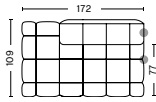

DIMENSIONS

W143,5 x D109 x H72 cm
Seat H41 cm
Seat D77 cm

203 | NARROW | MIDDLE

DIMENSIONS

W105 x D109 x H72 cm
Seat H41 cm
Seat D77 cm

302 | WIDE | LEFT END

DIMENSIONS

W176,5 x D109 x H72 cm
Seat H41 cm
Seat D77 cm

301 | WIDE | RIGHT END

DIMENSIONS

W176,5 x D109 x H72 cm
Seat H41 cm
Seat D77 cm

303 | WIDE | MIDDLE

DIMENSIONS

W139 x D109 x H72 cm
Seat H41 cm
Seat D77 cm

FABRIC GROUPS

1 | Remix, Linara, Random Fade, Mode, Metaphor, Lint, Swarm, Atlas 2 | Steelcut, Steelcut Trio, Melange Nap, Olavi by HAY, Flamiber, Fairway 3 | Divina, Divina Melange, Divina MD, Fiord, Ruskin, Roden, DOT 1682, Re-wool 4 | Hallingdal, Canvas, Lila, Raas, Bolgheri 5 | Sierra, Balder 6 | Sense, Vidar, Nevada, California, Coda

ONLY IN COMBINATION WITH OTHER MODULES

402 | CHAISE LONGUE | LEFT BACKREST

DIMENSIONS

W109 x D143 x H72 cm
 Seat H41 cm
 Seat D77 cm

401 | CHAISE LONGUE | RIGHT BACKREST

DIMENSIONS

W109 x D143 x H72 cm
 Seat H41 cm
 Seat D77 cm

412 | CHAISE LONGUE | LEFT BACKREST

DIMENSIONS

W172 x D109 x H72 cm
 Seat H41 cm
 Seat D77 cm

411 | CHAISE LONGUE | RIGHT BACKREST

DIMENSIONS

W172 x D109 x H72 cm
 Seat H41 cm
 Seat D77 cm

502 | NARROW | LEFT END