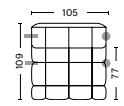

DIMENSIONS

W105 x D105 x H41 cm
Seat H41 cm

CUSHION

DIMENSIONS

W57 x D19 x H49 cm

FABRIC GROUPS

1 | Remix, Linara, Random Fade, Mode, Metaphor, Lint, Swarm, Atlas 2 | Steelcut, Steelcut Trio, Melange Nap, Olavi by HAY, Flamiber, Fairway 3 | Divina, Divina Melange, Divina MD, Fiord, Ruskin, Roden, DOT 1682, Re-wool 4 | Hallingdal, Canvas, Lila, Raas, Bolgheri 5 | Sierra, Balder 6 | Sense, Vidar, Nevada, California, Coda

CONNECTABLE MODULES

100 | CORNER

DIMENSIONS

W109 x D109 x H72 cm
Seat H41 cm
Seat D77 cm

202 | NARROW | LEFT END

DIMENSIONS

W143,5 x D109 x H72 cm
Seat H41 cm
Seat D77 cm

201 | NARROW | RIGHT END

DIMENSIONS

W143,5 x D109 x H72 cm
Seat H41 cm
Seat D77 cm

203 | NARROW | MIDDLE

DIMENSIONS

W105 x D109 x H72 cm
Seat H41 cm
Seat D77 cm

302 | WIDE | LEFT END

DIMENSIONS

W176,5 x D109 x H72 cm
Seat H41 cm
Seat D77 cm

301 | WIDE | RIGHT END

DIMENSIONS

W176,5 x D109 x H72 cm
Seat H41 cm
Seat D77 cm

303 | WIDE | MIDDLE

DIMENSIONS

W139 x D109 x H72 cm
Seat H41 cm
Seat D77 cm

FABRIC GROUPS

1 | Remix, Linara, Random Fade, Mode, Metaphor, Lint, Swarm, Atlas 2 | Steelcut, Steelcut Trio, Melange Nap, Olavi by HAY, Flamiber, Fairway 3 | Divina, Divina Melange, Divina MD, Fiord, Ruskin, Roden, DOT 1682, Re-wool 4 | Hallingdal, Canvas, Lila, Raas, Bolgheri 5 | Sierra, Balder 6 | Sense, Vidar, Nevada, California, Coda