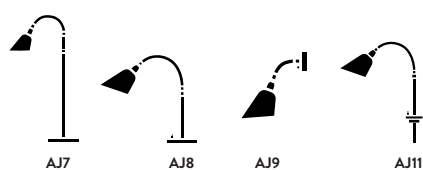

Related products