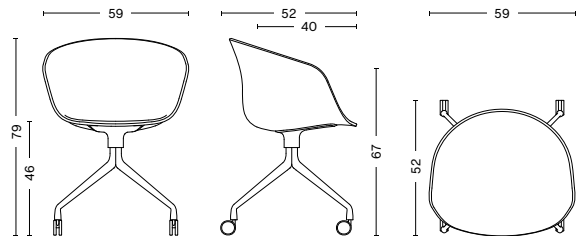

SHELL COLOUR

BASE FINISH

DIMENSIONS

WIDTH / 59 cm / 23.23"

DEPTH / 52 cm / 20.47"

HEIGHT / 79 cm / 31.1"

SEAT HEIGHT / 46 cm / 18.11"

SEAT DEPTH / 40 cm / 15.75"