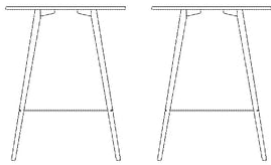

02-015-19

Beaver Upholstered High Barstool

Height	104 cm	Seat depth	38.5 cm
Depth	41 cm	Seat height	73.5 cm
Width	41.5 cm	Max weight capacity	110 Kg

The parcel's measurements
The parcel's measurements 1: 0.24 m³, 4.0 kg
(D 47.0 cm, W 47.0 cm, H 108.0 cm)

03-015-15

Beaver Bar Table Ø80 cm

Height	102 cm	Diameter	80 cm
---------------	--------	-----------------	-------

The parcel's measurements
The parcel's measurements 1: 0.70 m³, 15.0 kg
(D 81.5 cm, W 81.5 cm, H 105.0 cm)

03-015-30

Beaver Bar Table Ø80 cm (4 legs)

Height
102 cm

Diameter
80 cm

Tabletop thickness
1.8 cm

Distance between legs
55.8 cm

Distance sarg to floor
92.7 cm

Distance tabletop to floor
100.2 cm

The parcel's measurements
The parcel's measurements 1: 0.21 m³, 18.4 kg
(D 114.0 cm, W 114.0 cm, H 16.0 cm)

03-015-31

Beaver Bar Table Square

Height
102 cm

Length
80 cm

Width
80 cm

Tabletop thickness
1.8 cm