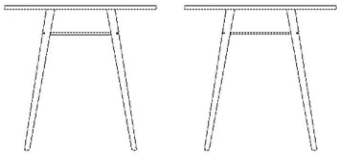

The parcel's measurements
The parcel's measurements 1: 0.14 m³, 5.0 kg
(D 56.0 cm, W 52.0 cm, H 97.0 cm)

02-015-05

Beaver Dining Chair - Veneer

Height
82 cm

Depth
41 cm

Width
39.5 cm

Seat depth
37 cm

Seat height
45 cm

Max weight capacity
110 Kg

The parcel's measurements
The parcel's measurements 1: 0.14 m³, 5.0 kg
(D 56.0 cm, W 52.0 cm, H 97.0 cm)

02-015-11

Beaver Upholstered Dining Chair

Height
82 cm

Depth
42 cm

Width
41 cm

Seat depth
37 cm

Seat height
47 cm

Max weight capacity
110 Kg

The parcel's measurements
The parcel's measurements 1: 0.14 m³, 5.0 kg
(D 56.0 cm, W 52.0 cm, H 97.0 cm)

03-015-20

Beaver Dining Table Ø80 cm

Height
75 cm

Diameter
80 cm

Full length incl. extension leave(s)
80 cm

Tabletop thickness
1.8 cm

Distance between legs
54.5 cm

Distance sarg to floor
63 cm

Distance tabletop to floor
73.2 cm

The parcel's measurements
The parcel's measurements 1: 0.21 m³, 15.8 kg
(D 114.0 cm, W 114.0 cm, H 16.0 cm)