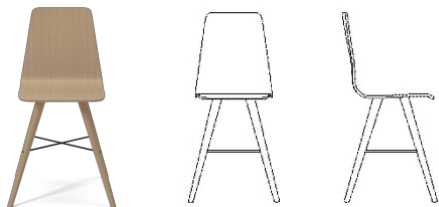

Beaver series

Designed by Says Who, Denmark

Beaver is a series of modern dining chairs, bar stools and tables aimed at different functions, gatherings and formats. All designs brim with character and beautiful detail that testify to the quality craftsmanship. The iconic legs are designed at a slanting angle and feature a steel cross that ensures Beaver's legs remain firmly planted on the ground – for now and forever.

02-015-05

Beaver Dining Chair - Veneer

Specifications

Made in	Assembly	Height	Depth	Width	Seat depth
Poland	Delivered assembled	82 cm	41 cm	39.5 cm	37 cm
Seat height	Max weight capacity	The parcel's measurements			
45 cm	110 Kg	The parcel's measurements 1: 0.14 m ³ , 5.0 kg (D 56.0 cm, W 52.0 cm, H 97.0 cm)			

TSCA Title VI compliant

FSC® C165134

The mark of
responsible forestry

02-015-15

Beaver Low Barstool

Height	94 cm	Seat depth	39.5 cm
Depth	41 cm	Seat height	63.5 cm
Width	39.5 cm	Max weight capacity	110 Kg

The parcel's measurements
The parcel's measurements 1: 0.22 m³, 4.0 kg
(D 47.0 cm, W 47.0 cm, H 98.0 cm)

02-015-16

Beaver High Barstool

Height	104 cm	Seat depth	39.5 cm
Depth	41 cm	Seat height	73.5 cm
Width	39.5 cm	Max weight capacity	110 Kg

The parcel's measurements
The parcel's measurements 1: 0.47 m³, 5.0 kg
(D 75.0 cm, W 58.0 cm, H 108.0 cm)