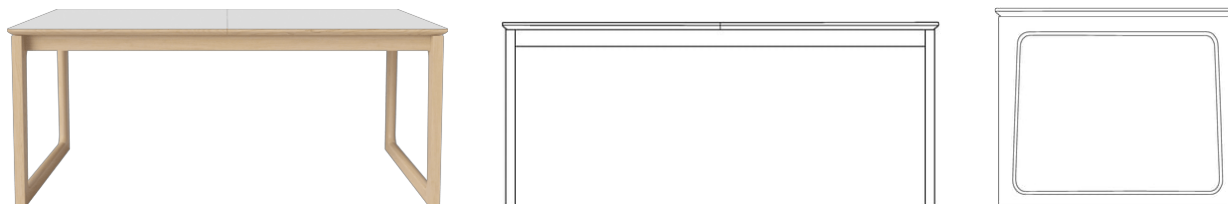

## Ribbon series

Designed by Metrica, Italia

---

A timeless dining table with a simple appearance, where extensive and impressive craftsmanship create the perfect finishing touches. The outside positioning of the legs creates extra leg space and there's a hidden secret inside the table top; an in-built extension leaf. A special mechanism ensures that Ribbon can reach its full potential – and size – in just one single, easy movement.

# Ribbon Dining Table 175 x 90 cm

## Specifications

Made in	Assembly	Height	Length	Width	Full length incl. extension leave(s)
Poland	Legs/Base to be mounted	75 cm	175 cm	90 cm	275 cm
Tabletop thickness	Distance between legs	Distance sarg to floor	Distance tabletop to floor	The parcel's measurements	
2.3 cm	166 cm	66 cm	72.7 cm	The parcel's measurements 1: 0.26 m3, 68.0 kg (D 95.0 cm, W 180.0 cm, H 15.0 cm)	