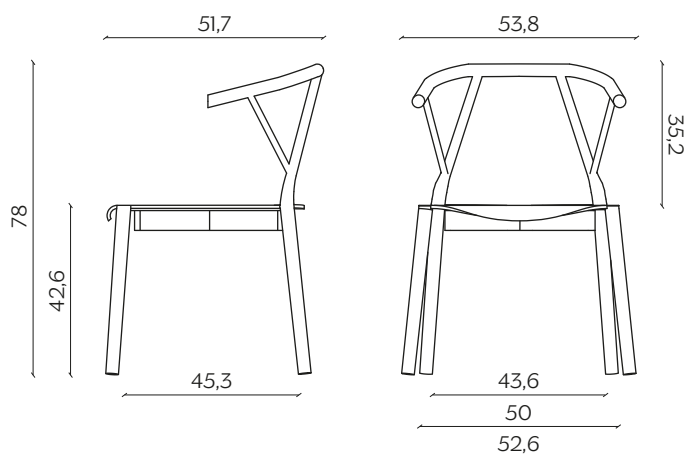

The chair is made in bended wood. It represents the essence of the sitting archetype, due to the used materials and to the form. Doesn't want to impress, just to perform in the better way the primary function: to accommodate. The chair develops the contrast between the essential structure and the wooden seat: the first devoted to the support and the second, to the comfort.

DIMENSIONI | DIMENSIONS

lunghezza | width: 51,7 cm

larghezza | depth: 53,8 cm

altezza | height: 78 cm

altezza del sedile | seat height: 42,6 cm

AMBIENTE | ENVIRONMENT

interno | indoor

DOWNLOAD | DOWNLOADS

DIMENSIONI | DIMENSIONS

lunghezza | width: 59,4 cm
larghezza | depth: 54,7 cm
altezza | height: 78,2 cm
altezza del sedile | seat height: 42,7 cm

AMBIENTE | ENVIRONMENT

interno | indoor

DOWNLOAD | DOWNLOADS