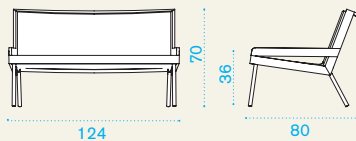

→ 17 | → 1 H 75 D 85 L 126 → 25

AAD200TC0	Mountain, sofa, tartan	1

AACULB00031	Cushion, lumbar, red navajo/velvet blue	1

AASB00MA0	Sleeping bag	1

COVER308	Rain cover 126 x 82 h70	1

Square coffee table 50x50