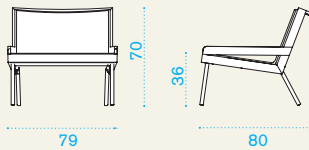

Lounge armchair

→ 12 | → 1 H 75 D 85 L 80 → 22

Item	Description	Pack unit
------	-------------	-----------

AAPL00TC0	Mountain, lounge armchair, tartan	1
-----------	-----------------------------------	---