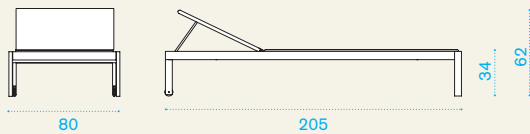

COVER308	Rain cover 126 x 82 h70	1
----------	-------------------------	---

Square coffee table 50x50

→ 11,5 | → 1 H 42 D 55 L 55 → 13,5

AATQBANC0	Mountain, table, low, 50x50, teak	1
-----------	-----------------------------------	---

COVER309	Rain cover 52 x 52 h40	1
----------	------------------------	---

Rectangular coffee table 100x70

 → 22,5 |
  → 1  H 42 D 75 L 105  → 23,5

Item	Description	Pack unit
------	-------------	-----------

  AATRBANCO	Mountain, table, low, 100x70, teak	1
---	------------------------------------	---

 COVER310	Rain cover 102 x 72 h40	1
--	-------------------------	---

Sunbed

 → 28   |
  → 1  H 15 D 85 L 210  → 38