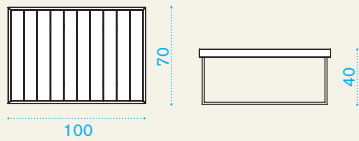

COVER308	Rain cover 126 x 82 h70	1
----------	-------------------------	---

Square coffee table 50x50

→ 11,5 | → 1 H 42 D 55 L 55 → 13,5

AATQBANC0	Mountain, table, low, 50x50, teak	1
-----------	-----------------------------------	---

COVER309	Rain cover 52 x 52 h40	1
----------	------------------------	---

Rectangular coffee table 100x70

 → 22,5 |
  → 1  H 42 D 75 L 105  → 23,5

Item	Description	Pack unit
------	-------------	-----------