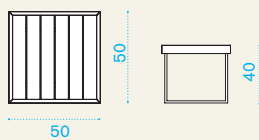

2 seater sofa

→ 17 | → 1 H 75 D 85 L 126 → 25

AAD200TC0	Mountain, sofa, tartan	1
-----------	------------------------	---

AACULB00031	Cushion, lumbar, red navajo/velvet blue	1
-------------	---	---

AASB00MA0	Sleeping bag	1
-----------	--------------	---

COVER308	Rain cover 126 x 82 h70	1
----------	-------------------------	---

Square coffee table 50x50

→ 11,5 | → 1 H 42 D 55 L 55 → 13,5

AATQBANC0	Mountain, table, low, 50x50, teak	1
-----------	-----------------------------------	---

COVER309	Rain cover 52 x 52 h40	1
----------	------------------------	---

Rectangular coffee table 100x70

 → 22,5 |
  → 1  H 42 D 75 L 105  → 23,5

Item	Description	Pack unit
------	-------------	-----------