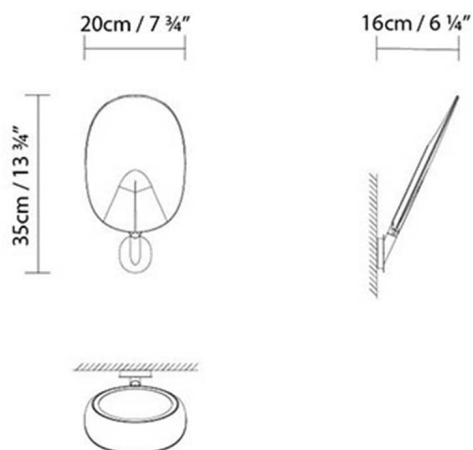

Light source:

LED 9W 1221lm 500mA 2700K CRI>80 110-230V

LED **A++**

Weight :

Net kg.:

Gross kg:

Packaging:

N. packages:

Volume m3:

Dimensions cm:

Collection

Designer
Technical drawing