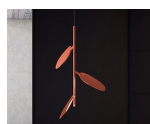

Collection

Designer
Technical drawing