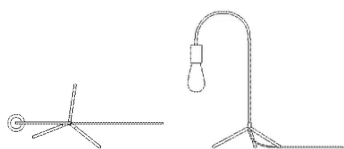

20-090-05

Piper Bulb LED Gold - dimmable

Diameter
12.5 cm

Height
17.5 cm

LED
Yes

Dimmable
Yes

The parcel's measurements
The parcel's measurements 1: 0.00 m³, 3.0 kg
(D 66.0 cm, W 29.0 cm, H 21.0 cm)

20-090-03

Piper LED bulb - dimmable

LED
Yes

Dimmable
Yes

The parcel's measurements
The parcel's measurements 1: 0.00 m³, 0.3 kg
(D 29.0 cm, W 66.0 cm, H 21.0 cm)

20-108-05

Piper Floor Lamp

Diameter
34 cm

Height
182.6 cm

20-108-04

Piper Wall Lamp

Width
5 cm

Height
55.9 cm

Cord
2.5 m Black Textile cord

Light source included
No

IP Rating
20 IP

Classification
Class II

Lightsource
E27 max 25W

The parcel's measurements
The parcel's measurements 1: 0.02 m³, 1.5 kg
(D 8.0 cm, W 37.0 cm, H 82.0 cm)

20-108-01

Piper Table Lamp

Diameter
20.2 cm

Height
45.4 cm

Cord
2.5 m Black Textile cord