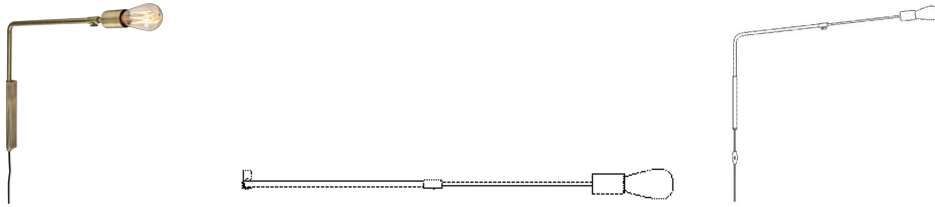

Piper series

Designed by 365° North, Denmark

365° North has designed the Piper series, which comprises wall lamps, floor lamps, pendants and more. A simple yet graphic design language, with clean lines and a clear industrial slant, makes the Piper lamp a beautiful addition to any home – hanging on the wall, as an independent floor lamp or as single drops over the dining table. Piper is available with two different surfaces: matt black painted or brass-coloured steel.

20-108-04

Piper Wall Lamp

Specifications

Made in	Width	Height	Cord	Light source included	IP Rating
China	5 cm	55.9 cm	2.5 m Black Textile cord	No	20 IP
Classification	Lightsource	The parcel's measurements			
Class II	E27 max 25W	The parcel's measurements 1: 0.02 m ³ , 1.5 kg (D 8.0 cm, W 37.0 cm, H 82.0 cm)			

20-090-05

Piper Bulb LED Gold - dimmable

Diameter
12.5 cm

Height
17.5 cm

LED
Yes

Dimmable
Yes

The parcel's measurements
The parcel's measurements 1: 0.00 m³, 3.0 kg
(D 66.0 cm, W 29.0 cm, H 21.0 cm)

20-090-03

Piper LED bulb - dimmable

LED
Yes

Dimmable
Yes

The parcel's measurements
The parcel's measurements 1: 0.00 m³, 0.3 kg
(D 29.0 cm, W 66.0 cm, H 21.0 cm)

20-108-05

Piper Floor Lamp

Diameter
34 cm

Height
182.6 cm