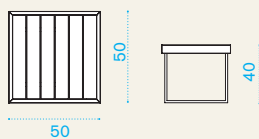

Cushion
acrylic
Espresso

Sleeping
bag

Lounge armchair

→ 14 | → 1 H 75 D 85 L 80 → 25

Item	Description	Pack unit
------	-------------	-----------

- AAPL00FC0 Mountain, lounge armchair, bark 1
- AAPOCU390 Cushion, seat, espresso 1
- AACULB00031 Cushion, lumbar, red navajo/velvet blue 1
- AASB00MA0 Sleeping bag 1
- COVER307 Rain cover 81 x 82 h70 1

2 seater sofa

→ 19 | → 1 H 75 D 85 L 126 → 30

- AAD200FC0 Mountain, sofa, bark 1
- AADICU390 Cushion, seat, espresso 1
- AACULB00031 Cushion, lumbar, red navajo/velvet blue 1
- AASB00MA0 Sleeping bag 1
- COVER308 Rain cover 126 x 82 h70 1

Square coffee table 50x50

→ 11,5 | → 1 H 42 D 55 L 55 → 13,5

- AATQBADC0 Mountain, table, low, 50x50, p. teak 1
- COVER309 Rain cover 52 x 52 h40 1

Rectangular coffee table 100x70

→ 22,5 | → 1 H 42 D 75 L 105 → 23,5