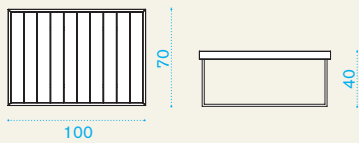

Cushion
acrylic
Espresso

Sleeping
bag

Lounge armchair

→ 14 | → 1 H 75 D 85 L 80 → 25

Item	Description	Pack unit
------	-------------	-----------

- AAPL00FC0 Mountain, lounge armchair, bark 1
- AAPOCU390 Cushion, seat, espresso 1
- AACULB00031 Cushion, lumbar, red navajo/velvet blue 1
- AASB00MA0 Sleeping bag 1
- COVER307 Rain cover 81 x 82 h70 1

2 seater sofa

→ 19 | → 1 H 75 D 85 L 126 → 30

- AAD200FC0 Mountain, sofa, bark 1
- AADICU390 Cushion, seat, espresso 1
- AACULB00031 Cushion, lumbar, red navajo/velvet blue 1
- AASB00MA0 Sleeping bag 1
- COVER308 Rain cover 126 x 82 h70 1

Square coffee table 50x50

→ 11,5 | → 1 H 42 D 55 L 55 → 13,5

- AATQBADC0 Mountain, table, low, 50x50, p. teak 1
- COVER309 Rain cover 52 x 52 h40 1

Rectangular coffee table 100x70

→ 22,5 | → 1 H 42 D 75 L 105 → 23,5