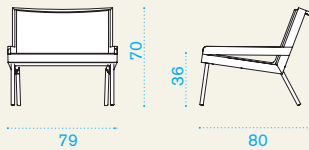

Cushion
acrylic
Espresso

Sleeping
bag

Lounge armchair

→ 14 | → 1 H 75 D 85 L 80 → 25

Item	Description	Pack unit
------	-------------	-----------

- AAPL00FC0 Mountain, lounge armchair, bark 1
- AAPOCU390 Cushion, seat, espresso 1
- AACULB00031 Cushion, lumbar, red navajo/velvet blue 1
- AASB00MA0 Sleeping bag 1
- COVER307 Rain cover 81 x 82 h70 1

2 seater sofa

→ 19 | → 1 H 75 D 85 L 126 → 30

- AAD200FC0 Mountain, sofa, bark 1
- AADICU390 Cushion, seat, espresso 1
- AACULB00031 Cushion, lumbar, red navajo/velvet blue 1
- AASB00MA0 Sleeping bag 1
- COVER308 Rain cover 126 x 82 h70 1

Square coffee table 50x50

→ 11,5 | → 1 H 42 D 55 L 55 → 13,5

- AATQBADC0 Mountain, table, low, 50x50, p. teak 1
- COVER309 Rain cover 52 x 52 h40 1

Rectangular coffee table 100x70

→ 22,5 | → 1 H 42 D 75 L 105 → 23,5