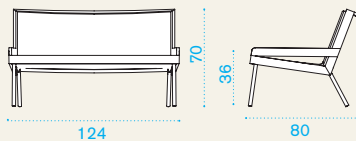

Cushion
acrylic
Espresso

Sleeping
bag

Lounge armchair

→ 14 | → 1 H 75 D 85 L 80 → 25

Item	Description	Pack unit
------	-------------	-----------

- AAPL00FC0 Mountain, lounge armchair, bark 1
- AAPOCU390 Cushion, seat, espresso 1
- AACULB00031 Cushion, lumbar, red navajo/velvet blue 1
- AASB00MA0 Sleeping bag 1
- COVER307 Rain cover 81 x 82 h70 1

2 seater sofa

→ 19 | → 1 H 75 D 85 L 126 → 30

- AAD200FC0 Mountain, sofa, bark 1
- AADICU390 Cushion, seat, espresso 1
- AACULB00031 Cushion, lumbar, red navajo/velvet blue 1
- AASB00MA0 Sleeping bag 1
- COVER308 Rain cover 126 x 82 h70 1

Square coffee table 50x50

→ 11,5 | → 1 H 42 D 55 L 55 → 13,5

- AATQBADC0 Mountain, table, low, 50x50, p. teak 1
- COVER309 Rain cover 52 x 52 h40 1

Rectangular coffee table 100x70

→ 22,5 | → 1 H 42 D 75 L 105 → 23,5