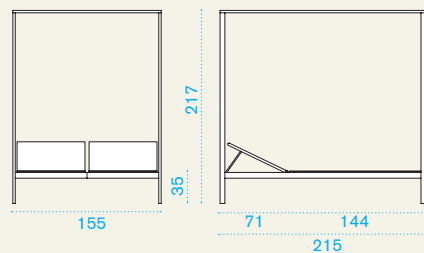

Square coffee table 50x50

→ 11,5 | → 1 H 42 D 55 L 55 → 13,5

- AATQBADC0 Mountain, table, low, 50x50, p. teak 1
- COVER309 Rain cover 52 x 52 h40 1

Rectangular coffee table 100x70

→ 22,5 | → 1 H 42 D 75 L 105 → 23,5

Sunbed

→ 30 | → 1 H 15 D 85 L 210 → 38

AALE00FC0	Mountain, sunbed, bark	1
-----------	------------------------	---

AAMS00390	Mattress, espresso	1
-----------	--------------------	---

COVER315	Rain cover 207 x 82 h34	1
----------	-------------------------	---

Lounge bed

→ 95 | → 2 sunbed H 15 D 85 L 210 tubes H 205 D 160 L 25 → 175

AAAL00FC0	Mountain, alcove + curtains, bark	1
-----------	-----------------------------------	---

AAMSLO390	2 Mattresses, espresso	1
-----------	------------------------	---