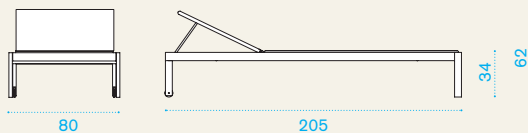

→ 30 | → 1 H 15 D 85 L 210 → 38

AALE00FC0	Mountain, sunbed, bark	1

AAMS00390	Mattress, espresso	1

COVER315	Rain cover 207 x 82 h34	1