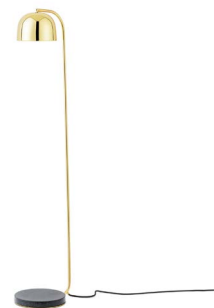

# A Symphony of Metal and Granite

A granite base with a thunder grey mineral mélange constitutes the magnetic starting point for the Grant series. In a symphony of contrasts, this elegant igneous stone is paired with polished metals to compose a refined and balanced design. Grant arises from the aesthetic interplay between high shine and dusty granular depth.

All lamps in the Grant series have an LED light source with dispersion lens that emits a soft and pleasant light. The floor lamp, table lamp and wall lamps come with dimmer switch and the pendants are dimmer compatible. Discrete and well-executed wire outlets and deluxe fabric cords add the finishing touch to this exclusive range.

Press Release Grant

**Grant Pendel Ø23**  
Ø23 x H: 17 cm

**Grant Pendel Ø45**  
Ø45 x H: 29 cm

**Grant Table Lamp**  
Ø17,5 x H: 45 cm

**Grant Floor Lamp**  
Ø24 x H: 136 cm

**Grant Wall Lamp 43 cm**  
Ø17,5 x D: 41,6 x H: 22 cm

**Grant Wall Lamp 111 cm**  
Ø17,5 x D: 111 x H: 32 cm

**Color:** Brass, Black

**Material:** Granite, metal

**Dimension:** Pendel Ø23: Ø23 x H: 17 cm, Pendel Ø45: Ø45 x H: 29 cm, Wall Lamp 43 cm: Ø17,5 x D: 41,6 x H: 22 cm,  
Wall Lamp 111 cm: Ø17,5 x D: 111 x H: 32 cm, Table Lamp: Ø17,5 x H: 45 cm, Floor Lamp: Ø24 x H: 136 cm