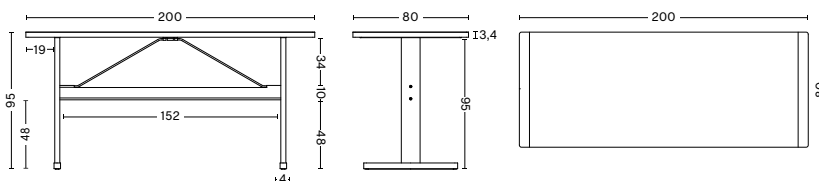

PASSERELLE HIGH TABLE | VENEER TABLETOP
WIDTH 200 CM | 78.75"
DEPTH 80 CM | 31.5"
HEIGHT 95 CM | 37.5"
CROSSBAR HEIGHT 48 CM | 19"