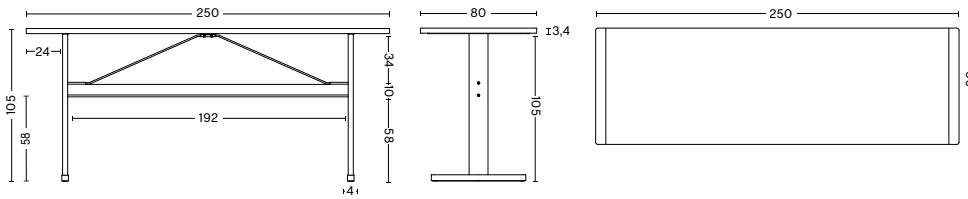

- PASSERELLE TABLE COLLECTION -

PASSERELLE HIGH TABLE | LINOLEUM | LAMINATE TABLETOP
 WIDTH 200 CM | 78.75"
 DEPTH 80 CM | 31.5"
 HEIGHT 95 CM | 37.5"
 CROSSBAR HEIGHT 48 CM | 19"

PASSERELLE HIGH TABLE | VENEER TABLETOP
 WIDTH 250 CM | 98.5"
 DEPTH 80 CM | 31.5"
 HEIGHT 95 CM | 37.5"
 CROSSBAR HEIGHT 48 CM | 19"

PASSERELLE HIGH TABLE | LINOLEUM | LAMINATE TABLETOP
 WIDTH 250 CM | 98.5"
 DEPTH 80 CM | 31.5"
 HEIGHT 95 CM | 37.5"
 CROSSBAR HEIGHT 48 CM | 19"

PASSERELLE HIGH TABLE | VENEER TABLETOP
 WIDTH 200 CM | 78.75"
 DEPTH 80 CM | 31.5"
 HEIGHT 105 CM | 41.25"
 CROSSBAR HEIGHT 58 CM | 22.75"

PASSERELLE HIGH TABLE | LINOLEUM | LAMINATE TABLETOP
 WIDTH 200 CM | 78.75"
 DEPTH 80 CM | 31.5"
 HEIGHT 105 CM | 41.25"
 CROSSBAR HEIGHT 58 CM | 22.75"

- PASSERELLE TABLE COLLECTION -

PASSERELLE HIGH TABLE | VENEER TABLETOP
WIDTH 250 CM | 98.5"
DEPTH 80 CM | 31.5"
HEIGHT 105 CM | 41.25"
CROSSBAR HEIGHT 58 CM | 22.75"

PASSERELLE HIGH TABLE | LINOLEUM | LAMINATE TABLETOP
WIDTH 250 CM | 98.5"
DEPTH 80 CM | 31.5"
HEIGHT 105 CM | 41.25"
CROSSBAR HEIGHT 58 CM | 22.75"

MATERIALS

TABLETOP

34 mm Lisocore tabletop with laminate, linoleum or veneer. 7 mm tabletop edge in solid wood. Veneer tabletop has 70 mm cross stitched veneer on short ends.