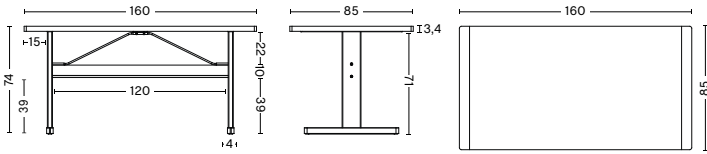

DIMENSIONS

PASSERELLE DESK | VENEER TABLETOP

WIDTH 140 CM | 55"

DEPTH 65 CM | 25.5"

HEIGHT 74 CM | 29.25"

CROSSBAR HEIGHT 39 CM | 15.5"

PASSERELLE DESK | LINOLEUM | LAMINATE TABLETOP

WIDTH 140 CM | 55"

DEPTH 65 CM | 25.5"

HEIGHT 74 CM | 29.25"

CROSSBAR HEIGHT 39 CM | 15.5"

PASSERELLE TABLE | VENEER TABLETOP

WIDTH 140 CM | 55"

DEPTH 75 CM | 29.5"

HEIGHT 74 CM | 29.25"

CROSSBAR HEIGHT 39 CM | 15.5"

- PASSERELLE TABLE COLLECTION -

PASSERELLE TABLE | LINOLEUM | LAMINATE TABLETOP
 WIDTH 140 CM | 55"
 DEPTH 75 CM | 29.5"
 HEIGHT 74 CM | 29.25"
 CROSSBAR HEIGHT 39 CM | 15.5"

PASSERELLE TABLE | VENEER TABLETOP
 WIDTH 160 CM | 63"
 DEPTH 85 CM | 33.5"
 HEIGHT 74 CM | 29.25"
 CROSSBAR HEIGHT 39 CM | 15.5"

PASSERELLE TABLE | LINOLEUM | LAMINATE TABLETOP
 WIDTH 160 CM | 63"
 DEPTH 85 CM | 33.5"
 HEIGHT 74 CM | 29.25"
 CROSSBAR HEIGHT 39 CM | 15.5"

PASSERELLE TABLE | VENEER TABLETOP
 WIDTH 200 CM | 78.75"
 DEPTH 90 CM | 35.5"
 HEIGHT 74 CM | 29.25"
 CROSSBAR HEIGHT 39 CM | 15.5"