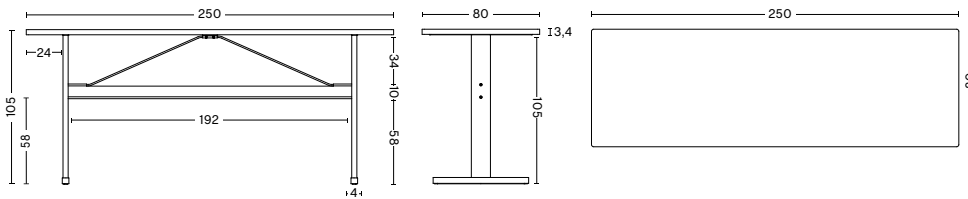

- PASSERELLE TABLE COLLECTION -

PASSERELLE HIGH TABLE | LINOLEUM | LAMINATE TABLETOP
 WIDTH 200 CM | 78.75"
 DEPTH 80 CM | 31.5"
 HEIGHT 95 CM | 37.5"
 CROSSBAR HEIGHT 48 CM | 19"

PASSERELLE HIGH TABLE | VENEER TABLETOP
 WIDTH 250 CM | 98.5"
 DEPTH 80 CM | 31.5"
 HEIGHT 95 CM | 37.5"
 CROSSBAR HEIGHT 48 CM | 19"

PASSERELLE HIGH TABLE | LINOLEUM | LAMINATE TABLETOP
 WIDTH 250 CM | 98.5"
 DEPTH 80 CM | 31.5"
 HEIGHT 95 CM | 37.5"
 CROSSBAR HEIGHT 48 CM | 19"

PASSERELLE HIGH TABLE | VENEER TABLETOP
 WIDTH 200 CM | 78.75"
 DEPTH 80 CM | 31.5"
 HEIGHT 105 CM | 41.25"
 CROSSBAR HEIGHT 58 CM | 22.75"

PASSERELLE HIGH TABLE | LINOLEUM | LAMINATE TABLETOP
 WIDTH 200 CM | 78.75"
 DEPTH 80 CM | 31.5"
 HEIGHT 105 CM | 41.25"
 CROSSBAR HEIGHT 58 CM | 22.75"

- PASSERELLE TABLE COLLECTION -

PASSERELLE HIGH TABLE | VENEER TABLETOP
WIDTH 250 CM | 98.5"
DEPTH 80 CM | 31.5"
HEIGHT 105 CM | 41.25"
CROSSBAR HEIGHT 58 CM | 22.75"

PASSERELLE HIGH TABLE | LINOLEUM | LAMINATE TABLETOP
WIDTH 250 CM | 98.5"
DEPTH 80 CM | 31.5"
HEIGHT 105 CM | 41.25"
CROSSBAR HEIGHT 58 CM | 22.75"

MATERIALS

TABLETOP

34 mm Lisocore tabletop with laminate, linoleum or veneer. 7 mm tabletop edge in solid wood. Veneer tabletop has 70 mm cross stitched veneer on short ends.