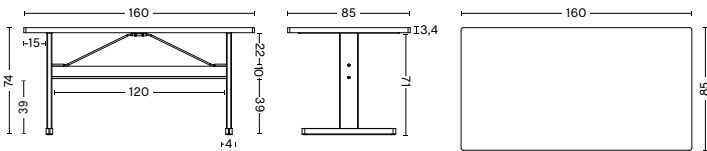

DIMENSIONS

PASSERELLE DESK | VENEER TABLETOP

WIDTH 140 CM | 55"

DEPTH 65 CM | 25.5"

HEIGHT 74 CM | 29.25"

CROSSBAR HEIGHT 39 CM | 15.5"

PASSERELLE DESK | LINOLEUM | LAMINATE TABLETOP

WIDTH 140 CM | 55"

DEPTH 65 CM | 25.5"

HEIGHT 74 CM | 29.25"

CROSSBAR HEIGHT 39 CM | 15.5"

PASSERELLE TABLE | VENEER TABLETOP

WIDTH 140 CM | 55"

DEPTH 75 CM | 29.5"

HEIGHT 74 CM | 29.25"

CROSSBAR HEIGHT 39 CM | 15.5"

- PASSERELLE TABLE COLLECTION -

PASSERELLE TABLE | LINOLEUM | LAMINATE TABLETOP
 WIDTH 140 CM | 55"
 DEPTH 75 CM | 29.5"
 HEIGHT 74 CM | 29.25"
 CROSSBAR HEIGHT 39 CM | 15.5"

PASSERELLE TABLE | VENEER TABLETOP
 WIDTH 160 CM | 63"
 DEPTH 85 CM | 33.5"
 HEIGHT 74 CM | 29.25"
 CROSSBAR HEIGHT 39 CM | 15.5"

PASSERELLE TABLE | LINOLEUM | LAMINATE TABLETOP
 WIDTH 160 CM | 63"
 DEPTH 85 CM | 33.5"
 HEIGHT 74 CM | 29.25"
 CROSSBAR HEIGHT 39 CM | 15.5"

PASSERELLE TABLE | VENEER TABLETOP
 WIDTH 200 CM | 78.75"
 DEPTH 90 CM | 35.5"
 HEIGHT 74 CM | 29.25"
 CROSSBAR HEIGHT 39 CM | 15.5"