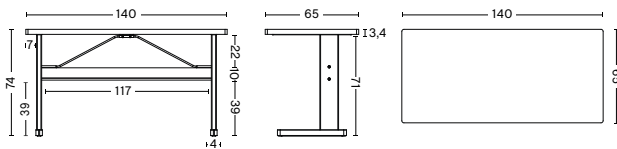

DIMENSIONS

PASSERELLE DESK | VENEER TABLETOP

WIDTH 140 CM | 55"

DEPTH 65 CM | 25.5"

HEIGHT 74 CM | 29.25"

CROSSBAR HEIGHT 39 CM | 15.5"

PASSERELLE DESK | LINOLEUM | LAMINATE TABLETOP

WIDTH 140 CM | 55"

DEPTH 65 CM | 25.5"

HEIGHT 74 CM | 29.25"

CROSSBAR HEIGHT 39 CM | 15.5"

PASSERELLE TABLE | VENEER TABLETOP

WIDTH 140 CM | 55"

DEPTH 75 CM | 29.5"

HEIGHT 74 CM | 29.25"

CROSSBAR HEIGHT 39 CM | 15.5"

- PASSERELLE TABLE COLLECTION -

PASSERELLE TABLE | LINOLEUM | LAMINATE TABLETOP
 WIDTH 140 CM | 55"
 DEPTH 75 CM | 29.5"
 HEIGHT 74 CM | 29.25"
 CROSSBAR HEIGHT 39 CM | 15.5"

PASSERELLE TABLE | VENEER TABLETOP
 WIDTH 160 CM | 63"
 DEPTH 85 CM | 33.5"
 HEIGHT 74 CM | 29.25"
 CROSSBAR HEIGHT 39 CM | 15.5"

PASSERELLE TABLE | LINOLEUM | LAMINATE TABLETOP
 WIDTH 160 CM | 63"
 DEPTH 85 CM | 33.5"
 HEIGHT 74 CM | 29.25"
 CROSSBAR HEIGHT 39 CM | 15.5"

PASSERELLE TABLE | VENEER TABLETOP
 WIDTH 200 CM | 78.75"
 DEPTH 90 CM | 35.5"
 HEIGHT 74 CM | 29.25"
 CROSSBAR HEIGHT 39 CM | 15.5"