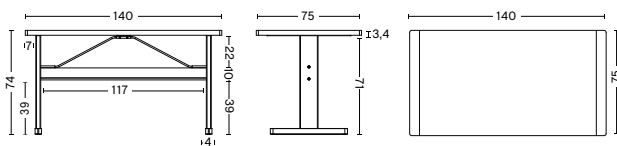

DIMENSIONS

PASSERELLE DESK | VENEER TABLETOP

WIDTH 140 CM | 55"

DEPTH 65 CM | 25.5"

HEIGHT 74 CM | 29.25"

CROSSBAR HEIGHT 39 CM | 15.5"

PASSERELLE DESK | LINOLEUM | LAMINATE TABLETOP

WIDTH 140 CM | 55"

DEPTH 65 CM | 25.5"

HEIGHT 74 CM | 29.25"

CROSSBAR HEIGHT 39 CM | 15.5"

PASSERELLE TABLE | VENEER TABLETOP

WIDTH 140 CM | 55"

DEPTH 75 CM | 29.5"

HEIGHT 74 CM | 29.25"

CROSSBAR HEIGHT 39 CM | 15.5"

- PASSERELLE TABLE COLLECTION -

PASSERELLE TABLE | LINOLEUM | LAMINATE TABLETOP
 WIDTH 140 CM | 55"
 DEPTH 75 CM | 29.5"
 HEIGHT 74 CM | 29.25"
 CROSSBAR HEIGHT 39 CM | 15.5"

PASSERELLE TABLE | VENEER TABLETOP
 WIDTH 160 CM | 63"
 DEPTH 85 CM | 33.5"
 HEIGHT 74 CM | 29.25"
 CROSSBAR HEIGHT 39 CM | 15.5"

PASSERELLE TABLE | LINOLEUM | LAMINATE TABLETOP
 WIDTH 160 CM | 63"
 DEPTH 85 CM | 33.5"
 HEIGHT 74 CM | 29.25"
 CROSSBAR HEIGHT 39 CM | 15.5"

PASSERELLE TABLE | VENEER TABLETOP
 WIDTH 200 CM | 78.75"
 DEPTH 90 CM | 35.5"
 HEIGHT 74 CM | 29.25"
 CROSSBAR HEIGHT 39 CM | 15.5"