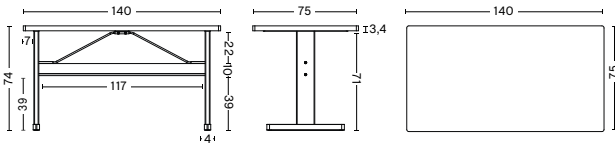

DIMENSIONS

PASSERELLE DESK | VENEER TABLETOP

WIDTH 140 CM | 55"

DEPTH 65 CM | 25.5"

HEIGHT 74 CM | 29.25"

CROSSBAR HEIGHT 39 CM | 15.5"

PASSERELLE DESK | LINOLEUM | LAMINATE TABLETOP

WIDTH 140 CM | 55"

DEPTH 65 CM | 25.5"

HEIGHT 74 CM | 29.25"

CROSSBAR HEIGHT 39 CM | 15.5"

PASSERELLE TABLE | VENEER TABLETOP

WIDTH 140 CM | 55"

DEPTH 75 CM | 29.5"

HEIGHT 74 CM | 29.25"

CROSSBAR HEIGHT 39 CM | 15.5"

- PASSERELLE TABLE COLLECTION -

PASSERELLE TABLE | LINOLEUM | LAMINATE TABLETOP
 WIDTH 140 CM | 55"
 DEPTH 75 CM | 29.5"
 HEIGHT 74 CM | 29.25"
 CROSSBAR HEIGHT 39 CM | 15.5"

PASSERELLE TABLE | VENEER TABLETOP
 WIDTH 160 CM | 63"
 DEPTH 85 CM | 33.5"
 HEIGHT 74 CM | 29.25"
 CROSSBAR HEIGHT 39 CM | 15.5"

PASSERELLE TABLE | LINOLEUM | LAMINATE TABLETOP
 WIDTH 160 CM | 63"
 DEPTH 85 CM | 33.5"
 HEIGHT 74 CM | 29.25"
 CROSSBAR HEIGHT 39 CM | 15.5"

PASSERELLE TABLE | VENEER TABLETOP
 WIDTH 200 CM | 78.75"
 DEPTH 90 CM | 35.5"
 HEIGHT 74 CM | 29.25"
 CROSSBAR HEIGHT 39 CM | 15.5"