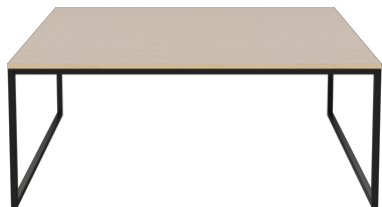

Como series

Designed by Glismand & Rüdiger, Denmark

Simplicity and elegance are shaped and brought to life in various materials and sizes that unite Danish craftsmanship and Scandinavian design. Como features a table top in various organic materials such as solid oak, walnut, laminate, glass, marble and concrete and is available in different sizes and heights, enabling you to blend two together, create a unique material mix or focus on one material in a single colour. It's entirely up to you.

03-060-51

Como Coffee Table 110 x 110 x H32

Specifications

Made in	Assembly	Height	Length	Width	Tabletop thickness
Denmark	Delivered assembled	32 cm	110 cm	110 cm	2 cm

The parcel's measurements

The parcel's measurements 1: 0.62 m³, 13.0 kg
(D 114.0 cm, W 114.0 cm, H 47.5 cm)