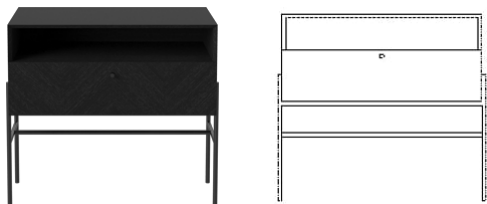

## Luxe series

Designed by Michael H. Nielsen, Denmark

---

The Luxe series is designed by the Danish designer Michael H. Nielsen and comprises an elegant series of storage, media furniture and bar cabinets. Every design features an eye-catching herringbone pattern, which elegantly reflects the light and brings the design to life. All drawer modules are equipped with soft-close functions, and the smaller modules can be mounted on a metal frame or hung directly on the wall. An elegant design, whose functionality and aesthetics go hand in hand.

### Specifications

Made in	Assembly	Width	Height	Depth	Max weight capacity
Denmark	Legs/Base to be mounted	71 cm	64 cm	40 cm	15 Kg