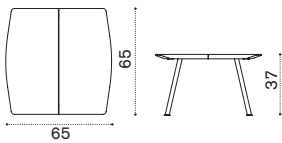

→ 8 | 1 box 78X81X105H 27,5 Kg → 2 pcs

Ethimo

Coffee table 65x65

Item	Description
 AGTCQB48T1	Sepia black + teak
 COVER303	Rain cover 67 x 67 h37

65x65  → 9 |  1 box 70X70X43H 11 Kg

Outdoor Decor