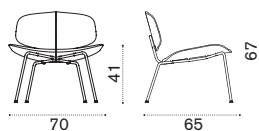

Lounge chair

Item

Description

	AGPLB48T1	Sepia black + teak
	AGCUPLTA30	Cushion, round, velvet blue
	AGCUPLTA34	Cushion, round, velvet artic grey
	AGCUPLTPP35	Cushion, round, geometric terra
	AGCUPLTPP36	Cushion, round, geometric marine
	AGCUPLSA30	Cushion, shaped, velvet blue
	AGCUPLSA34	Cushion, shaped, velvet artic grey
	AGCUPLSPP35	Cushion, shaped, geometric terra
	AGCUPLSPP36	Cushion, shaped, geometric marine
	AGCUPLSAW28	Cushion, shaped, black stone
	COVER302	Rain cover 72 x 67 h67