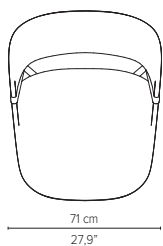

## TECHNICAL DRAWINGS

### 02518 Armchair

delivery unit: 1  
packaging:  
62 x 58 x H87 cm - 0,31 m<sup>3</sup>  
cushion: C02518S

### 02512 Easy chair

delivery unit: 1  
packaging:  
79 x 69 x H85 cm - 0,46 m<sup>3</sup>  
cushion: C02512S

### 02520 High back lounge chair

delivery unit: 1  
packaging:  
91 x 75 x H104 cm - 0,71 m<sup>3</sup>  
cushions: C02520 (seat and back)  
C02521S (seat)  
C02521B (back)