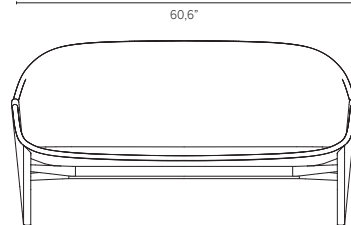

* Appearances, measurements and weights may slightly differ from reality.