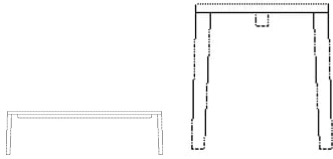

03-114-60

Graceful Coffee Table 60 x 120 x H42 cm

Height
42 cm

Length
120 cm

Width
60 cm

Tabletop thickness
2.5 cm

The parcel's measurements

The parcel's measurements 1: 0.03 m³, 14.0 kg
(D 4.0 cm, W 122.0 cm, H 62.0 cm)
The parcel's measurements 2: 0.01 m³, 6.5 kg
(D 14.5 cm, W 49.0 cm, H 19.5 cm)

02-414-01

Graceful Bench 140 cm - 30mm

Height
45 cm

Depth
41 cm

Length
140 cm

The parcel's measurements

The parcel's measurements 1: 0.59 m³, 17.0 kg
(D 10.0 cm, W 142.0 cm, H 412.0 cm)
The parcel's measurements 2: 0.02 m³, 6.0 kg
(D 17.0 cm, W 49.0 cm, H 22.0 cm)

02-414-05

Graceful Bench 160 cm - 30 mm

Height
45 cm

Depth
41 cm

Length
160 cm

The parcel's measurements

The parcel's measurements 1: 0.67 m³, 19.0 kg
(D 10.0 cm, W 162.0 cm, H 412.0 cm)
The parcel's measurements 2: 0.02 m³, 6.0 kg
(D 17.0 cm, W 49.0 cm, H 22.0 cm)

02-414-10

Graceful Bench 180 cm - 30 mm

Height
45 cm

Depth
41 cm

Length
180 cm

The parcel's measurements

The parcel's measurements 1: 0.75 m³, 21.0 kg
(D 10.0 cm, W 182.0 cm, H 412.0 cm)
The parcel's measurements 2: 0.02 m³, 6.0 kg
(D 17.0 cm, W 49.0 cm, H 22.0 cm)