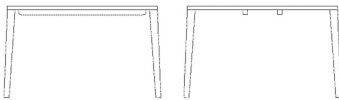

FSC® C165134

ANSI/BIFMA X5.4 Lounge and Public Seating

The mark of
responsible forestry

03-114-20

Graceful dining table extension leaf 2
pcs. - 30 mm

Height
3 cm
Depth
50 cm

Length
50 cm
Width
95 cm

The parcel's measurements
The parcel's measurements 1: 0.08 m³, 28.0 kg
(D 105.0 cm, W 63.0 cm, H 12.0 cm)

03-114-25

Graceful dining table extension leaf 2
pcs. - 40 mm

Height
4 cm
Depth
50 cm

Length
50 cm
Width
95 cm

The parcel's measurements
The parcel's measurements 1: 0.09 m³, 36.0 kg
(D 105.0 cm, W 63.0 cm, H 14.0 cm)

03-114-17

Graceful Dining table 130 x 130

Height
74 cm

Width
130 cm
Max weight capacity
80 Kg

The parcel's measurements
The parcel's measurements 1: 0.22 m³, 40.0 kg
(D 135.0 cm, W 135.0 cm, H 12.0 cm)
The parcel's measurements 2: 0.06 m³, 17.5 kg
(D 32.0 cm, W 82.0 cm, H 22.0 cm)

The parcel's measurements
The parcel's measurements 1: 0.17 m³, 70.0 kg
(D 99.5 cm, W 230.0 cm, H 7.5 cm)
The parcel's measurements 2: 0.02 m³, 14.0 kg
(D 28.5 cm, W 78.5 cm, H 10.0 cm)

03-114-01

Graceful Dining table 95 x 160 cm - 30 mm