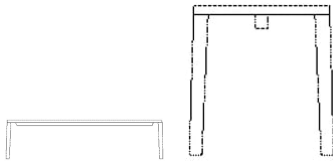

02-414-01

Graceful Bench 140 cm - 30mm

Height
45 cm

Depth
41 cm

Length
140 cm

The parcel's measurements

The parcel's measurements 1: 0.59 m³, 17.0 kg
(D 10.0 cm, W 142.0 cm, H 412.0 cm)
The parcel's measurements 2: 0.02 m³, 6.0 kg
(D 17.0 cm, W 49.0 cm, H 22.0 cm)

02-414-05

Graceful Bench 160 cm - 30 mm

Height
45 cm

Depth
41 cm

Length
160 cm

The parcel's measurements

The parcel's measurements 1: 0.67 m³, 19.0 kg
(D 10.0 cm, W 162.0 cm, H 412.0 cm)
The parcel's measurements 2: 0.02 m³, 6.0 kg
(D 17.0 cm, W 49.0 cm, H 22.0 cm)

02-414-10

Graceful Bench 180 cm - 30 mm

Height
45 cm

Depth
41 cm

Length
180 cm

The parcel's measurements

The parcel's measurements 1: 0.75 m³, 21.0 kg
(D 10.0 cm, W 182.0 cm, H 412.0 cm)
The parcel's measurements 2: 0.02 m³, 6.0 kg
(D 17.0 cm, W 49.0 cm, H 22.0 cm)

02-414-15

Graceful Bench 200 cm - 40 mm

Height
45 cm

Depth
41 cm

Length
200 cm

The parcel's measurements

The parcel's measurements 1: 0.50 m³, 24.0 kg
(D 6.0 cm, W 202.0 cm, H 412.0 cm)
The parcel's measurements 2: 0.02 m³, 6.0 kg
(D 17.0 cm, W 49.0 cm, H 22.0 cm)