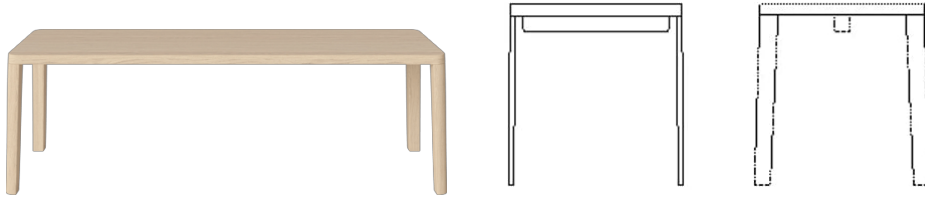

Graceful series

Designed by Michael H. Nielsen, Denmark

Designer Michael H. Nielsen created the Graceful Series based on the principle 'less is more'. The details are kept to a minimum, allowing each design to speak its own distinctive language. The series includes a bench and different tables such as desks, dining tables and coffee tables. The designs share the characteristic unbroken surface that emphasizes the clean and classic design inspiration. Graceful is FSC®-certified and is available in different sizes, shapes and formats.

02-414-01

Graceful Bench 140 cm - 30mm

Specifications

Made in	Assembly	Height	Depth	Length	The parcel's measurements
Croatia	Delivered unassembled	45 cm	41 cm	140 cm	The parcel's measurements 1: 0.59 m ³ , 17.0 kg (D 10.0 cm, W 142.0 cm, H 412.0 cm) The parcel's measurements 2: 0.02 m ³ , 6.0 kg (D 17.0 cm, W 49.0 cm, H 22.0 cm)

FSC® C165134

ANSI/BIFMA X5.4 Lounge and Public Seating

The mark of
responsible forestry

03-114-20

Graceful dining table extension leaf 2
pcs. - 30 mm

Height
3 cm
Depth
50 cm

Length
50 cm
Width
95 cm

The parcel's measurements
The parcel's measurements 1: 0.08 m³, 28.0 kg
(D 105.0 cm, W 63.0 cm, H 12.0 cm)

03-114-25

Graceful dining table extension leaf 2
pcs. - 40 mm

Height
4 cm
Depth
50 cm

Length
50 cm
Width
95 cm

The parcel's measurements
The parcel's measurements 1: 0.09 m³, 36.0 kg
(D 105.0 cm, W 63.0 cm, H 14.0 cm)