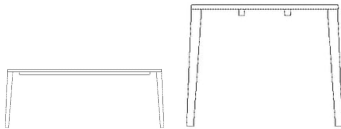

The parcel's measurements
The parcel's measurements 1: 0.11 m³, 44.0 kg
(D 99.5 cm, W 170.0 cm, H 6.5 cm)
The parcel's measurements 2: 0.02 m³, 14.0 kg
(D 28.5 cm, W 78.5 cm, H 10.0 cm)

03-114-05

Graceful Dining table 95 x 180 cm - 30 mm

Height
74 cm

Length
180 cm

Width
95 cm

Full length incl. extension leave(s)
280 cm

Tabletop thickness
3 cm

Distance between legs
177 cm

Distance sarg to floor
66 cm

Distance tabletop to floor
71 cm

Max weight capacity
66 Kg

The parcel's measurements
The parcel's measurements 1: 0.12 m³, 51.0 kg (D 99.5 cm, W 190.0 cm, H 6.5 cm)
The parcel's measurements 2: 0.02 m³, 14.0 kg (D 28.5 cm, W 78.5 cm, H 10.0 cm)

03-114-10

Graceful Dining table 95 x 200 cm - 30 mm

Height
74 cm

Length
200 cm

Width
95 cm

Full length incl. extension leave(s)
300 cm

Tabletop thickness
3 cm

Distance between legs
197 cm