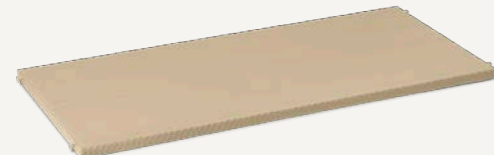

NEW

-  1104263195
Cashmere
-  1104263196
Light Grey

NEW

-  1104263240
Natural Oak/
Cashmere
-  1104263239
Natural Oak/Light
Grey
-  1104263242
Smoked Oak/
Cashmere
-  1104263241
Smoked Oak/Light
Grey

PUNCTUAL - SOLID METAL SHELF

Size: H: 2.3 x W: 90 x D: 39.6 cm
H: 0.9 x W: 35.4 x D: 15.6 in
Recommended retail price

Material: Powder coated metal	DKK	699
Care: Wipe with a damp cloth	SEK	1,015
Info: For all shelving systems the safty wall mounting must be firmly installed into the wall.	NOK	999
	EUR	95
	GBP	85
	USD	125

Design: Collaboration with Wild Horse Studio
Net. weight: 3.5 kg
Packsize: 1

PUNCTUAL - WOODEN SHELF

Size: H: 2.3 x W: 40 x D: 89.6 cm
H: 0.9 x W: 15.7 x D: 35.3 in
Recommended retail price

Material: Oiled oak veneer	DKK	799
	SEK	1,159
	NOK	1,139
Care: Wipe with a damp cloth	EUR	105
Info: For all shelving systems the safty wall mounting must be firmly installed into the wall.	GBP	99
	USD	145

Design: Collaboration with Wild Horse Studio
Net. weight: 5.4 kg
Packsize: 1

-  110079693
Cashmere
-  960151-1
Dark Blue
-  960051-1
Light Grey

PUNCTUAL - PERFORATED SHELF

Size: H: 2.3 x W: 90 x D: 39.6 cm
H: 0.9 x W: 35.4 x D: 15.6 in
Recommended retail price