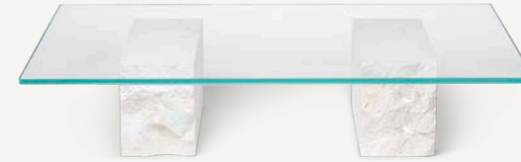

Design: Collaboration with Wild Horse Studio
Net. weight: 3.5 kg
Packsize: 1

PUNCTUAL - SHELF BOX

Size: H: 14 x W: 89.6 x D: 40 cm
H: 5.5 x W: 35.3 x D: 15.7 in
Recommended retail price

Material: Powder coated metal	DKK	999
Care: Wipe with a damp cloth	SEK	1,449
Info: For all shelving systems the safety wall mounting must be firmly installed into the wall.	NOK	1,425
	EUR	135
	GBP	125
	USD	179

Design: Collaboration with Wild Horse Studio
Net. weight: 9.6 kg
Packsize: 1

-  1101142824
Bianco Curia

MINERAL COFFEE TABLE

Size: H: 25 x W: 120 x D: 70 cm
H: 9.8 x W: 47.2 x D: 27.6 in
Recommended retail price