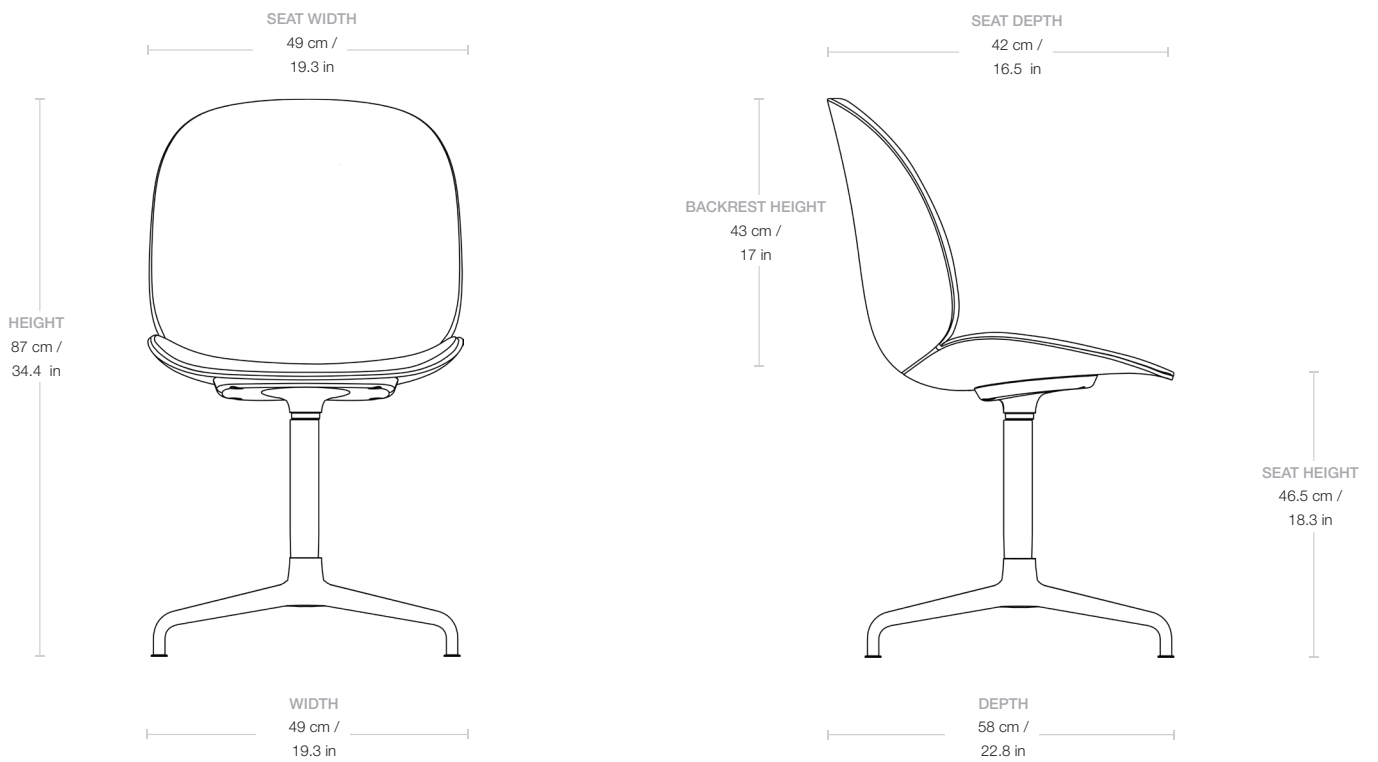


Beetle Meeting Chair, Front Upholstered - 4 Star base

Designed by GamFratesi - 2013

ITEM NUMBER

10284

DESCRIPTION

The Beetle Chair has since its introduction in 2013 being well received by end-consumers as well as interior architects. Due to its appealing design, outstanding comfort and unique customisation possibilities, the chair can be seen in many of the most renown restaurants around the world. The fully upholstered chair carries strong references to the design duo GamFratesi's inspirational source; the insect world, more specific the world of beetles. Not just the name indicates their inspiration, but also the characteristic elements of the beetles' sections have been interpreted - shape, shells, sutures, rigid outside and soft inside. The wide range of upholstery options and different bases make it possible to put your personal touch to the chair and create one of its kind.

Dimensions

WIDTH	49 cm / 19.3 in
DEPTH	58 cm / 23 in
HEIGHT	87 cm / 34.3 in
SEAT WIDTH	49 cm / 19.3
SEAT DEPTH	42 cm / 16.5
SEAT HEIGHT	46.5 cm / 18.3
BACKREST HEIGHT	43 cm / 17 in
BASE/LEG THICKNES	Ø 1.8/4.5 cm / Ø 0.7/ 1.7 in

Weight

TOTAL WEIGHT	9.8 kg / 21.6 lbs
LEGS WEIGHT	4 kg / 8.8 lbs
SHELL WEIGHT	5.8 kg / 12.8 lbs

Upholstery Consumption

FABRIC

X 140 CM FABRIC WIDTH / X 55 IN FABRIC WIDTH

FRONT UPHOLSTERED 1 PCS	63 cm / 24.8 in
FRONT UPHOLSTERED 2+ PCS	60 cm / 23.6 in

LEATHER

FRONT UPHOLSTERED	1.39 m ² / 15 ft ²
--------------------------	--

Packaging

NUMBER OF PARCELS	1
PACKAGING LENGTH	59 cm / 23.2 in
PACKAGING WIDTH	58 cm / 22.8 in
PACKAGING HEIGHT	92 cm / 36.2 in
PACKAGING WEIGHT	2.5 kg / 5.5 lbs
GROSS WEIGHT	12.3 kg / 27.1 lbs