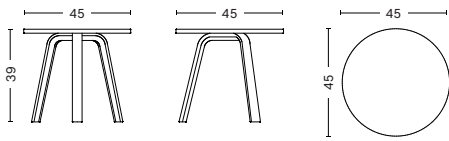

BELLA COFFEE TABLE

PRODUCT FACT SHEET

HAY

BELLA COFFEE TABLE

DESIGN BY HAY, 2011

HAY's Bella Coffee Table is an understated table that is small enough to place anywhere. The ultra-thin surface and moulded oak veneer legs create a functional and aesthetically light table that can be used separately or positioned in pairs or groups.

DIMENSIONS

Ø / 45 CM / 17.72"
HEIGHT / 39 CM / 15.35"

Ø / 60 CM / 23.62"
HEIGHT / 32 CM / 12.60"

Ø / 45 CM / 17.72"
HEIGHT / 49 CM / 19.29"

Ø / 60 CM / 23.62"
HEIGHT / 39 CM / 15.35"

MATERIALS

TABLETOP
18 mm solid wood with bevelled edge.

LEGS
Moulded oak veneer.

COUNTRY OF ORIGIN

Latvia

COLOUR & FINISH

Please note that the colour codes are indicative.

		SIZE	Ø45 X H39 CM	Ø45 X H49 CM	Ø60 X H32 CM	Ø60 X H39 CM
TABLE	BLACK WATER-BASED LAC- QUERED OAK RAL 9005		●	●	●	●
	OILED OAK		●	●	●	●
	WATER-BASED LAQUERED OAK		●	●	●	●
	WHITE WATER-BASED LAQUERED OAK RAL 9010		●	●	●	●
	BRUNSWICK GREEN WATER-BASED LAQUERED OAK NCS S 7010 B50G			●		●