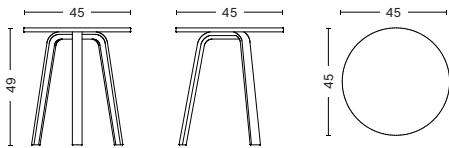

DIMENSIONS

Ø / 45 CM / 17.72"
HEIGHT / 39 CM / 15.35"

Ø / 60 CM / 23.62"
HEIGHT / 32 CM / 12.60"

Ø / 45 CM / 17.72"
HEIGHT / 49 CM / 19.29"

Ø / 60 CM / 23.62"
HEIGHT / 39 CM / 15.35"

MATERIALS

TABLETOP
18 mm solid wood with bevelled edge.

LEGS
Moulded oak veneer.

COUNTRY OF ORIGIN

Latvia

COLOUR & FINISH

Please note that the colour codes are indicative.

		SIZE	Ø45 X H39 CM	Ø45 X H49 CM	Ø60 X H32 CM	Ø60 X H39 CM
TABLE	BLACK WATER-BASED LAC- QUERED OAK RAL 9005		●	●	●	●
	OILED OAK		●	●	●	●
	WATER-BASED LAQUERED OAK		●	●	●	●
	WHITE WATER-BASED LAQUERED OAK RAL 9010		●	●	●	●
	BRUNSWICK GREEN WATER-BASED LAQUERED OAK NCS S 7010 B50G			●		●