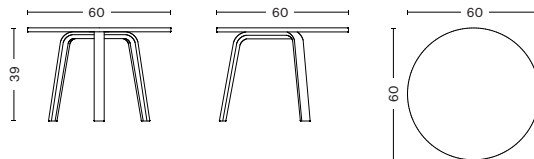

DIMENSIONS

Ø / 45 CM / 17.72"
HEIGHT / 39 CM / 15.35"

Ø / 60 CM / 23.62"
HEIGHT / 32 CM / 12.60"

Ø / 45 CM / 17.72"
HEIGHT / 49 CM / 19.29"

Ø / 60 CM / 23.62"
HEIGHT / 39 CM / 15.35"

MATERIALS

TABLETOP
18 mm solid wood with bevelled edge.

LEGS
Moulded oak veneer.

COUNTRY OF ORIGIN

Latvia

COLOUR & FINISH

Please note that the colour codes are indicative.

		SIZE	Ø45 X H39 CM	Ø45 X H49 CM	Ø60 X H32 CM	Ø60 X H39 CM
TABLE	BLACK WATER-BASED LAC- QUERED OAK RAL 9005		●	●	●	●
	OILED OAK		●	●	●	●
	WATER-BASED LAQUERED OAK		●	●	●	●
	WHITE WATER-BASED LAQUERED OAK RAL 9010		●	●	●	●
	BRUNSWICK GREEN WATER-BASED LAQUERED OAK NCS S 7010 B50G			●		●