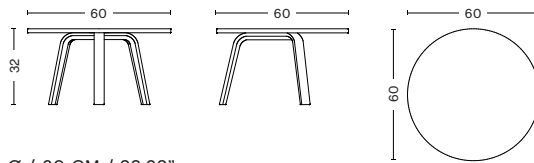

BELLA COFFEE TABLE

PRODUCT FACT SHEET

HAY

BELLA COFFEE TABLE

DESIGN BY HAY, 2011

HAY's Bella Coffee Table is an understated table that is small enough to place anywhere. The ultra-thin surface and moulded oak veneer legs create a functional and aesthetically light table that can be used separately or positioned in pairs or groups.

DIMENSIONS

Ø / 45 CM / 17.72"
HEIGHT / 39 CM / 15.35"

Ø / 60 CM / 23.62"
HEIGHT / 32 CM / 12.60"

Ø / 45 CM / 17.72"
HEIGHT / 49 CM / 19.29"

Ø / 60 CM / 23.62"
HEIGHT / 39 CM / 15.35"

MATERIALS

TABLETOP
18 mm solid wood with bevelled edge.

LEGS
Moulded oak veneer.

COUNTRY OF ORIGIN

Latvia

COLOUR & FINISH

Please note that the colour codes are indicative.

		SIZE	Ø45 X H39 CM	Ø45 X H49 CM	Ø60 X H32 CM	Ø60 X H39 CM
TABLE	BLACK WATER-BASED LAC- QUERED OAK RAL 9005		●	●	●	●
	OILED OAK		●	●	●	●
	WATER-BASED LAQUERED OAK		●	●	●	●
	WHITE WATER-BASED LAQUERED OAK RAL 9010		●	●	●	●
	BRUNSWICK GREEN WATER-BASED LAQUERED OAK NCS S 7010 B50G			●		●