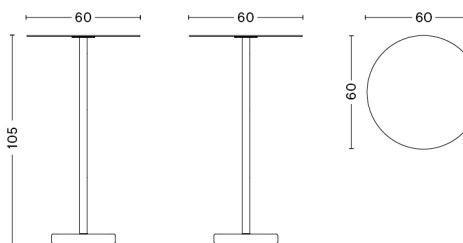

DOWNLOADS

2D files, 3D files and packshots are available in our imagebank at hay.dk.

Care- and maintenance instructions and test certificates are available at hay.dk.