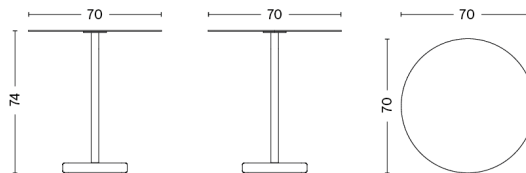

DIMENSIONS

TERRAZZO TABLE ROUND
/ DIAMETER Ø70 cm / 27.56"
/ HEIGHT 74 cm / 29.13"