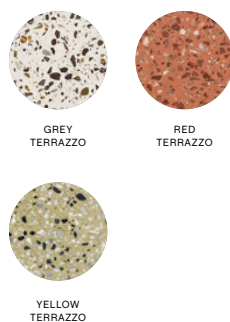

BASE FINISH

COLOUR COMBINATIONS H74 CM

	BASE		
TABLETOP	Grey	Red	Yellow
Anthracite	•		•
Sky grey		•	

COLOUR COMBINATIONS H95 & 105 CM

	BASE
TABLETOP	Grey
Anthracite	•