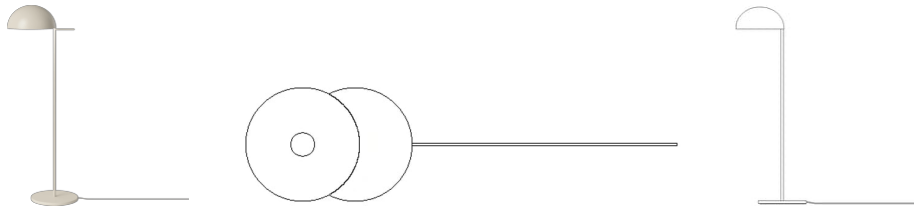

Aluna series

Designed by Quaglio Simonelli, France

The designer behind Quaglio Simonelli created the Aluna lamp series with an architectural eye for detail. Drawing from the subtle interplay between lines, asymmetry and balance, Aluna's voluminous lampshade seems almost floating. The floor lamp and table lamp have a rotatable shade that adds functionality to the design. A design language that gives each lamp a playful yet classic expression.

20-130-02

Aluna Floor Lamp

Specifications

Made in	Energy classification	Shade Width	Base width	Diameter	Width
China	E	38 cm	38 cm	38 cm	59 cm
Height	Cord	LED	Dimmable	Light source included	Burning hours
154.5 cm	3 m Creme Textile cord	Yes	No	Yes	30000 h
Lumen	Kelvin	Watt	Ra (CRI)	IP Rating	Classification
802 lm	2790 k	20 w	93 Ra (CRI)	20 IP	Class II
Switch position	Replaceable lightsource	The parcel's measurements			
On cord	Yes	The parcel's measurements 1: 0.16 m ³ , 15.0 kg (D 24.0 cm, W 48.0 cm, H 139.0 cm)			

20-130-03

Aluna Wall Lamp Ø25 cm

Energy classification

F

Shade Width

25 cm

Diameter

25 cm

Energy classification

E

Shade Width

38 cm

Base width

38 cm

Diameter

38 cm