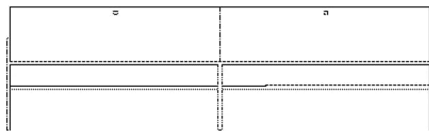

04-141-30

Luxe HiFi - Wooden doors

Specifications

Made in	Assembly	Width	Height	Depth	Max weight capacity
Denmark	Legs/Base to be mounted	153 cm	44 cm	45 cm	25 Kg

The parcel's measurements

The parcel's measurements 1: 0.23 m³, 23.5 kg
(D 53.0 cm, W 160.0 cm, H 27.0 cm)

The parcel's measurements 2: 0.18 m³, 7.2 kg
(D 34.0 cm, W 156.0 cm, H 34.5 cm)