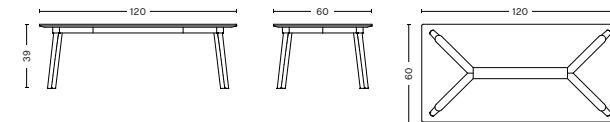

CPH Deux 215 Bench, Pearl white

CPH Deux 215 Bench, Pearl White

CPH Deux 215 Bench, Ink Black

- COPENHAGUE DEUX 210 -

DIMENSIONS

CPH DEUX 210
L75 x W75 x H73 cm

CPH DEUX 210
L140 x W75 x H73 cm

CPH DEUX 210
L200 x W75 x H73 cm

CPH Deux 215 Bench, Pearl white

- COPENHAGUE DEUX 215 -

DIMENSIONS

CPH DEUX 215 BENCH
L75 x W35 x H45 cm

CPH DEUX 215 BENCH
L140 x W35 x H45 cm

CPH DEUX 215 BENCH
L200 x W35 x H45 cm

DIMENSIONS

CPH DEUX 220
Ø75 x H73 cm

CPH DEUX 220
Ø98 x H73 cm

CPH Deux 250 Table, Pearl white

- COPENHAGUE DEUX -

DIMENSIONS

CPH DEUX 250
Ø75 x H39 cm

CPH DEUX 250
L120 x W60 x H39 cm

- COPENHAGUE DEUX -

MATERIALS

BENCH- OR TABLETOP / 18 mm plywood tabletop with nanolaminate
1 mm laminate

FRAME / Solid wood legs featuring non-visible integrated screw-in adjustable feet that can be extended up to 12 mm to make the table level on uneven surfaces. The screws are only integrated on the four-legged tables