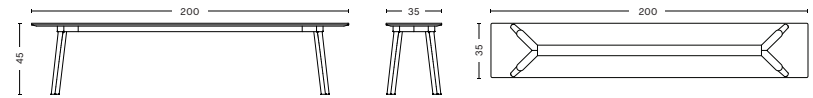

CPH Deux 215 Bench, Pearl white

CPH Deux 215 Bench, Pearl White

CPH Deux 215 Bench, Ink Black

- COPENHAGUE DEUX 210 -

DIMENSIONS

CPH DEUX 210
L75 x W75 x H73 cm

CPH DEUX 210
L140 x W75 x H73 cm

CPH DEUX 210
L200 x W75 x H73 cm

CPH Deux 215 Bench, Pearl white

- COPENHAGUE DEUX 215 -

DIMENSIONS

CPH DEUX 215 BENCH
L75 x W35 x H45 cm

CPH DEUX 215 BENCH
L140 x W35 x H45 cm

CPH DEUX 215 BENCH
L200 x W35 x H45 cm

DIMENSIONS

CPH DEUX 220
Ø75 x H73 cm

CPH DEUX 220
Ø98 x H73 cm

CPH Deux 250 Table, Pearl white

- COPENHAGUE DEUX -

DIMENSIONS

CPH DEUX 250
Ø75 x H39 cm

CPH DEUX 250
L120 x W60 x H39 cm

- COPENHAGUE DEUX -

MATERIALS

BENCH- OR TABLETOP / 18 mm plywood tabletop with nanolaminate
1 mm laminate

FRAME / Solid wood legs featuring non-visible integrated screw-in adjustable feet that can be extended up to 12 mm to make the table level on uneven surfaces. The screws are only integrated on the four-legged tables