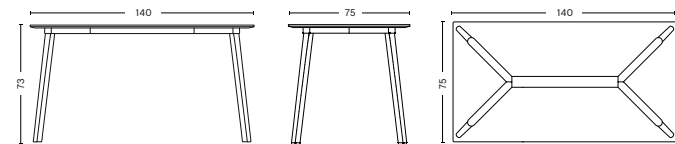

CPH Deux 215 Bench, Pearl white

CPH Deux 215 Bench, Pearl White

CPH Deux 215 Bench, Ink Black

- COPENHAGUE DEUX 210 -

DIMENSIONS

CPH DEUX 210
L75 x W75 x H73 cm

CPH DEUX 210
L140 x W75 x H73 cm

CPH DEUX 210
L200 x W75 x H73 cm

CPH Deux 215 Bench, Pearl white

- COPENHAGUE DEUX 215 -

DIMENSIONS

CPH DEUX 215 BENCH
L75 x W35 x H45 cm

CPH DEUX 215 BENCH
L140 x W35 x H45 cm

CPH DEUX 215 BENCH
L200 x W35 x H45 cm

DIMENSIONS

CPH DEUX 220
Ø75 x H73 cm

CPH DEUX 220
Ø98 x H73 cm

CPH Deux 250 Table, Pearl white

- COPENHAGUE DEUX -

DIMENSIONS

CPH DEUX 250
Ø75 x H39 cm

CPH DEUX 250
L120 x W60 x H39 cm

- COPENHAGUE DEUX -

MATERIALS

BENCH- OR TABLETOP / 18 mm plywood tabletop with nanolaminate
1 mm laminate

FRAME / Solid wood legs featuring non-visible integrated screw-in adjustable feet that can be extended up to 12 mm to make the table level on uneven surfaces. The screws are only integrated on the four-legged tables