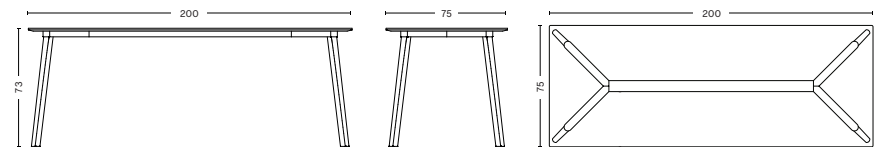

CPH Deux 215 Bench, Pearl white

CPH Deux 215 Bench, Pearl White

CPH Deux 215 Bench, Ink Black

- COPENHAGUE DEUX 210 -

DIMENSIONS

CPH DEUX 210
L75 x W75 x H73 cm

CPH DEUX 210
L140 x W75 x H73 cm

CPH DEUX 210
L200 x W75 x H73 cm

CPH Deux 215 Bench, Pearl white

- COPENHAGUE DEUX 215 -

DIMENSIONS

CPH DEUX 215 BENCH
L75 x W35 x H45 cm

CPH DEUX 215 BENCH
L140 x W35 x H45 cm

CPH DEUX 215 BENCH
L200 x W35 x H45 cm

DIMENSIONS

CPH DEUX 220
Ø75 x H73 cm

CPH DEUX 220
Ø98 x H73 cm

CPH Deux 250 Table, Pearl white

- COPENHAGUE DEUX -

DIMENSIONS

CPH DEUX 250
Ø75 x H39 cm

CPH DEUX 250
L120 x W60 x H39 cm

- COPENHAGUE DEUX -

MATERIALS

BENCH- OR TABLETOP / 18 mm plywood tabletop with nanolaminate
1 mm laminate

FRAME / Solid wood legs featuring non-visible integrated screw-in adjustable feet that can be extended up to 12 mm to make the table level on uneven surfaces. The screws are only integrated on the four-legged tables