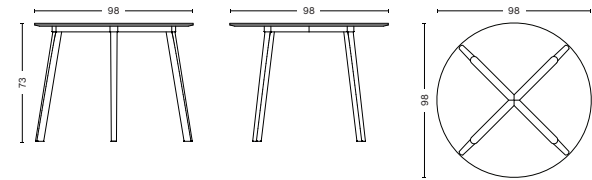

CPH Deux 215 Bench, Pearl white

CPH Deux 215 Bench, Pearl White

CPH Deux 215 Bench, Ink Black

- COPENHAGUE DEUX 210 -

DIMENSIONS

CPH DEUX 210
L75 x W75 x H73 cm

CPH DEUX 210
L140 x W75 x H73 cm

CPH DEUX 210
L200 x W75 x H73 cm

CPH Deux 215 Bench, Pearl white

- COPENHAGUE DEUX 215 -

DIMENSIONS

CPH DEUX 215 BENCH
L75 x W35 x H45 cm

CPH DEUX 215 BENCH
L140 x W35 x H45 cm

CPH DEUX 215 BENCH
L200 x W35 x H45 cm

DIMENSIONS

CPH DEUX 220
Ø75 x H73 cm

CPH DEUX 220
Ø98 x H73 cm

CPH Deux 250 Table, Pearl white

- COPENHAGUE DEUX -

DIMENSIONS

CPH DEUX 250
Ø75 x H39 cm

CPH DEUX 250
L120 x W60 x H39 cm

- COPENHAGUE DEUX -

MATERIALS

BENCH- OR TABLETOP / 18 mm plywood tabletop with nanolaminate
1 mm laminate

FRAME / Solid wood legs featuring non-visible integrated screw-in adjustable feet that can be extended up to 12 mm to make the table level on uneven surfaces. The screws are only integrated on the four-legged tables