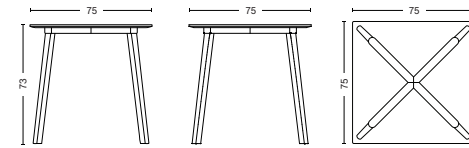

CPH Deux 215 Bench, Pearl white

CPH Deux 215 Bench, Pearl White

CPH Deux 215 Bench, Ink Black

- COPENHAGUE DEUX 210 -

DIMENSIONS

CPH DEUX 210
L75 x W75 x H73 cm

CPH DEUX 210
L140 x W75 x H73 cm

CPH DEUX 210
L200 x W75 x H73 cm

CPH Deux 215 Bench, Pearl white

- COPENHAGUE DEUX 215 -

DIMENSIONS

CPH DEUX 215 BENCH
L75 x W35 x H45 cm

CPH DEUX 215 BENCH
L140 x W35 x H45 cm

CPH DEUX 215 BENCH
L200 x W35 x H45 cm

DIMENSIONS

CPH DEUX 220
Ø75 x H73 cm

CPH DEUX 220
Ø98 x H73 cm

CPH Deux 250 Table, Pearl white

- COPENHAGUE DEUX -

DIMENSIONS

CPH DEUX 250
Ø75 x H39 cm

CPH DEUX 250
L120 x W60 x H39 cm

- COPENHAGUE DEUX -

MATERIALS

BENCH- OR TABLETOP / 18 mm plywood tabletop with nanolaminate
1 mm laminate

FRAME / Solid wood legs featuring non-visible integrated screw-in adjustable feet that can be extended up to 12 mm to make the table level on uneven surfaces. The screws are only integrated on the four-legged tables