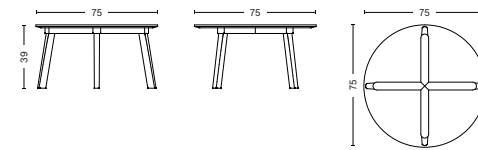

CPH Deux 215 Bench, Pearl white

CPH Deux 215 Bench, Pearl White

CPH Deux 215 Bench, Ink Black

- COPENHAGUE DEUX 210 -

DIMENSIONS

CPH DEUX 210
L75 x W75 x H73 cm

CPH DEUX 210
L140 x W75 x H73 cm

CPH DEUX 210
L200 x W75 x H73 cm

CPH Deux 215 Bench, Pearl white

- COPENHAGUE DEUX 215 -

DIMENSIONS

CPH DEUX 215 BENCH
L75 x W35 x H45 cm

CPH DEUX 215 BENCH
L140 x W35 x H45 cm

CPH DEUX 215 BENCH
L200 x W35 x H45 cm

DIMENSIONS

CPH DEUX 220
Ø75 x H73 cm

CPH DEUX 220
Ø98 x H73 cm

CPH Deux 250 Table, Pearl white

- COPENHAGUE DEUX -

DIMENSIONS

CPH DEUX 250
Ø75 x H39 cm

CPH DEUX 250
L120 x W60 x H39 cm

- COPENHAGUE DEUX -

MATERIALS

BENCH- OR TABLETOP / 18 mm plywood tabletop with nanolaminate
1 mm laminate

FRAME / Solid wood legs featuring non-visible integrated screw-in adjustable feet that can be extended up to 12 mm to make the table level on uneven surfaces. The screws are only integrated on the four-legged tables