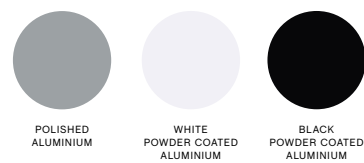

BASE FINISH