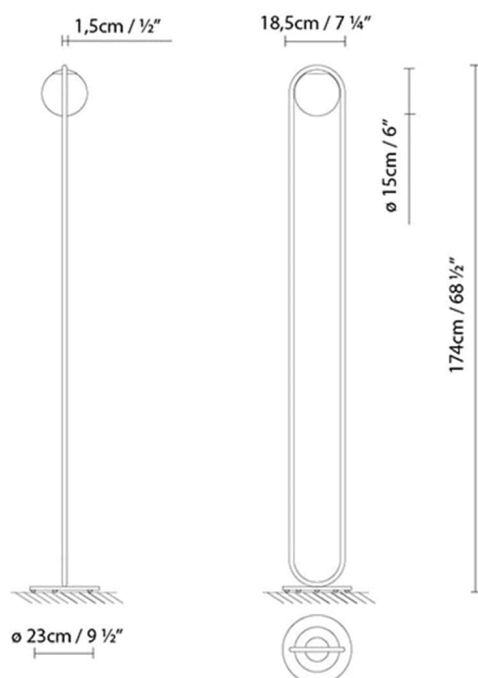

**Description:**

Decorative floor lamp consisting of an opal glass sphere and metal components finished in matte brass or black varnish.

Materials:

Glass and metal.

Finishes:

Matte brass.

Black varnish.

Certifications:

CE ENEC

IP20

230V

C_BALL F

**Light source:**

LED 6W (E14)

LED **A++**

Fluo. max. 12W (E14)

Light bulb icon **A**

Halo. max. 46W (E14)

Light bulb icon **C**

Weight :

Net kg.: 7

Gross kg:

Packaging:

N. packages:

Volume m3:

Dimensions cm:

Collection

Designer
Technical drawing