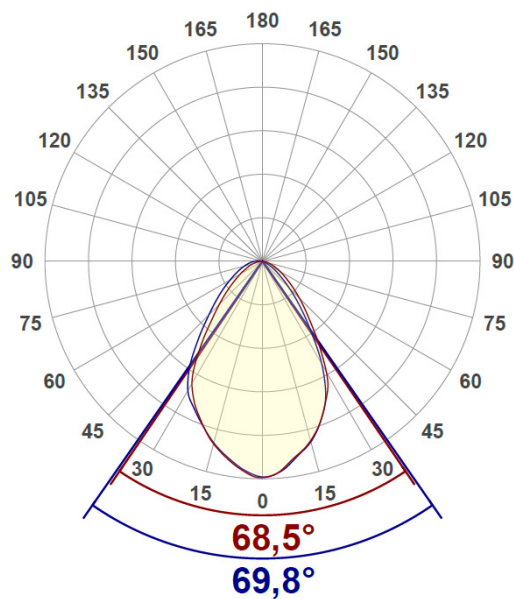

Bellevue^{AJ7}

Arne Jacobsen

1929

Subject of measurement

Product: Arne Jacobsen AJ7

Item number: 20811192

Tracking number: VT220920-009753

Tested light source

E27 LED 2,2W - Philips CorePro

Light output: 250 lumen

Colour temperature (Kelvin): 2700K

Test Result

Beam angle: 68,5°

Intensity distribution - Polar

Measurements obtained

Light output	150 lumen
Light efficiency	68 lumen/Watt
IES file available	Yes
LDT files available	Yes