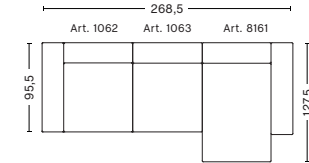

**3 SEATER COMB. 9
RIGHT ARMREST**

W268,5 x D95,5/127,5 x H40/67 cm

Upholstery

Fabric group 1
Fabric group 2
Fabric group 3
Fabric group 4
Fabric group 5
Fabric group 6
Not available in leather