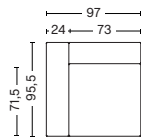

MAGS SOFA

MODULE OVERVIEW

HAY

Subject to increases in prices and printing errors

**MAGS
NARROW MODULE**

Left armrest
Art. 1062
W73/97 x D71,5/95,5 x H40/67 cm
Armrest W24 cm
Upholstery
Fabric group 1
Fabric group 2
Fabric group 3
Fabric group 4
Fabric group 5
Fabric group 6

Right armrest
Art. 1061
W73/97 x D71,5/95,5 x H40/67 cm
Armrest W24 cm
Upholstery
Fabric group 1
Fabric group 2
Fabric group 3
Fabric group 4
Fabric group 5
Fabric group 6

Middle
Art. 1063
W74,5 x D71,5/95,5 x H40/67 cm
Upholstery
Fabric group 1
Fabric group 2
Fabric group 3
Fabric group 4
Fabric group 5
Fabric group 6

Right corner
Art. 1861
W69/93 x D69/93 x H40/67 cm
Armrest W24 cm
Upholstery
Fabric group 1
Fabric group 2
Fabric group 3
Fabric group 4
Fabric group 5
Fabric group 6

[LINK TO FABRIC & LEATHER OVERVIEW](#)