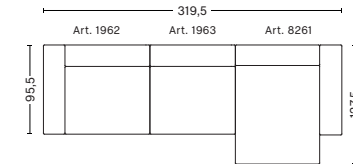

**3 SEATER COMB. 11
RIGHT ARMREST**

W319,5 x D95,5/127,5 x H40/67 cm

Upholstery

Fabric group 1
Fabric group 2
Fabric group 3
Fabric group 4
Fabric group 5
Fabric group 6
Not available in leather

[LINK TO FABRIC & LEATHER OVERVIEW](#)

HAY