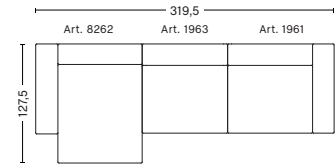

**3 SEATER COMB. 10
RIGHT ARMREST**

W302,5 x D95,5/127,5 x H40/67 cm

Upholstery

Fabric group 1
Fabric group 2
Fabric group 3
Fabric group 4
Fabric group 5
Fabric group 6
Not available in leather

**3 SEATER COMB. 11
LEFT ARMREST**