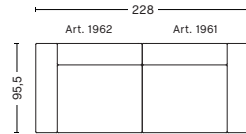

- MAGS SOFA, COMBINATIONS / 2,5 SEATER -

2,5 SEATER COMB. 1

W228 x D95,5 x H40/67 cm

Upholstery

Fabric group 1
Fabric group 2
Fabric group 3
Fabric group 4
Fabric group 5
Fabric group 6