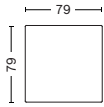

**MAGS
OTTOMAN**

Ottoman 01

Art. 01
W79 x D79 x H40 cm

Upholstery

Fabric group 1
Fabric group 2
Fabric group 3
Fabric group 4
Fabric group 5
Fabric group 6