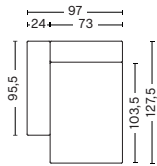

**MAGS NARROW CHAISE LONGUE
MODULE SHORT**

Left armrest*

Art. 8162
W73/97 x D103,5/127,5 x H40/67 cm
Armrest W24 x D95,5 cm

Upholstery

Fabric group 1
Fabric group 2
Fabric group 3
Fabric group 4
Fabric group 5
Fabric group 6
Not available in leather