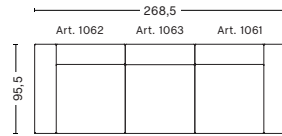

- MAGS SOFA, COMBINATIONS / 3 SEATER -

3 SEATER COMB. 1

W268,5 x D95,5 x H40/67 cm

Upholstery

- Fabric group 1
- Fabric group 2
- Fabric group 3
- Fabric group 4
- Fabric group 5
- Fabric group 6