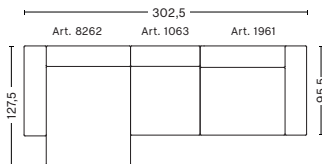

**3 SEATER COMB. 10
LEFT ARMREST**

W302,5 x D95,5/127,5 x H40/67 cm

Upholstery

Fabric group 1
Fabric group 2
Fabric group 3
Fabric group 4
Fabric group 5
Fabric group 6
Not available in leather