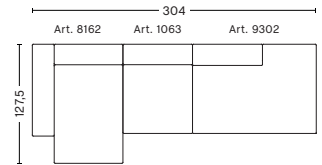

3 SEATER COMB. 1

W268,5 x D95,5 x H40/67 cm

Upholstery

- Fabric group 1
- Fabric group 2
- Fabric group 3
- Fabric group 4
- Fabric group 5
- Fabric group 6

**3 SEATER COMB. 3
LEFT ARMREST**

W304 x D95,5/127,5 x H40/67 cm