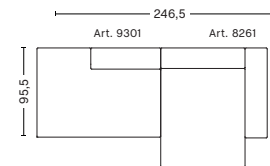

**2,5 SEATER COMB. 3
LEFT ARMREST**

W246,5 x D95,5/127,5 x H40/67 cm

Upholstery

Fabric group 1
Fabric group 2
Fabric group 3
Fabric group 4
Fabric group 5
Fabric group 6
Not available in leather

**2,5 SEATER COMB. 3
RIGHT ARMREST**