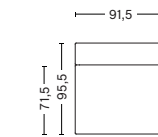

Middle
Art. 1963
W91,5 x D71,5/95,5 x H40/67 cm
Upholstery
Fabric group 1
Fabric group 2
Fabric group 3
Fabric group 4
Fabric group 5
Fabric group 6