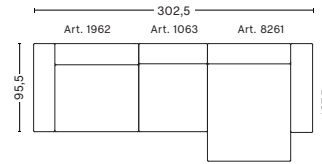

**3 SEATER COMB. 10
RIGHT ARMREST**

W302,5 x D95,5/127,5 x H40/67 cm

Upholstery

Fabric group 1
Fabric group 2
Fabric group 3
Fabric group 4
Fabric group 5
Fabric group 6
Not available in leather