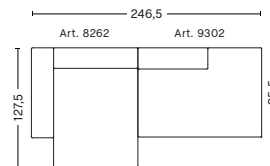

**2,5 SEATER COMB. 3
LEFT ARMREST**

W246,5 x D95,5/127,5 x H40/67 cm

Upholstery

Fabric group 1
Fabric group 2
Fabric group 3
Fabric group 4
Fabric group 5
Fabric group 6
Not available in leather