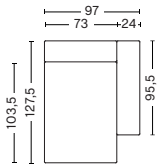

Right armrest
Art. 1061
W73/97 x D71,5/95,5 x H40/67 cm
Armrest W24 cm
Upholstery
Fabric group 1
Fabric group 2
Fabric group 3
Fabric group 4
Fabric group 5
Fabric group 6

Middle
Art. 1063
W74,5 x D71,5/95,5 x H40/67 cm
Upholstery
Fabric group 1
Fabric group 2
Fabric group 3
Fabric group 4
Fabric group 5
Fabric group 6

Right corner
Art. 1861
W69/93 x D69/93 x H40/67 cm
Armrest W24 cm
Upholstery
Fabric group 1
Fabric group 2
Fabric group 3
Fabric group 4
Fabric group 5
Fabric group 6

[LINK TO FABRIC & LEATHER OVERVIEW](#)

**MAGS NARROW CHAISE LONGUE
MODULE SHORT**

Left armrest*

Art. 8162
W73/97 x D103,5/127,5 x H40/67 cm
Armrest W24 x D95,5 cm

Upholstery

Fabric group 1
Fabric group 2
Fabric group 3
Fabric group 4
Fabric group 5
Fabric group 6
Not available in leather

Right armrest*

Art. 8161
W73/97 x D103,5/127,5 x H40/67 cm
Armrest W24 x D95,5 cm

Upholstery

Fabric group 1
Fabric group 2
Fabric group 3
Fabric group 4
Fabric group 5
Fabric group 6
Not available in leather