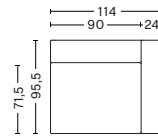

Right armrest
Art. 1061
W73/97 x D71,5/95,5 x H40/67 cm
Armrest W24 cm
Upholstery
Fabric group 1
Fabric group 2
Fabric group 3
Fabric group 4
Fabric group 5
Fabric group 6

Middle
Art. 1063
W74,5 x D71,5/95,5 x H40/67 cm
Upholstery
Fabric group 1
Fabric group 2
Fabric group 3
Fabric group 4
Fabric group 5
Fabric group 6

**MAGS
WIDE MODULE**

Left armrest
Art. 1962
W90/114 x D71,5/95,5 x H40/67 cm
Armrest W24 cm
Upholstery
Fabric group 1
Fabric group 2
Fabric group 3
Fabric group 4
Fabric group 5
Fabric group 6

Right armrest
Art. 1961
W90/114 x D71,5/95,5 x H40/67 cm
Armrest W24 cm
Upholstery
Fabric group 1
Fabric group 2
Fabric group 3
Fabric group 4
Fabric group 5
Fabric group 6

Right corner
Art. 1861
W69/93 x D69/93 x H40/67 cm
Armrest W24 cm
Upholstery
Fabric group 1
Fabric group 2
Fabric group 3
Fabric group 4
Fabric group 5
Fabric group 6

[LINK TO FABRIC & LEATHER OVERVIEW](#)

2,5 SEATER COMB. 1

W228 x D95,5 x H40/67 cm

Upholstery

Fabric group 1
Fabric group 2
Fabric group 3
Fabric group 4
Fabric group 5
Fabric group 6

**2,5 SEATER COMB. 2
LEFT ARMREST**

W246,5 x D95,5 x H40/67 cm