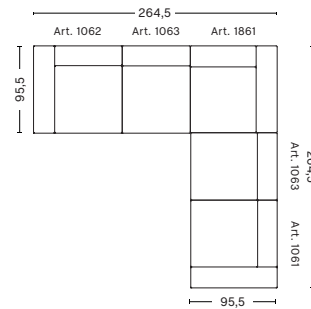

**CORNER COMB. 1
RIGHT ARMREST**

W264,5 x D95,5/264,5 x H40/67 cm

Upholstery

- Fabric group 1
- Fabric group 2
- Fabric group 3
- Fabric group 4
- Fabric group 5
- Fabric group 6