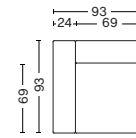

**MAGS
CORNER MODULE**

Left corner
Art. 1862
W69/93 x D69/93 x H40/67 cm
Armrest W24 cm
Upholstery
Fabric group 1
Fabric group 2
Fabric group 3
Fabric group 4
Fabric group 5
Fabric group 6