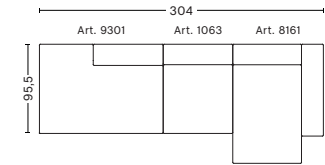

**3 SEATER COMB. 3
RIGHT ARMREST**

W304 x D95,5/127,5 x H40/67 cm

Upholstery

- Fabric group 1
- Fabric group 2
- Fabric group 3
- Fabric group 4
- Fabric group 5
- Fabric group 6
- Not available in leather