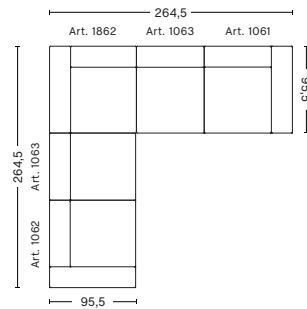

Right armrest
Art. 1061
W73/97 x D71,5/95,5 x H40/67 cm
Armrest W24 cm
Upholstery
Fabric group 1
Fabric group 2
Fabric group 3
Fabric group 4
Fabric group 5
Fabric group 6

Middle
Art. 1063
W74,5 x D71,5/95,5 x H40/67 cm
Upholstery
Fabric group 1
Fabric group 2
Fabric group 3
Fabric group 4
Fabric group 5
Fabric group 6

**3 SEATER COMB. 10
RIGHT ARMREST**

W302,5 x D95,5/127,5 x H40/67 cm

Upholstery

Fabric group 1
Fabric group 2
Fabric group 3
Fabric group 4
Fabric group 5
Fabric group 6
Not available in leather

**3 SEATER COMB. 11
LEFT ARMREST**

W319,5 x D95,5/127,5 x H40/67 cm

Upholstery

Fabric group 1
Fabric group 2
Fabric group 3
Fabric group 4
Fabric group 5
Fabric group 6
Not available in leather

**3 SEATER COMB. 11
RIGHT ARMREST**

W319,5 x D95,5/127,5 x H40/67 cm

Upholstery

Fabric group 1
Fabric group 2
Fabric group 3
Fabric group 4
Fabric group 5
Fabric group 6
Not available in leather

[LINK TO FABRIC & LEATHER OVERVIEW](#)

HAY

**CORNER COMB. 1
LEFT ARMREST**

W264,5 x D95,5/264,5 x H40/67 cm