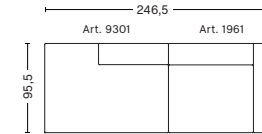

**2,5 SEATER COMB. 2
RIGHT ARMREST**

W246,5 x D95,5 x H40/67 cm

Upholstery

Fabric group 1
Fabric group 2
Fabric group 3
Fabric group 4
Fabric group 5
Fabric group 6
Not available in leather