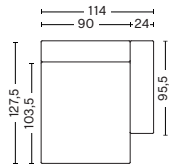

Right armrest
Art. 1061
W73/97 x D71,5/95,5 x H40/67 cm
Armrest W24 cm
Upholstery
Fabric group 1
Fabric group 2
Fabric group 3
Fabric group 4
Fabric group 5
Fabric group 6

Middle
Art. 1063
W74,5 x D71,5/95,5 x H40/67 cm
Upholstery
Fabric group 1
Fabric group 2
Fabric group 3
Fabric group 4
Fabric group 5
Fabric group 6

Right armrest*

Art. 8161
W73/97 x D103,5/127,5 x H40/67 cm
Armrest W24 x D95,5 cm

Upholstery

Fabric group 1
Fabric group 2
Fabric group 3
Fabric group 4
Fabric group 5
Fabric group 6
Not available in leather

**MAGS WIDE CHAISE LONGUE
MODULE SHORT**

Left armrest*

Art. 8262
W90/114 x D103,5/127,5 x H40/67 cm
Armrest W24 x D95,5 cm

Upholstery

Fabric group 1
Fabric group 2
Fabric group 3
Fabric group 4
Fabric group 5
Fabric group 6
Not available in leather

Right armrest*

Art. 8261
W90/114 x D103,5/127,5 x H40/67 cm
Armrest W24 x D95,5 cm

Upholstery

Fabric group 1
Fabric group 2
Fabric group 3
Fabric group 4
Fabric group 5
Fabric group 6
Not available in leather