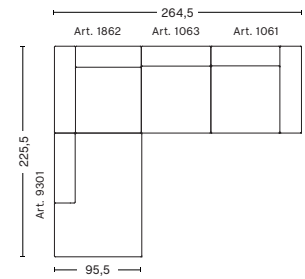

Right armrest
Art. 1061
W73/97 x D71,5/95,5 x H40/67 cm
Armrest W24 cm
Upholstery
Fabric group 1
Fabric group 2
Fabric group 3
Fabric group 4
Fabric group 5
Fabric group 6

Middle
Art. 1063
W74,5 x D71,5/95,5 x H40/67 cm
Upholstery
Fabric group 1
Fabric group 2
Fabric group 3
Fabric group 4
Fabric group 5
Fabric group 6

Upholstery

Fabric group 1
Fabric group 2
Fabric group 3
Fabric group 4
Fabric group 5
Fabric group 6
Not available in leather

[LINK TO FABRIC & LEATHER OVERVIEW](#)

HAY

**CORNER COMB. 1
LEFT ARMREST**

W264,5 x D95,5/264,5 x H40/67 cm

Upholstery

- Fabric group 1
- Fabric group 2
- Fabric group 3
- Fabric group 4
- Fabric group 5
- Fabric group 6

**CORNER COMB. 1
RIGHT ARMREST**

W264,5 x D95,5/264,5 x H40/67 cm

Upholstery

- Fabric group 1
- Fabric group 2
- Fabric group 3
- Fabric group 4
- Fabric group 5
- Fabric group 6

**CORNER COMB. 2
LEFT ARMREST**

W264,5 x D95,5/225,5 x H40/67 cm

Upholstery

- Fabric group 1
 - Fabric group 2
 - Fabric group 3
 - Fabric group 4
 - Fabric group 5
 - Fabric group 6
- Not available in leather