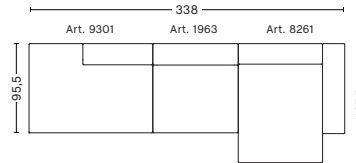

**3 SEATER COMB. 5
LEFT ARMREST**

W338 x D95,5/127,5 x H40/67 cm

Upholstery

Fabric group 1
Fabric group 2
Fabric group 3
Fabric group 4
Fabric group 5
Fabric group 6
Not available in leather

**3 SEATER COMB. 5
RIGHT ARMREST**