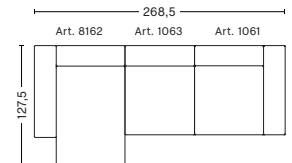

**3 SEATER COMB. 9
LEFT ARMREST**

W268,5 x D95,5/127,5 x H40/67 cm

Upholstery

Fabric group 1
Fabric group 2
Fabric group 3
Fabric group 4
Fabric group 5
Fabric group 6
Not available in leather