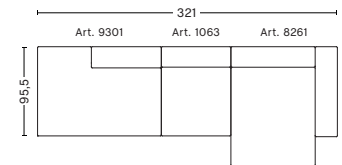

**3 SEATER COMB. 4
RIGHT ARMREST**

W321 x D95,5/127,5 x H40/67 cm

Upholstery

- Fabric group 1
- Fabric group 2
- Fabric group 3
- Fabric group 4
- Fabric group 5
- Fabric group 6
- Not available in leather

[LINK TO FABRIC & LEATHER OVERVIEW](#)

HAY