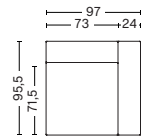

MAGS SOFA

MODULE OVERVIEW

HAY

Subject to increases in prices and printing errors

**MAGS
NARROW MODULE**

Left armrest
Art. 1062
W73/97 x D71,5/95,5 x H40/67 cm
Armrest W24 cm
Upholstery
Fabric group 1
Fabric group 2
Fabric group 3
Fabric group 4
Fabric group 5
Fabric group 6

Right armrest
Art. 1061
W73/97 x D71,5/95,5 x H40/67 cm
Armrest W24 cm
Upholstery
Fabric group 1
Fabric group 2
Fabric group 3
Fabric group 4
Fabric group 5
Fabric group 6

Middle
Art. 1063
W74,5 x D71,5/95,5 x H40/67 cm
Upholstery
Fabric group 1
Fabric group 2
Fabric group 3
Fabric group 4
Fabric group 5
Fabric group 6