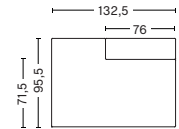

Right armrest*

Art. 8261
W90/114 x D103,5/127,5 x H40/67 cm
Armrest W24 x D95,5 cm

Upholstery

Fabric group 1
Fabric group 2
Fabric group 3
Fabric group 4
Fabric group 5
Fabric group 6
Not available in leather

MAGS LOUNGE MODULE

Left backrest

Art. 9302
W132,5 x D71,5/95,5 x H40/67 cm

Upholstery

Fabric group 1
Fabric group 2
Fabric group 3
Fabric group 4
Fabric group 5
Fabric group 6
Not available in leather

Right backrest