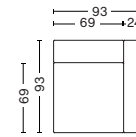

Right corner
Art. 1861
W69/93 x D69/93 x H40/67 cm
Armrest W24 cm
Upholstery
Fabric group 1
Fabric group 2
Fabric group 3
Fabric group 4
Fabric group 5
Fabric group 6

[LINK TO FABRIC & LEATHER OVERVIEW](#)