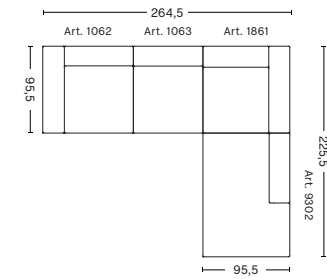

Upholstery

- Fabric group 1
- Fabric group 2
- Fabric group 3
- Fabric group 4
- Fabric group 5
- Fabric group 6

**CORNER COMB. 1
RIGHT ARMREST**

W264,5 x D95,5/264,5 x H40/67 cm

Upholstery

- Fabric group 1
- Fabric group 2
- Fabric group 3
- Fabric group 4
- Fabric group 5
- Fabric group 6

**CORNER COMB. 2
LEFT ARMREST**

W264,5 x D95,5/225,5 x H40/67 cm

Upholstery

- Fabric group 1
 - Fabric group 2
 - Fabric group 3
 - Fabric group 4
 - Fabric group 5
 - Fabric group 6
- Not available in leather

**CORNER COMB. 2
RIGHT ARMREST**

W264,5 x D95,5/225,5 x H40/67 cm

Upholstery

- Fabric group 1
 - Fabric group 2
 - Fabric group 3
 - Fabric group 4
 - Fabric group 5
 - Fabric group 6
- Not available in leather