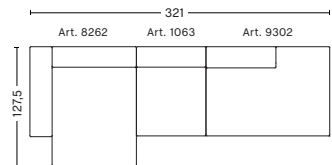

**3 SEATER COMB. 4
LEFT ARMREST**

W321 x D95,5/127,5 x H40/67 cm

Upholstery

- Fabric group 1
- Fabric group 2
- Fabric group 3
- Fabric group 4
- Fabric group 5
- Fabric group 6
- Not available in leather