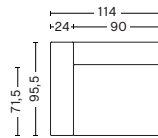

**MAGS
WIDE MODULE**

Left armrest
Art. 1962
W90/114 x D71,5/95,5 x H40/67 cm
Armrest W24 cm
Upholstery
Fabric group 1
Fabric group 2
Fabric group 3
Fabric group 4
Fabric group 5
Fabric group 6