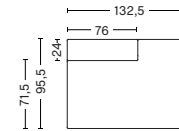

MAGS LOUNGE MODULE

Left backrest

Art. 9302
W132,5 x D71,5/95,5 x H40/67 cm

Upholstery

Fabric group 1
Fabric group 2
Fabric group 3
Fabric group 4
Fabric group 5
Fabric group 6
Not available in leather