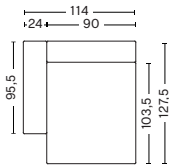

**MAGS WIDE CHAISE LONGUE
MODULE SHORT**

Left armrest*

Art. 8262
W90/114 x D103,5/127,5 x H40/67 cm
Armrest W24 x D95,5 cm

Upholstery

Fabric group 1
Fabric group 2
Fabric group 3
Fabric group 4
Fabric group 5
Fabric group 6
Not available in leather