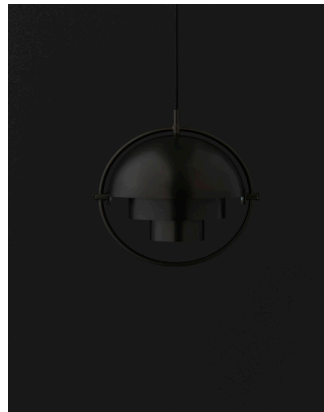

GUBI

Multi-Lite in Black Brass
by Louis Weisdorf

IMAGERY OVERVIEW

1

2

3

4

5