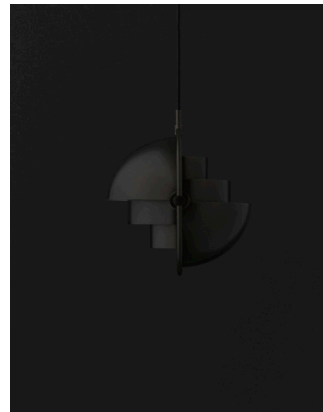

GUBI

Multi-Lite in Black Brass
by Louis Weisdorf

IMAGERY OVERVIEW

1

2

3

4

5